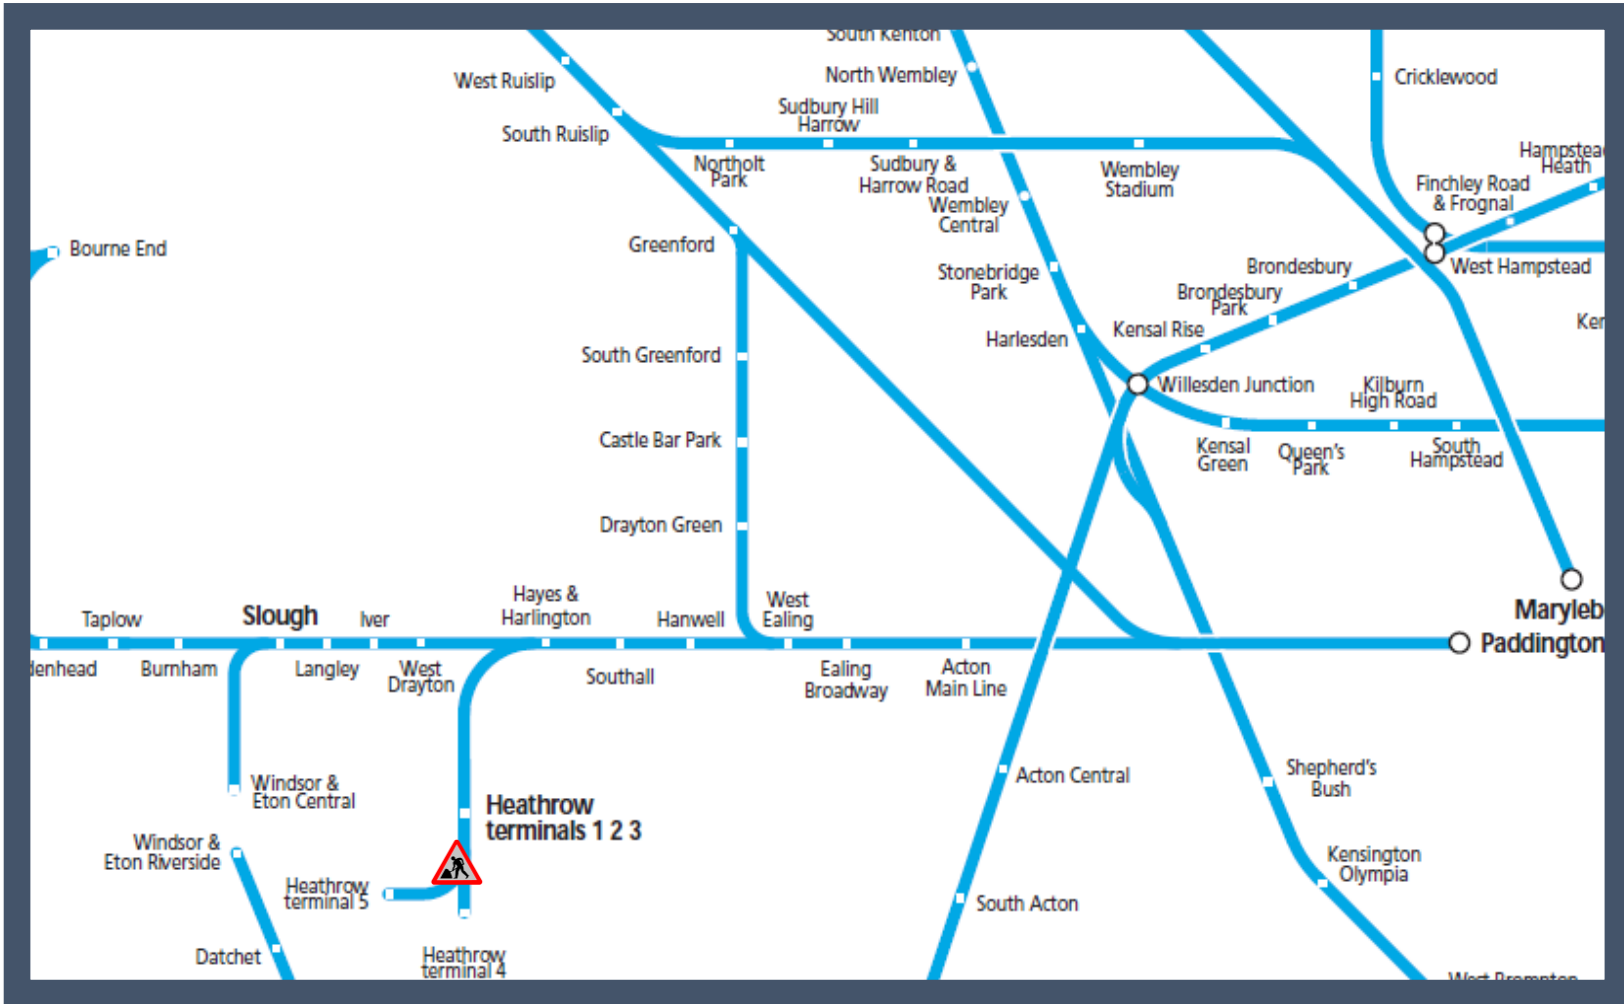

Amended Heathrow Connect and Heathrow Express service
 TOCs affected: Heathrow Connect and Heathrow Express

Key:

 Engineering Works