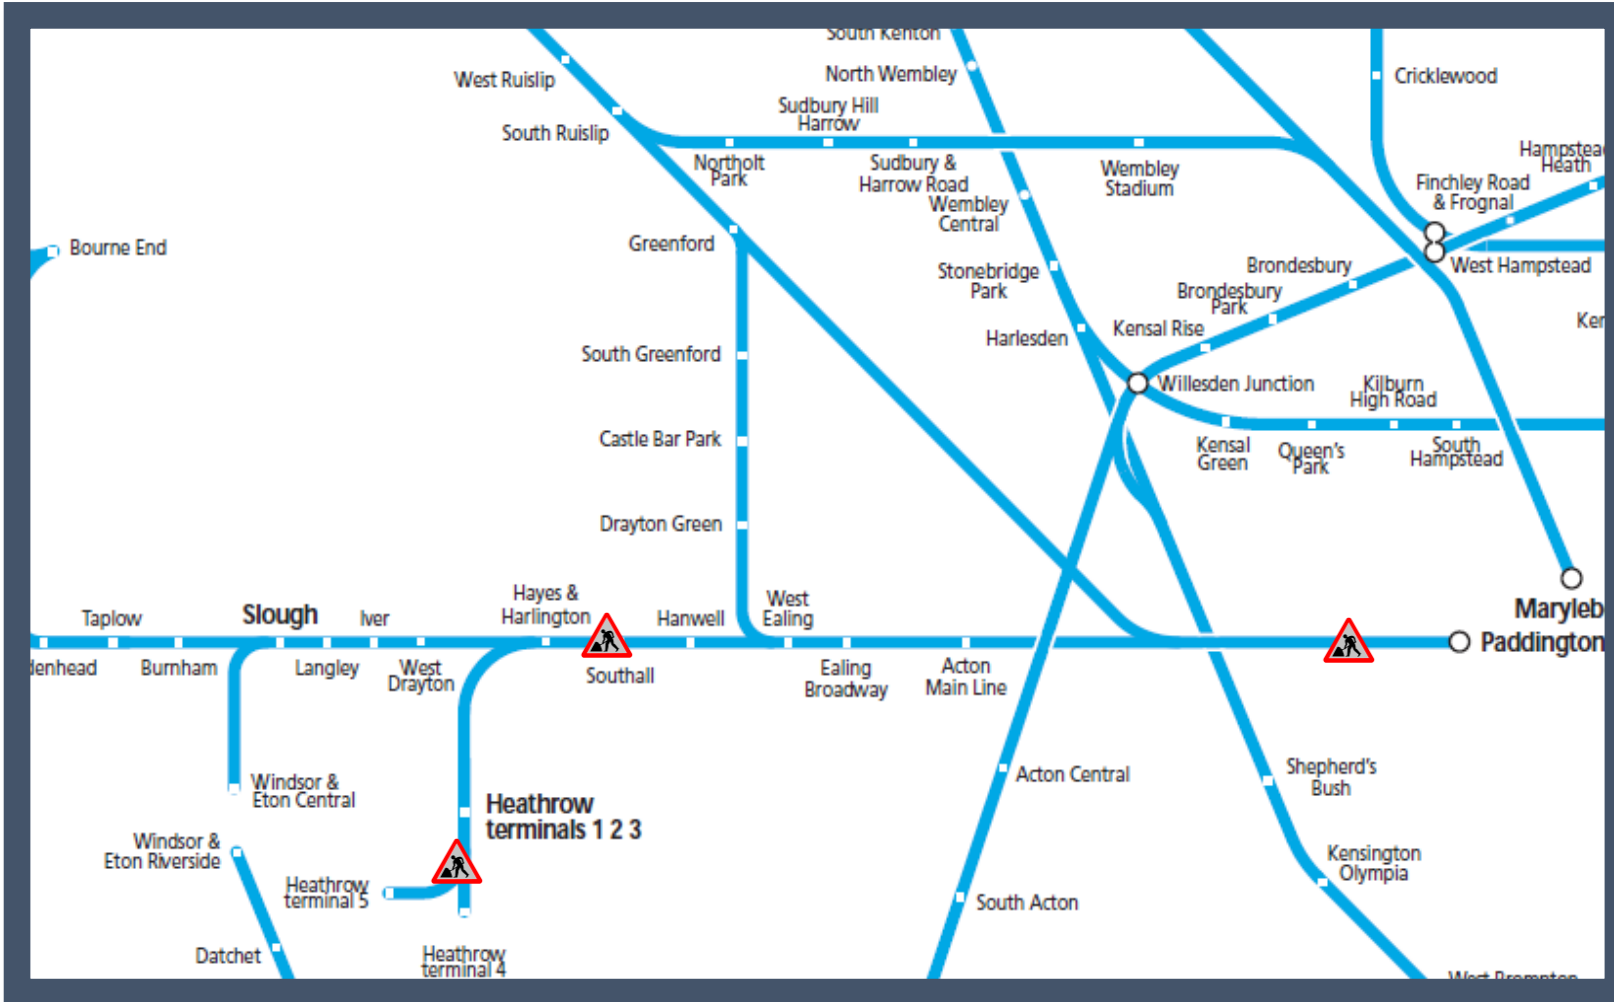

Amended Heathrow Connect and Heathrow Express service

TOCs affected: Heathrow Connect and Heathrow Express

Key:

Engineering Works