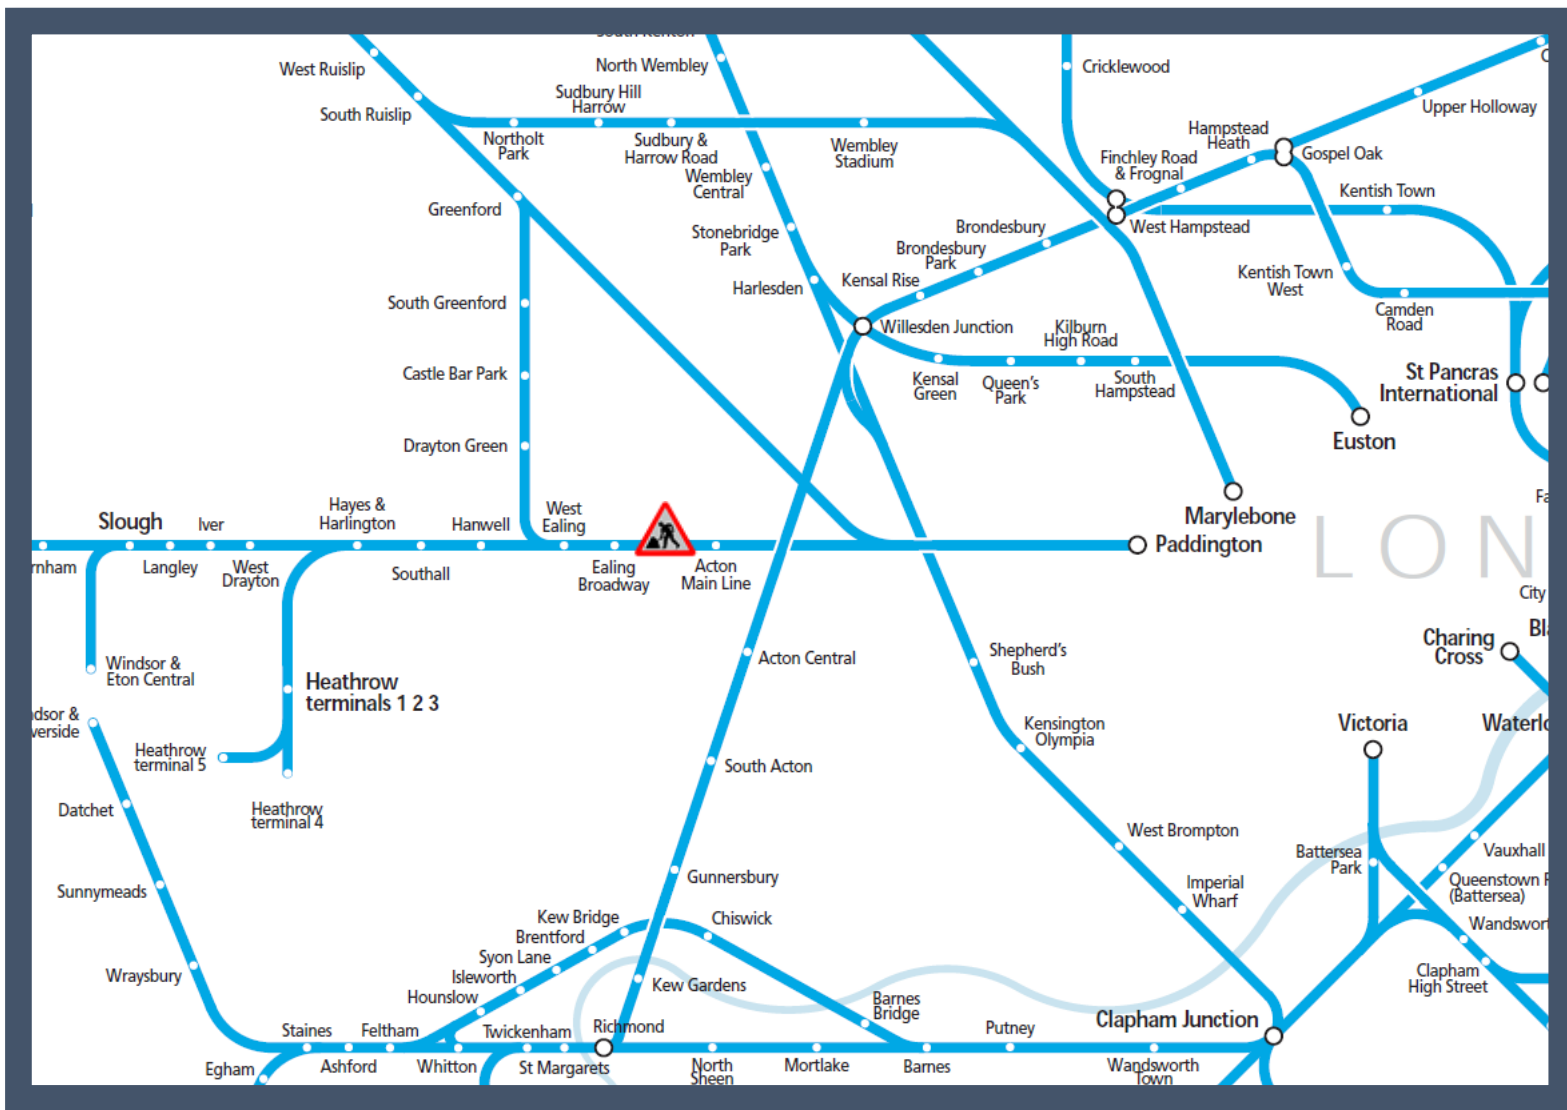

Amended evening / morning Heathrow Express service

TOC affected: Heathrow Express

Key:

 Engineering Works