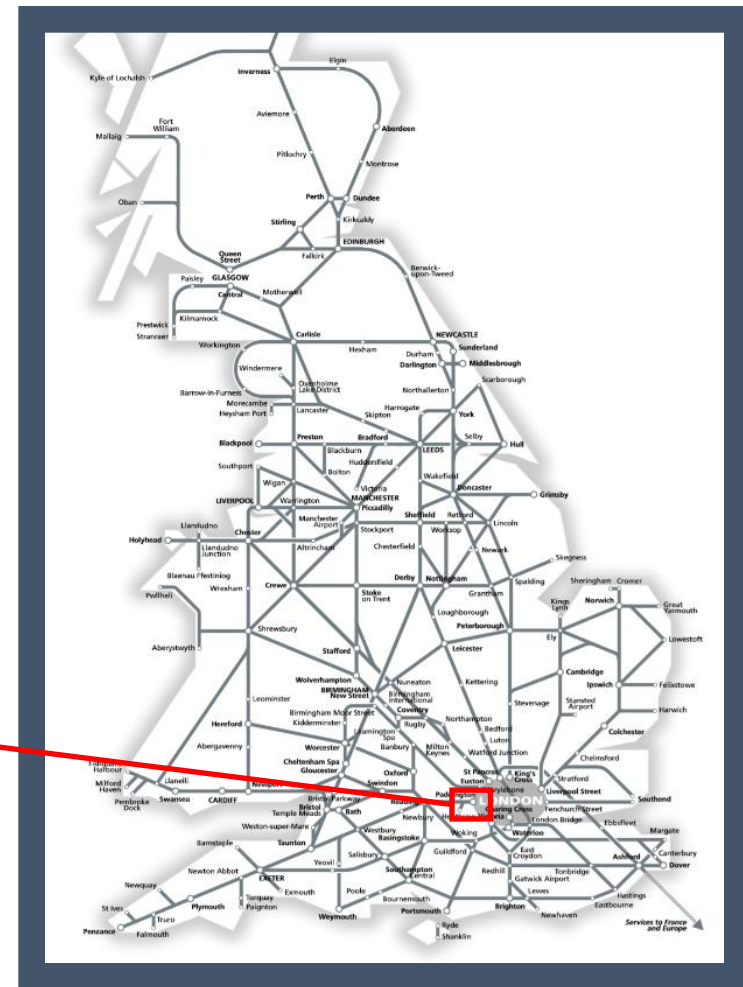

Amended evening / morning Heathrow Express service

TOC affected: Heathrow Express

Key:

 Engineering Works