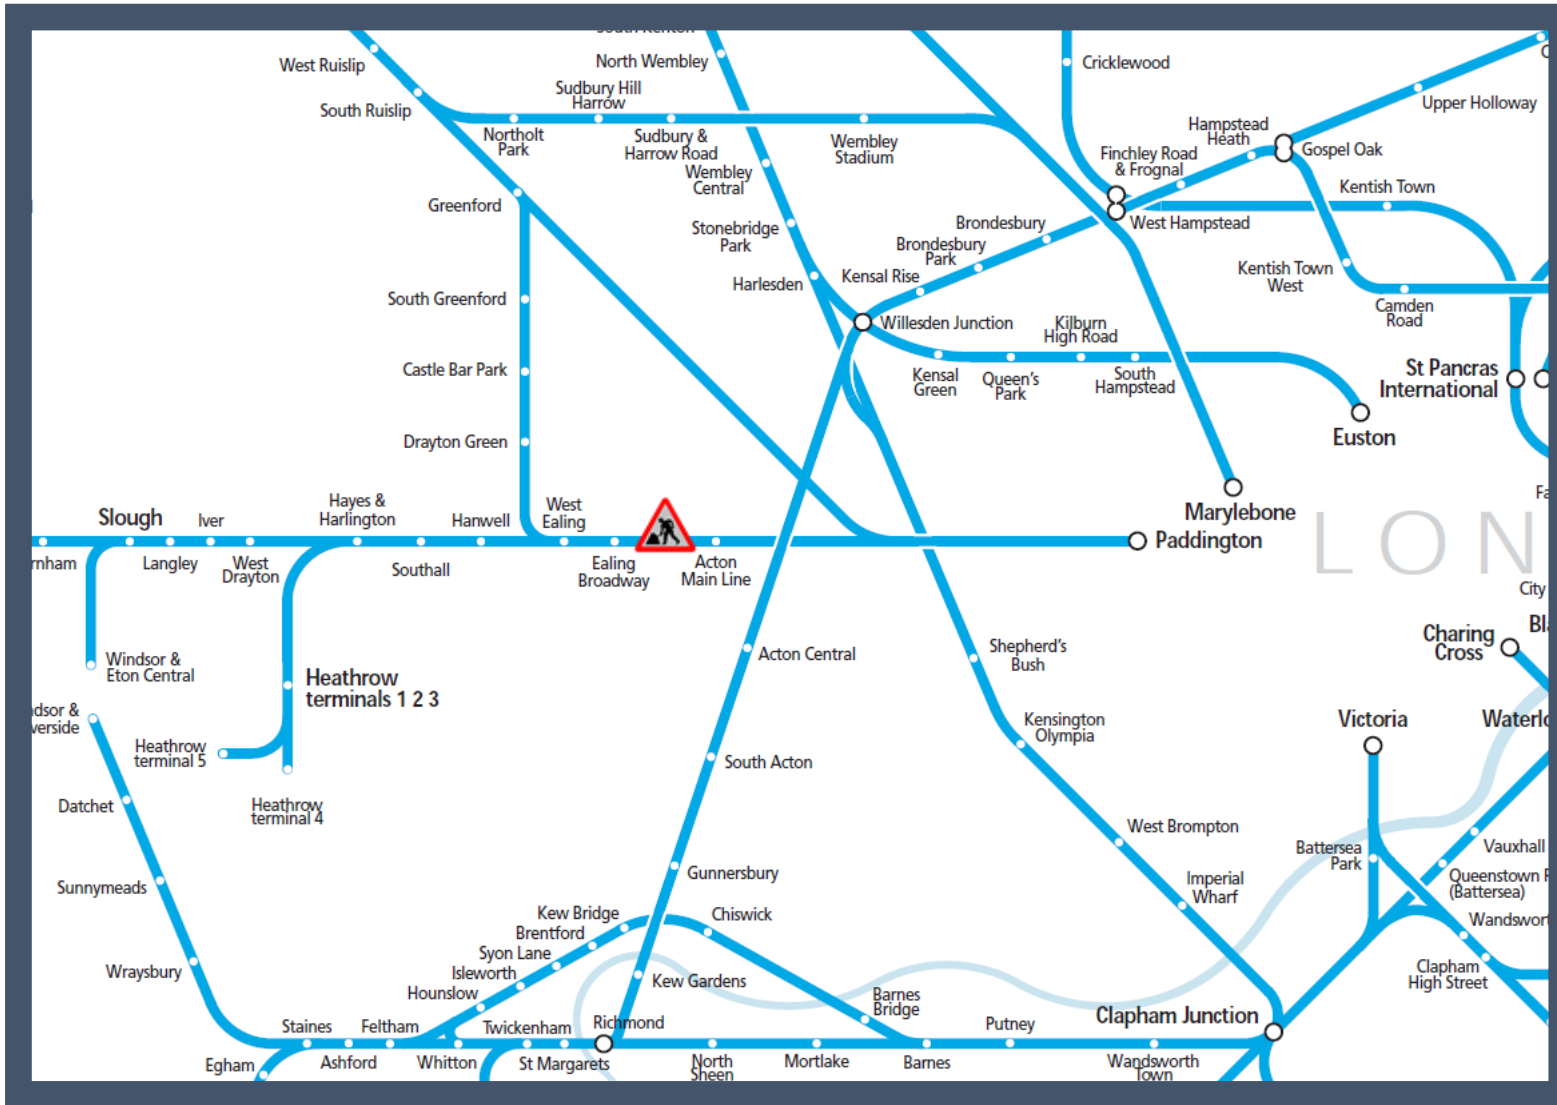

Amended late night / early morning Heathrow Express service

TOC affected: Heathrow Express

Key:

Engineering Works