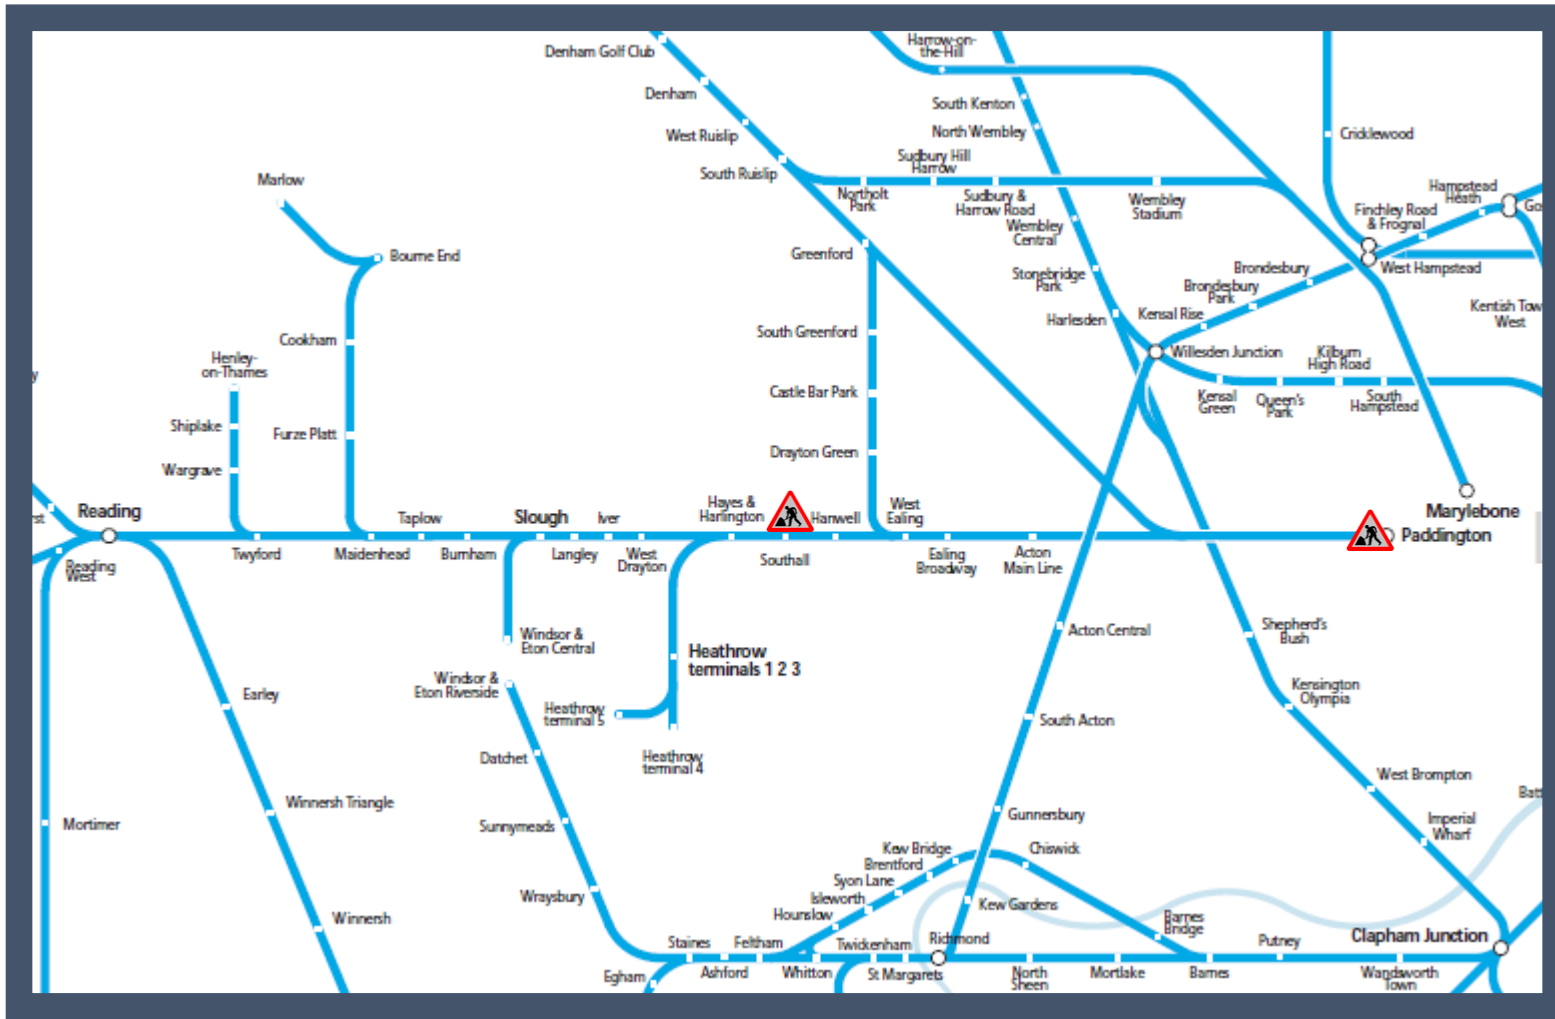

Amended early morning Heathrow Express service

TOC affected: Heathrow Express

Key:

Engineering Works