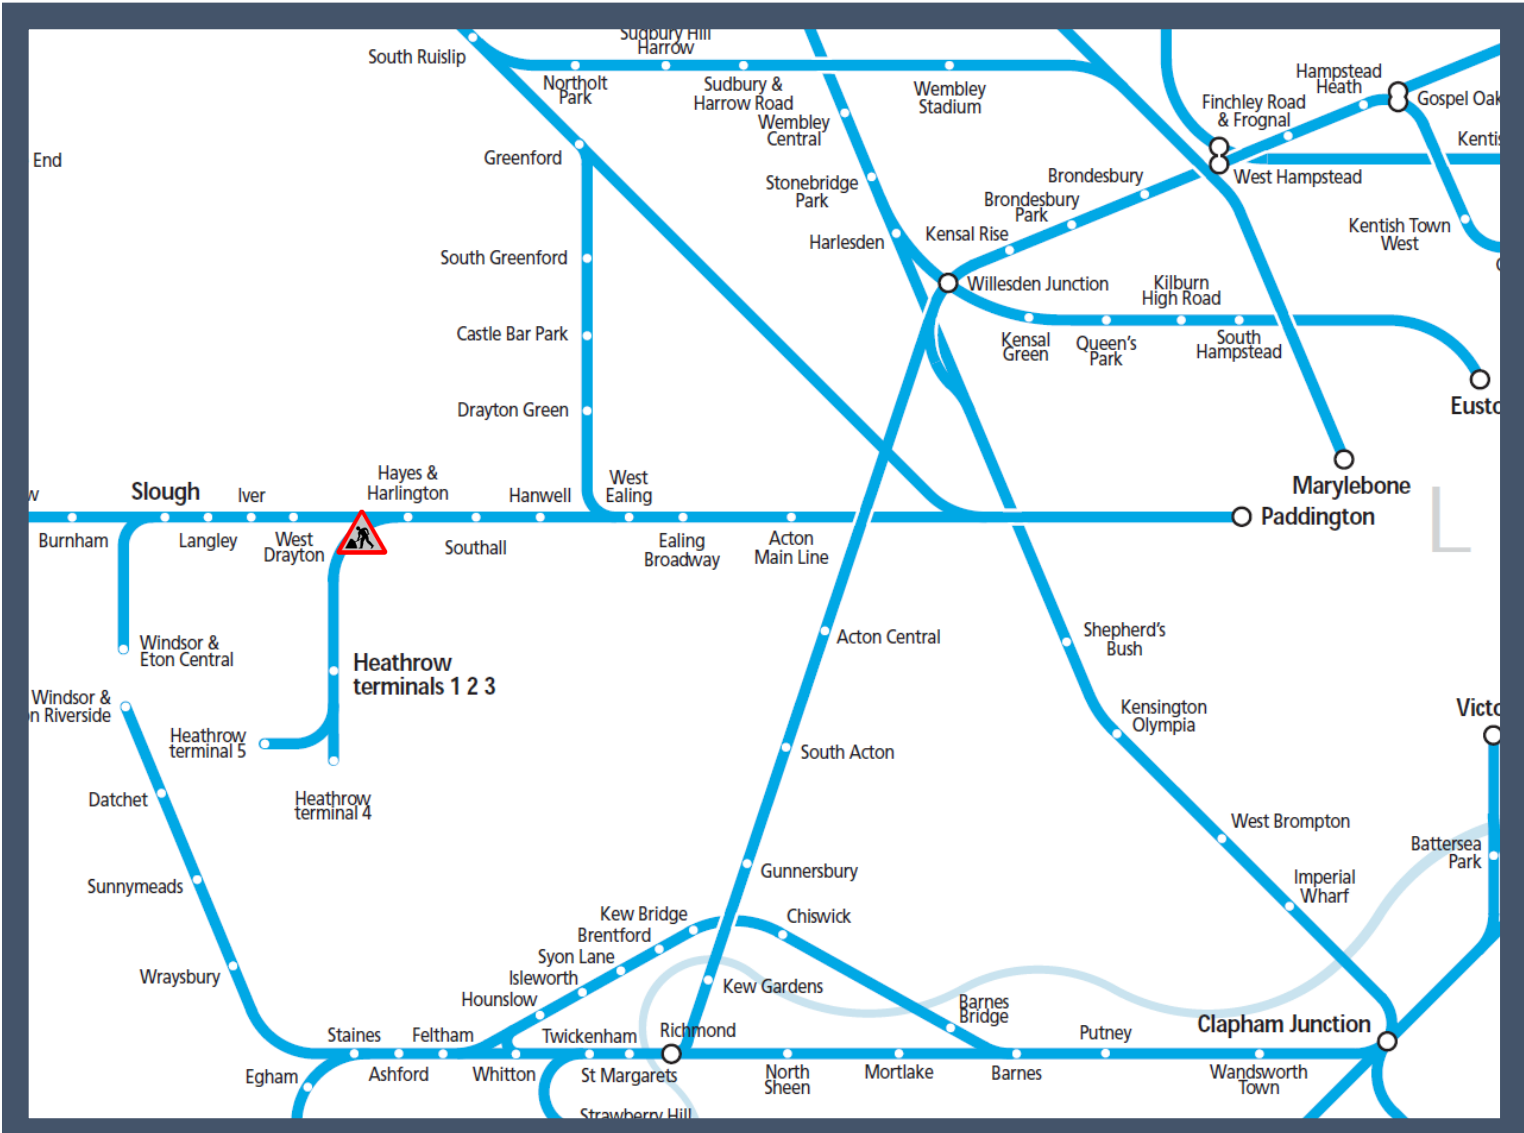

Amended service between London Paddington and Heathrow Terminal 5

TOC affected: Heathrow Express

Key:

Engineering Works