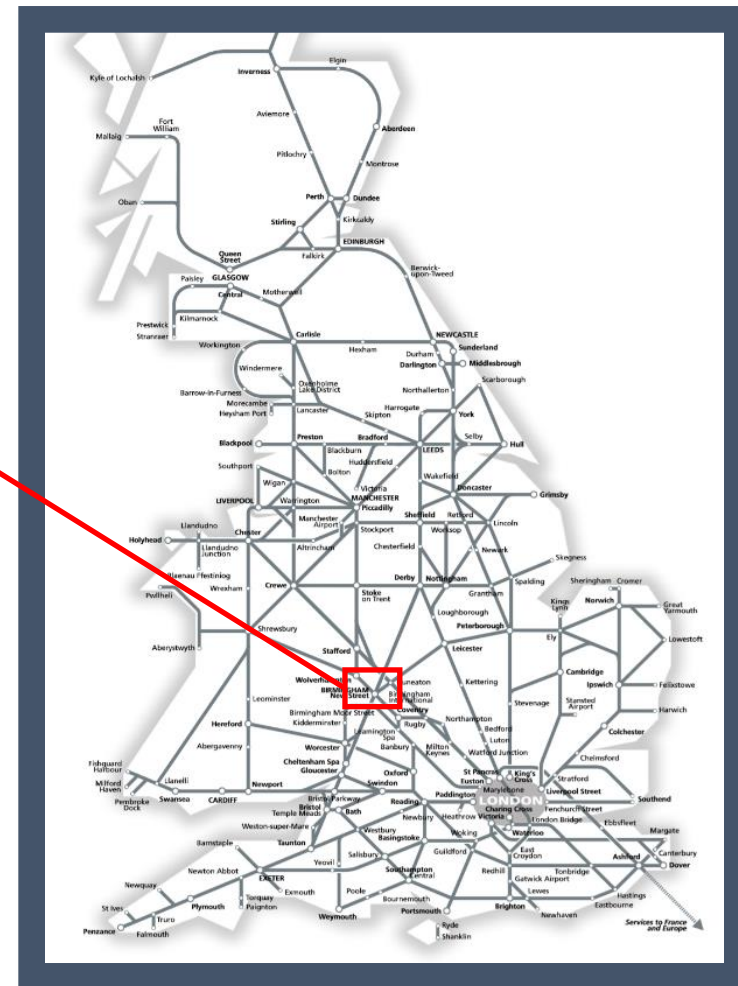

Buses replace trains between Hednesford and Rugeley Trent Valley

TOC affected: West Midlands Railway

Key:	
	Engineering Works
	Bus Replacement Services