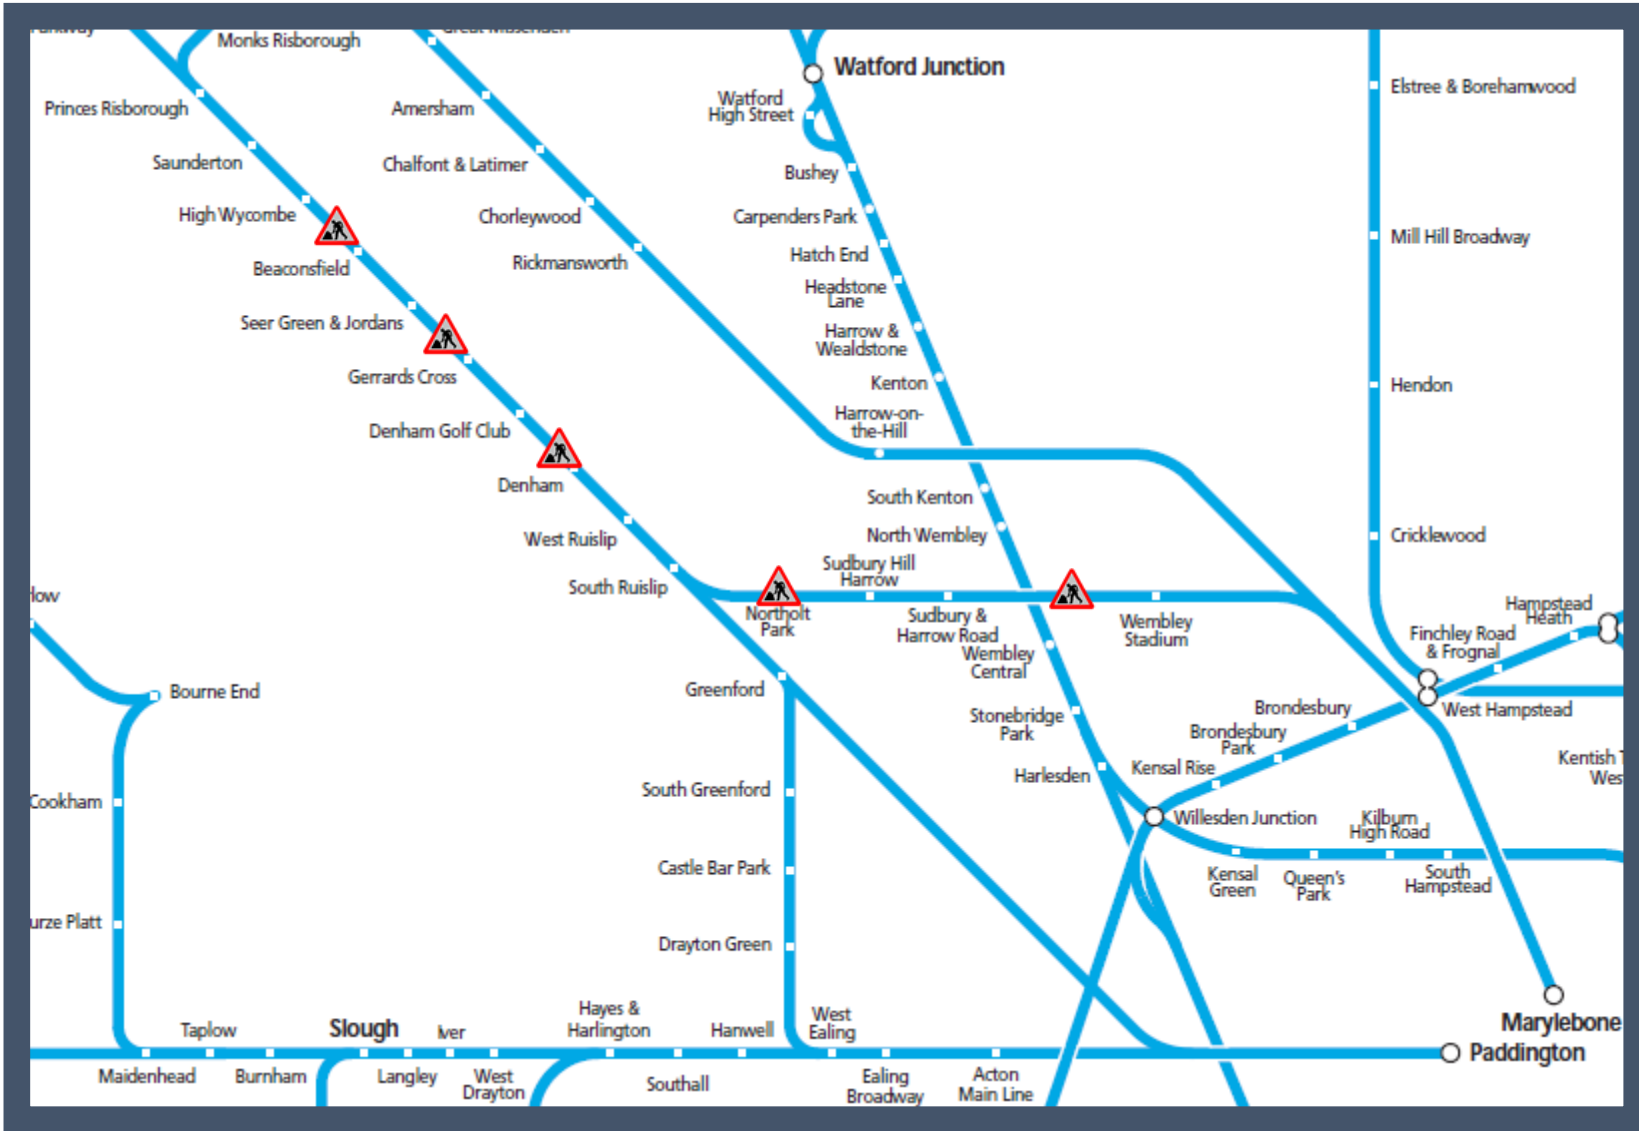

No trains between High Wycombe and Wembley Stadium TOC affected: Chiltern Railways

Key:

Engineering Works