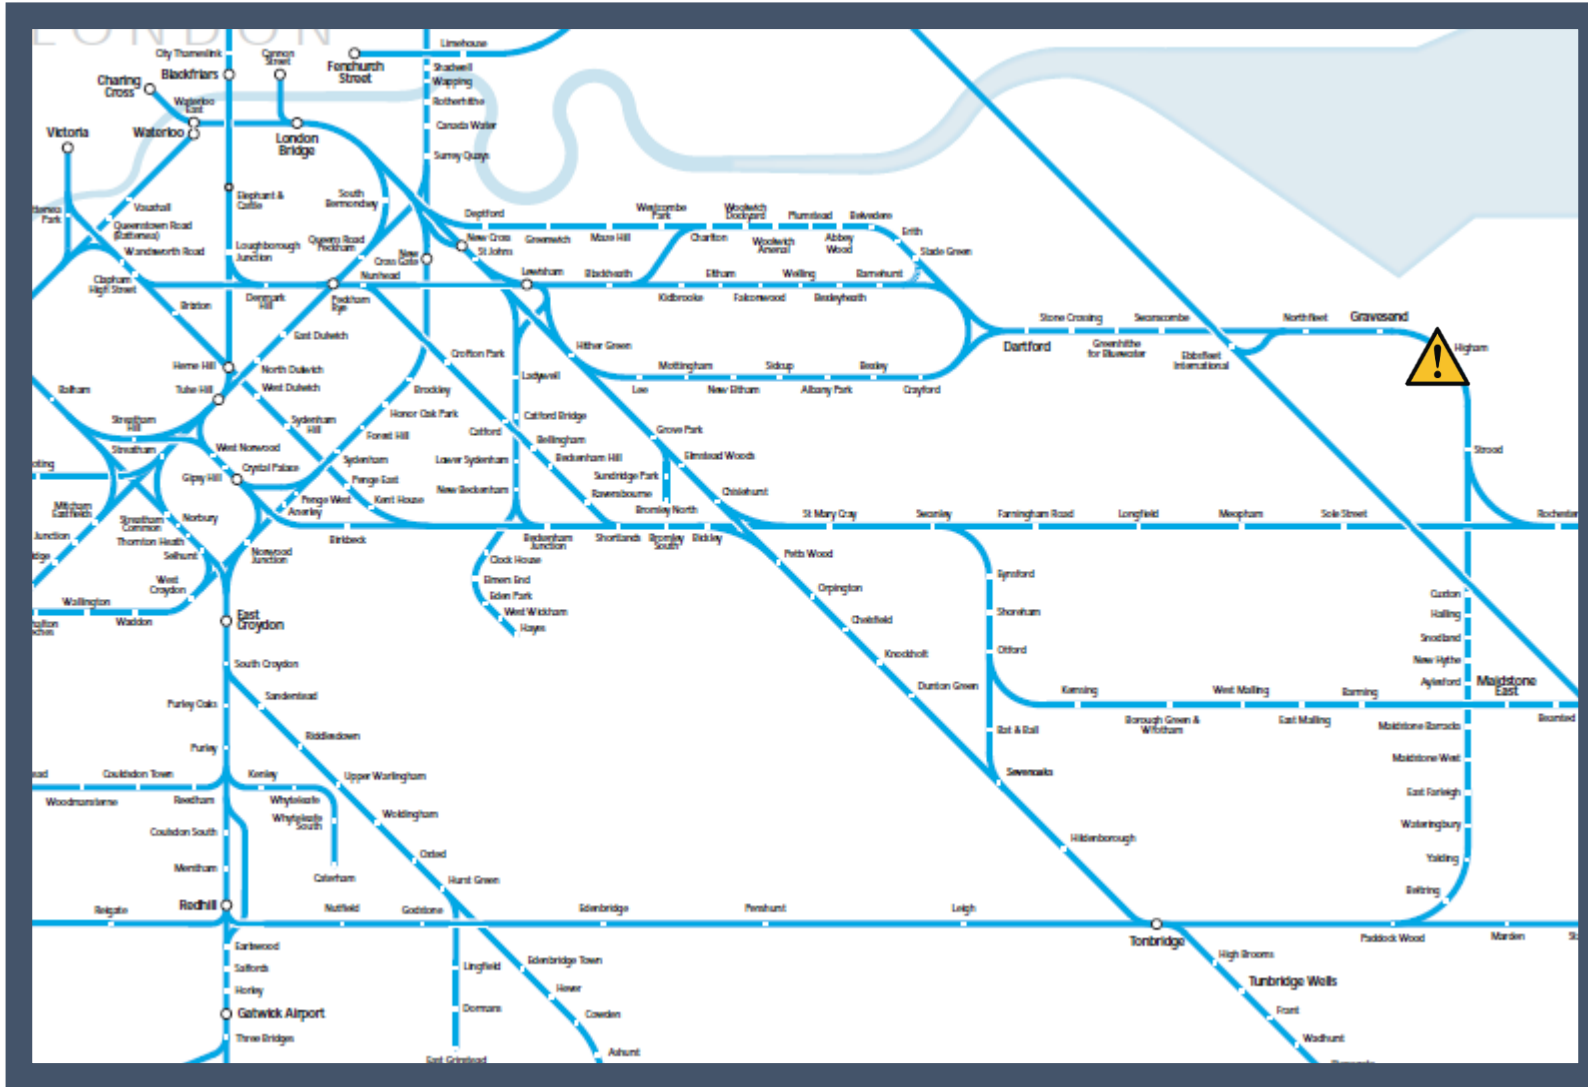

A fault with the signalling system at Higham

TOC affected: Thameslink

Key:

Disruption