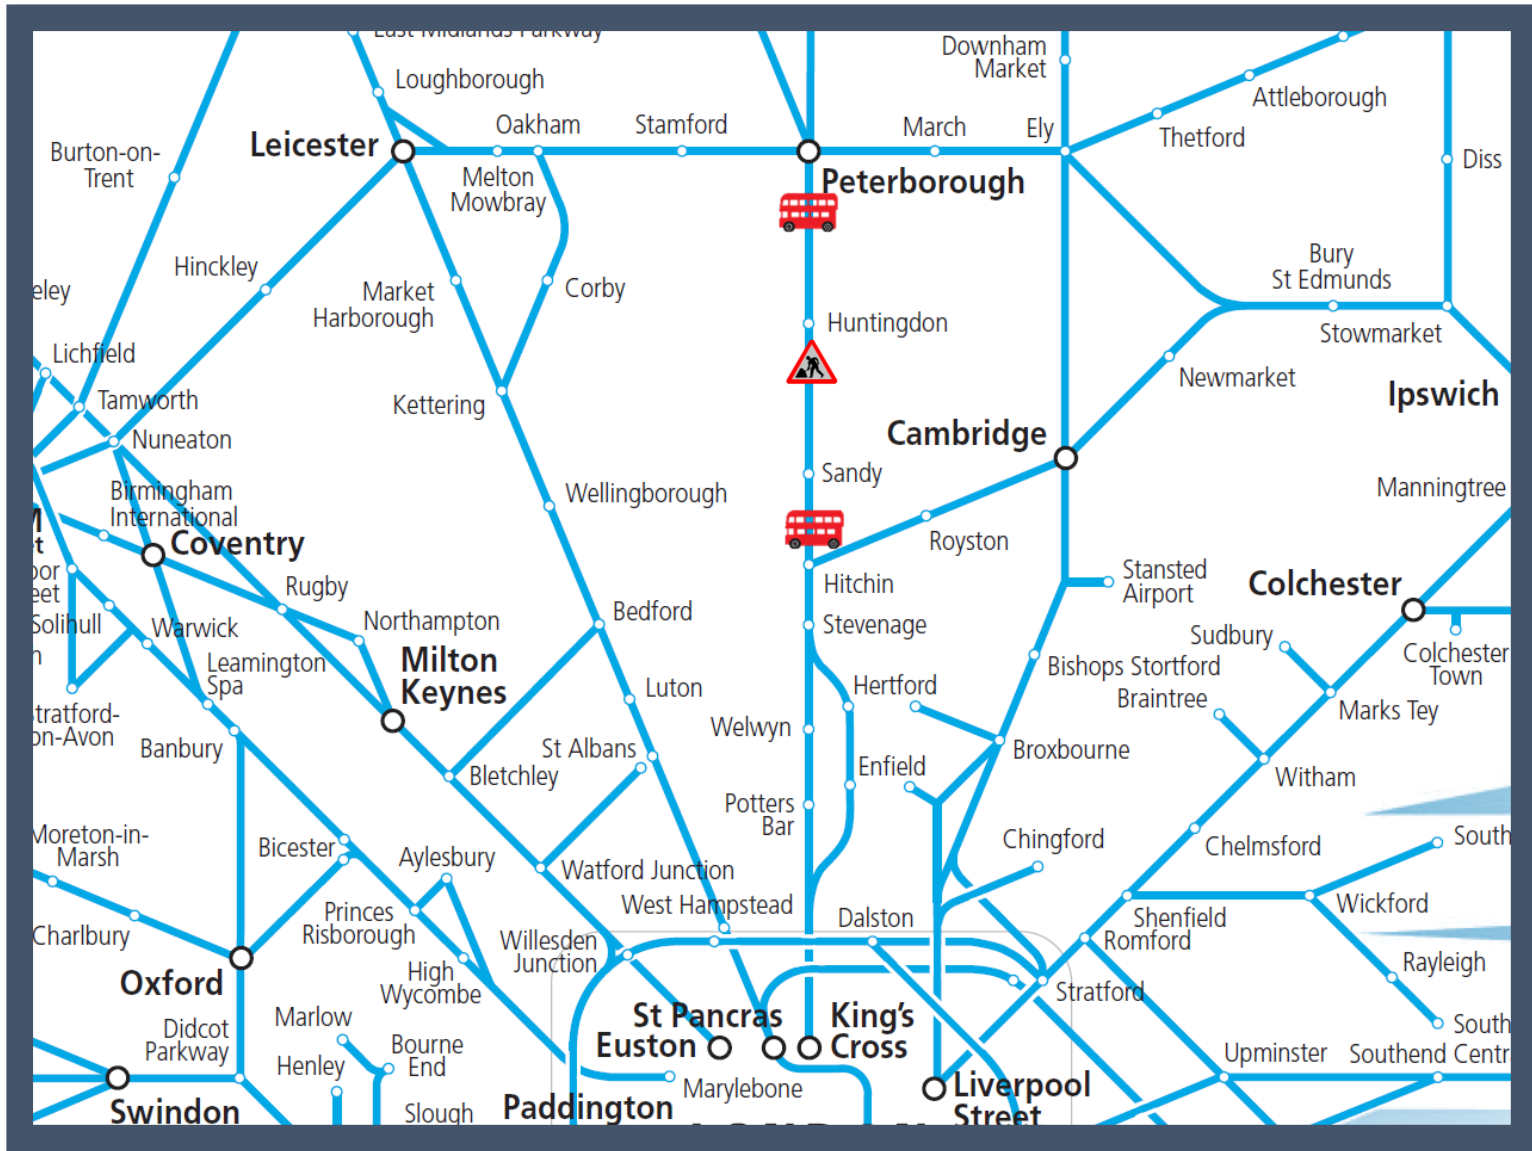

**Buses replace morning trains between Hitchin and Peterborough until 08:45**  
 TOCs affected: Thameslink

**Key:**

	Engineering Works
	Bus Replacement Services