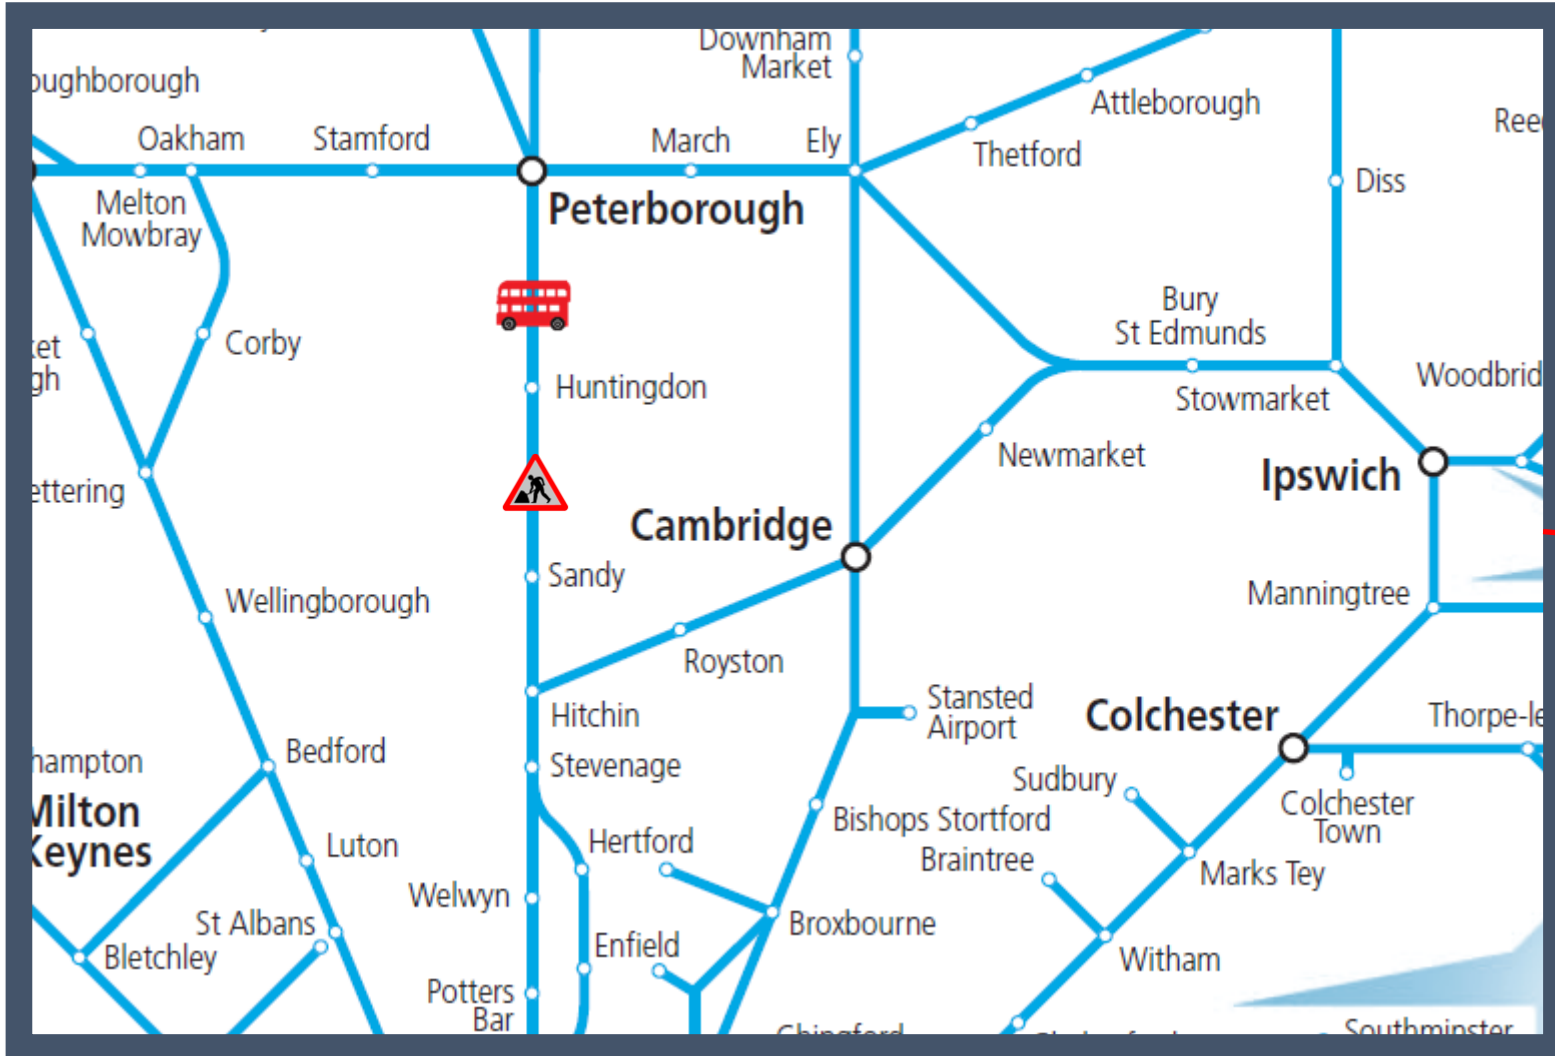

# Buses replace trains between Hitchin and Peterborough

TOC affected: Thameslink

Key:

Engineering Works

Bus Replacement Services