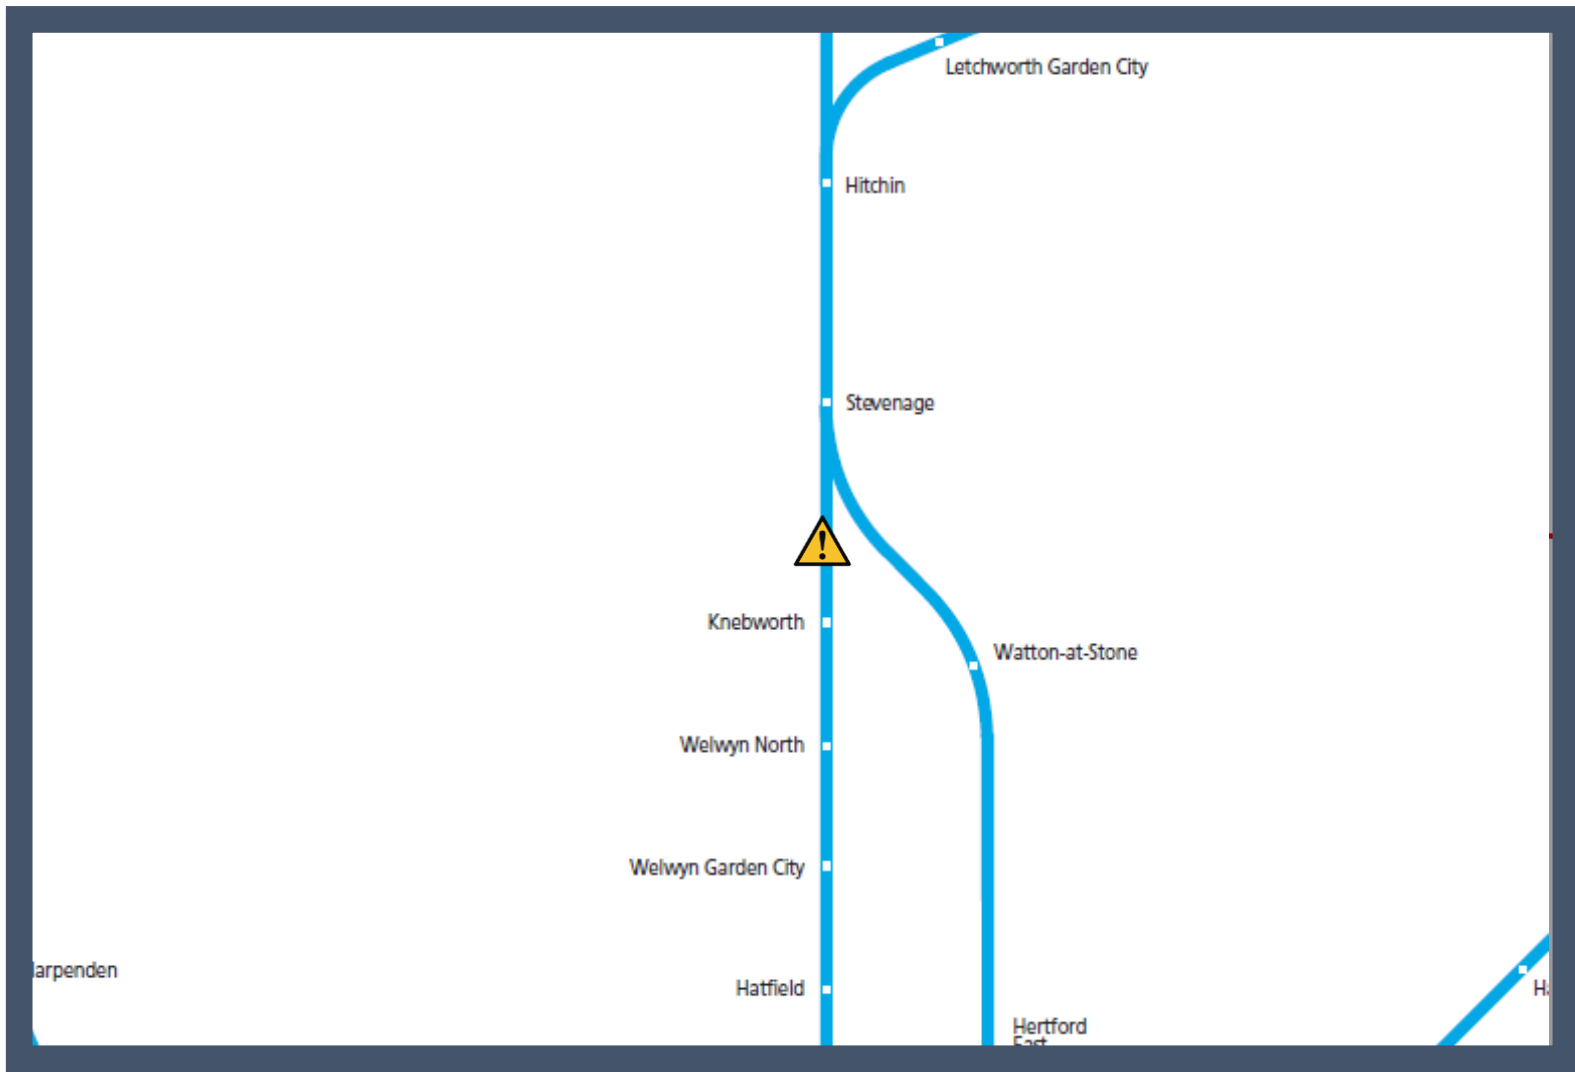

A broken down train between Welwyn Garden City and Hitchin

TOCs affected: Great Northern, Thameslink

Key:

Disruption