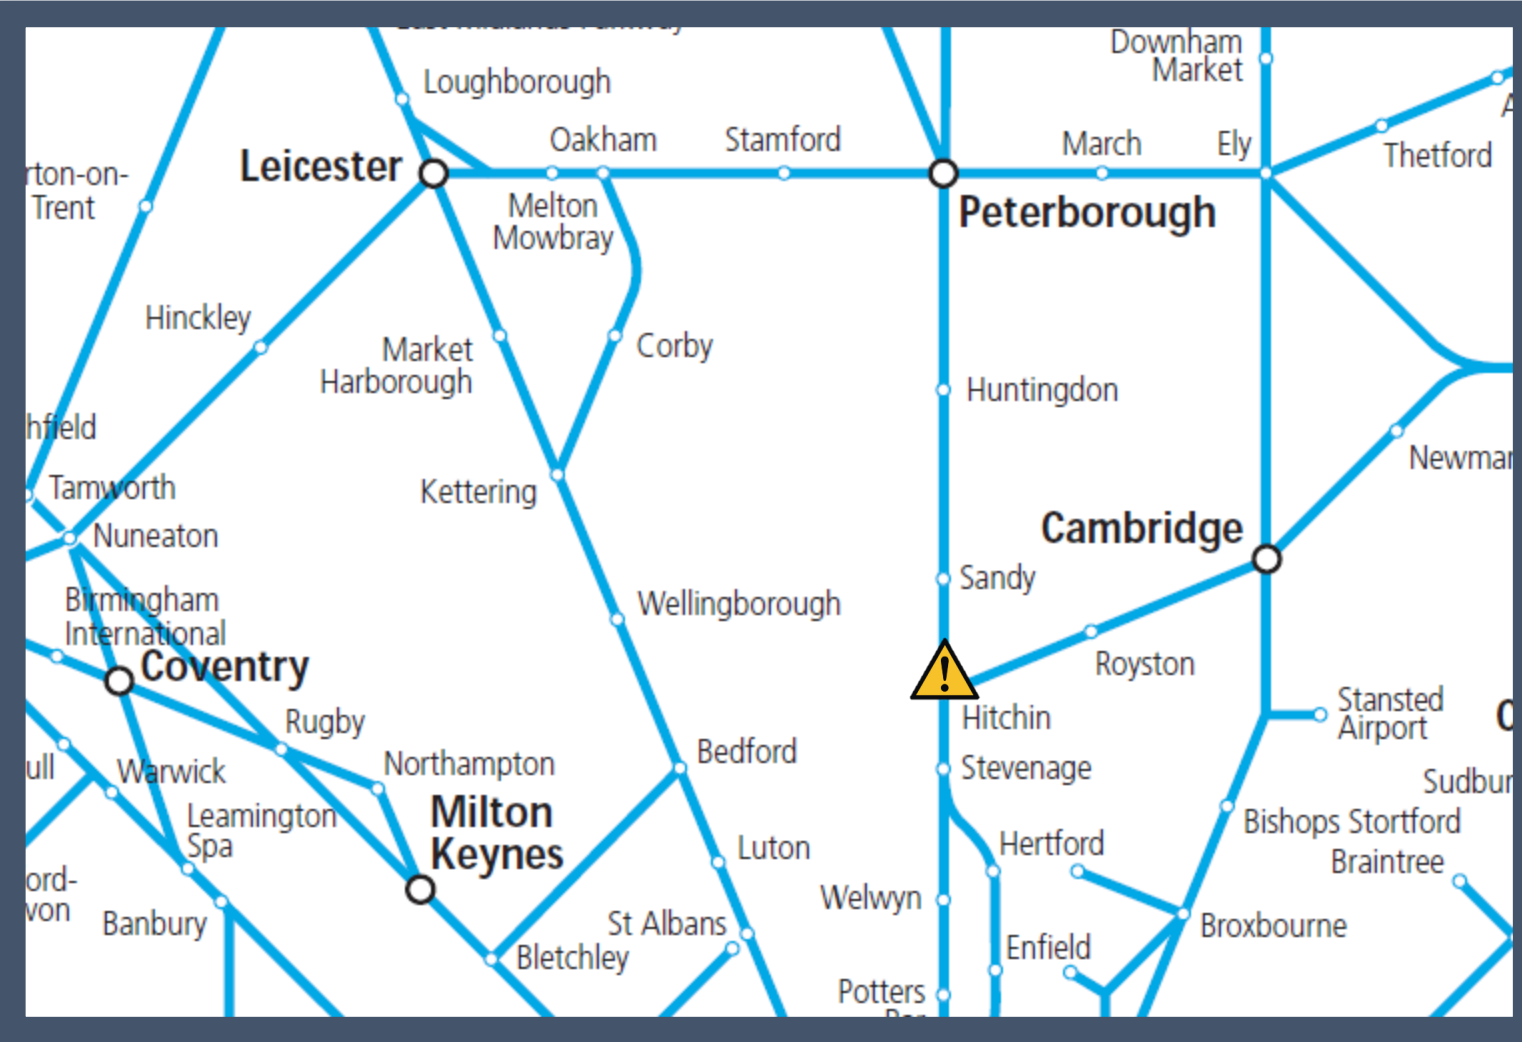

A safety inspection of the track at Hitchin

TOCs affected: Grand Central, Great Northern, Hull Trains and Virgin Trains East Coast

Key:

Disruption