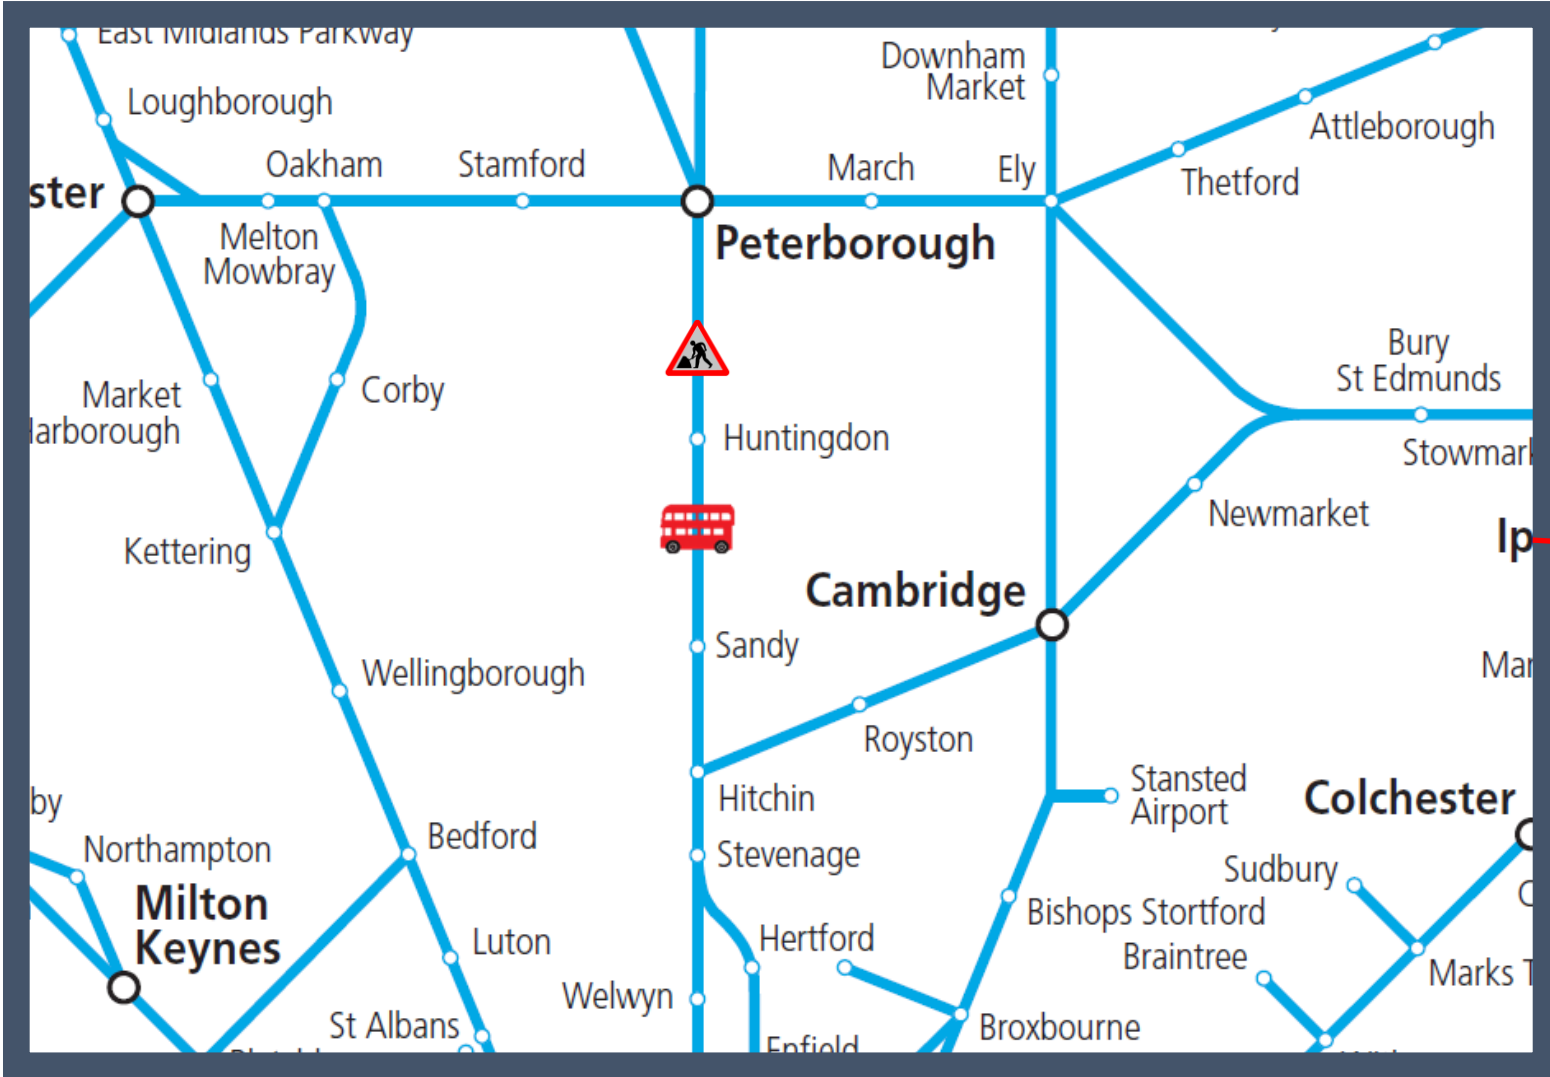

# Amended service between Hitchin and Peterborough

TOCs affected: Grand Central, Great Northern, Hull Trains, LNER and Thameslink

Key:	
	Engineering Works
	Bus Replacement Services