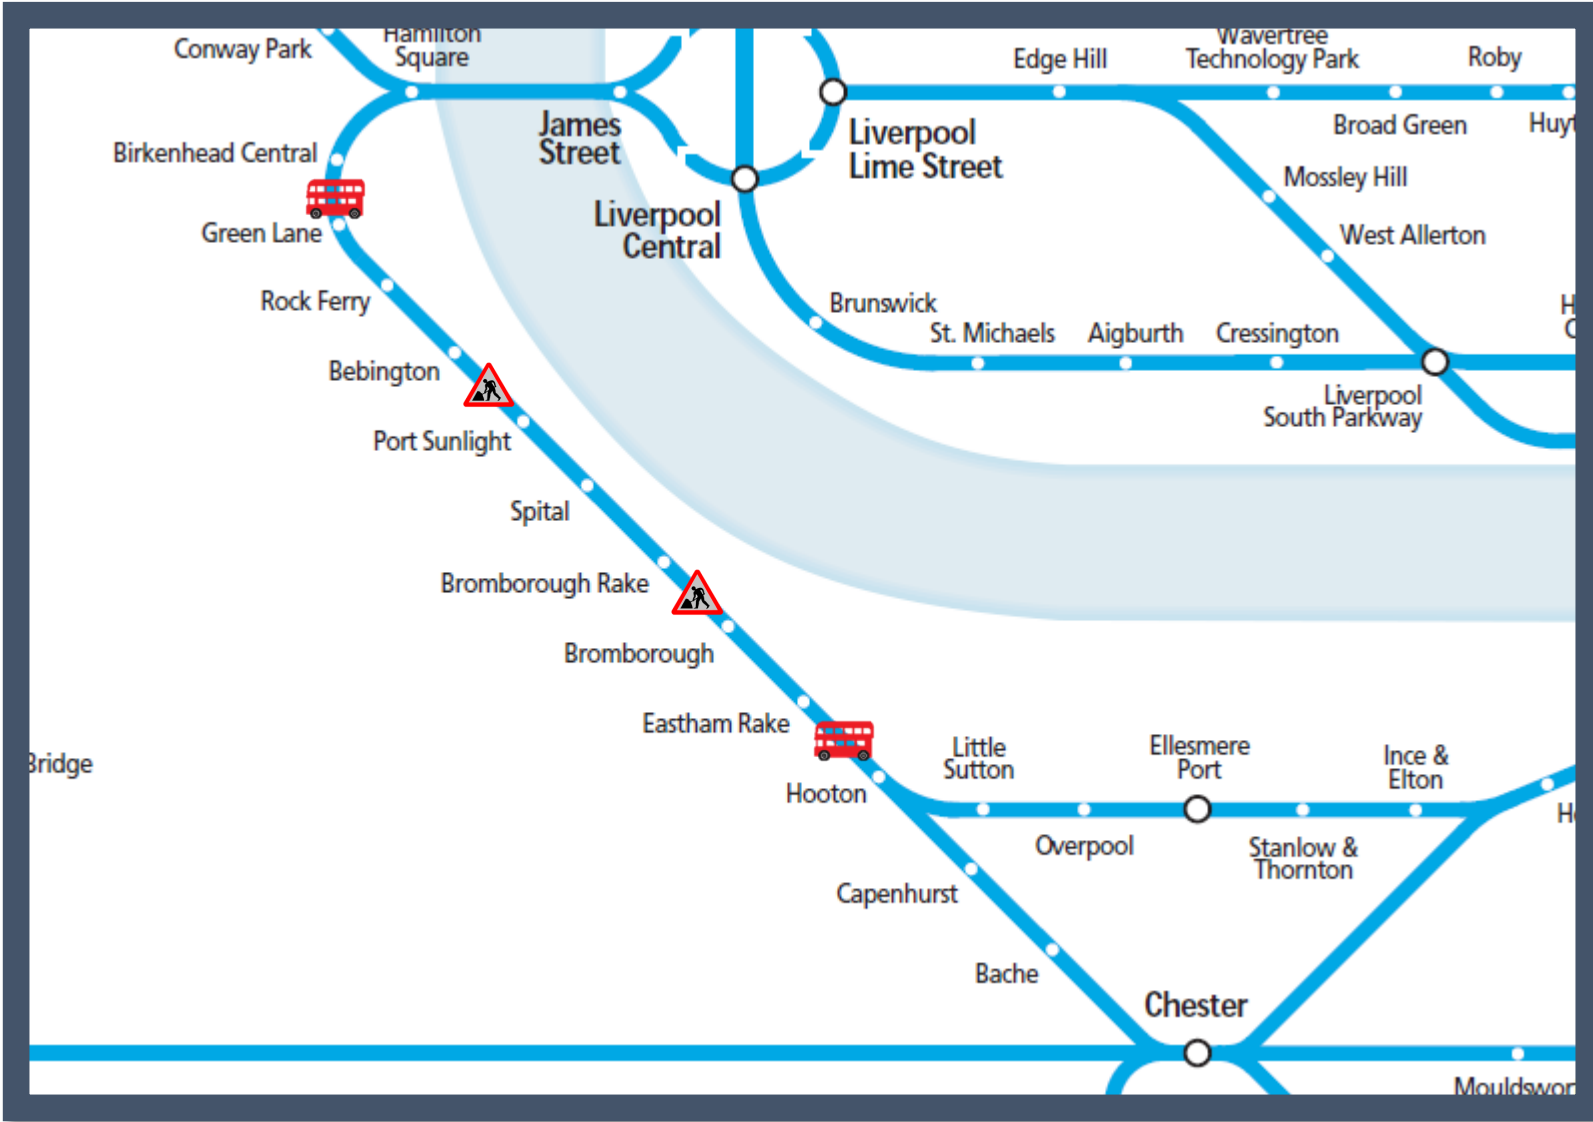

Buses replace trains between Hooton and Birkenhead Central

TOCs affected: Merseyrail

Key:

	Engineering Works
	Bus Replacement Services