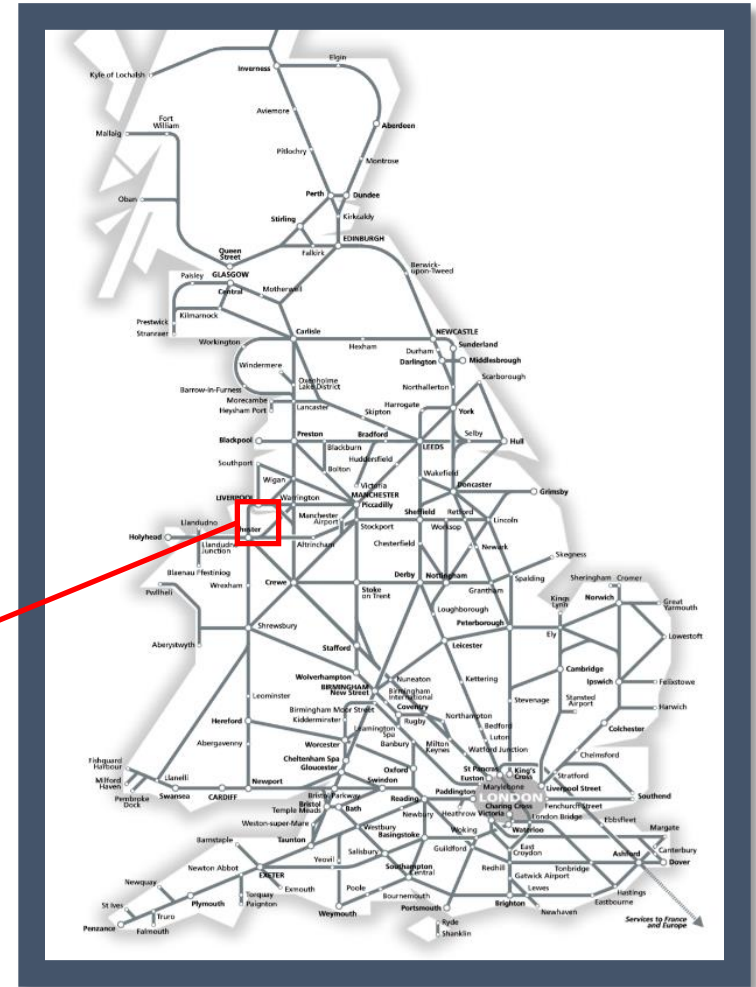

Buses replace trains between Hooton and Birkenhead Central

TOCs affected: Merseyrail

Key:

	Engineering Works
	Bus Replacement Services