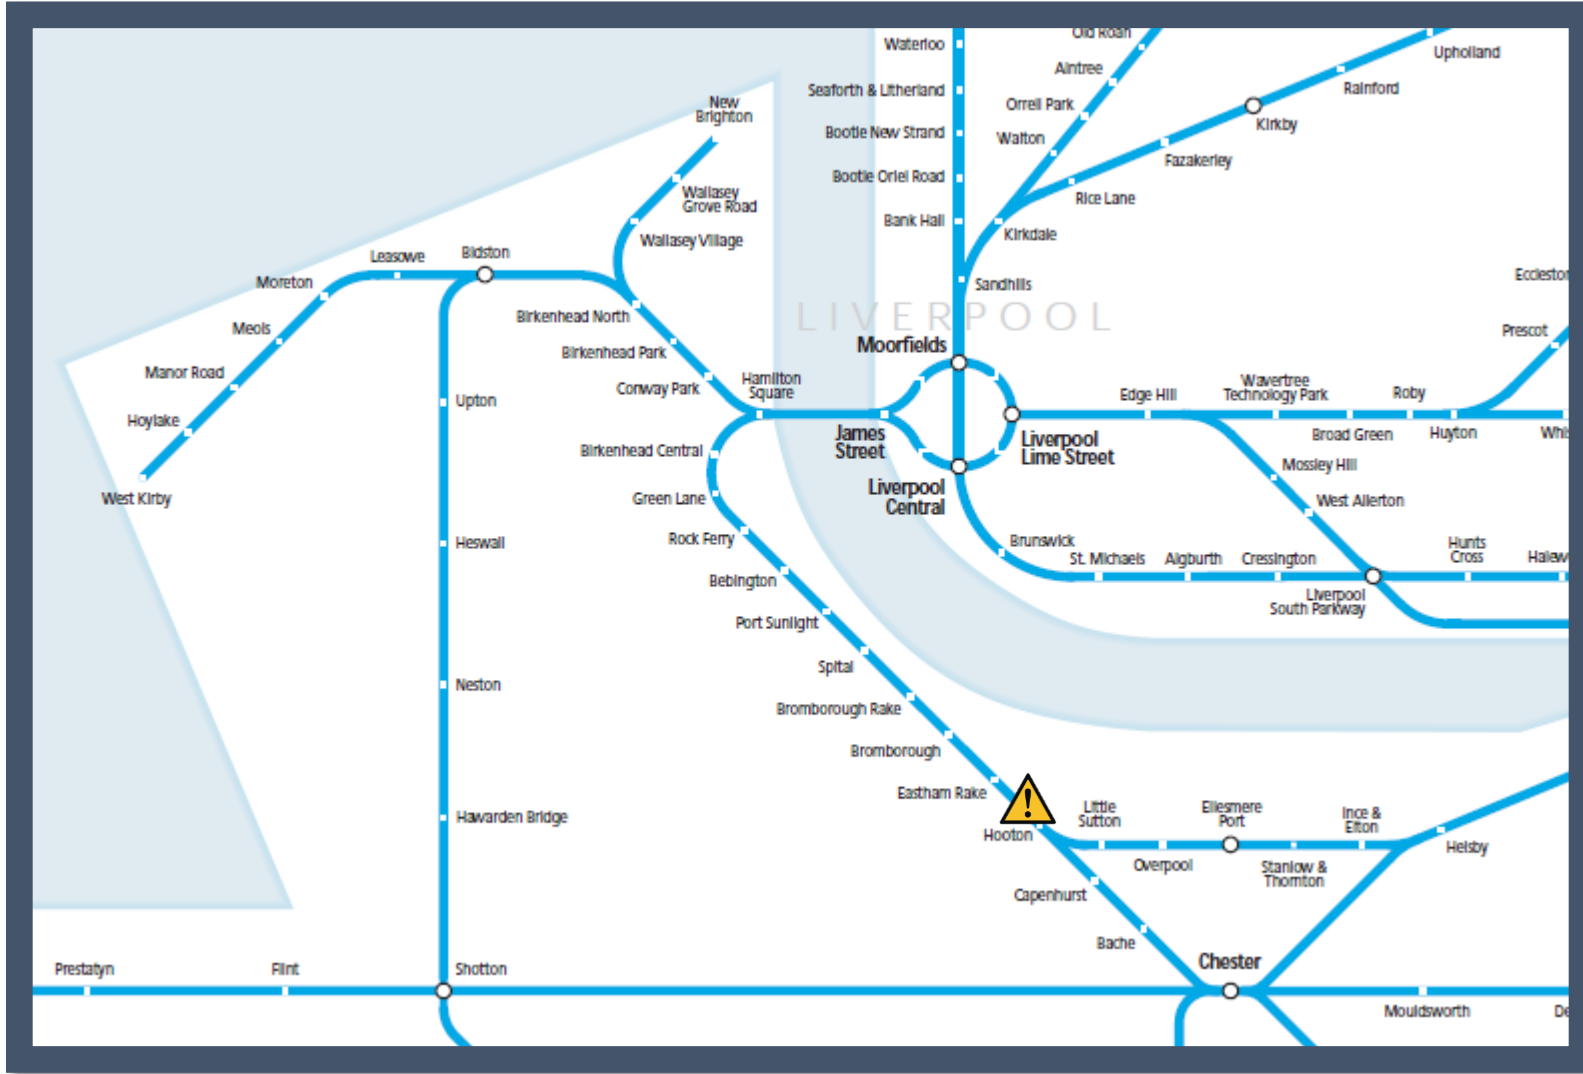

Power supply issues at Hooton

TOC affected: Merseyrail

Key:

	Disruption
--	------------