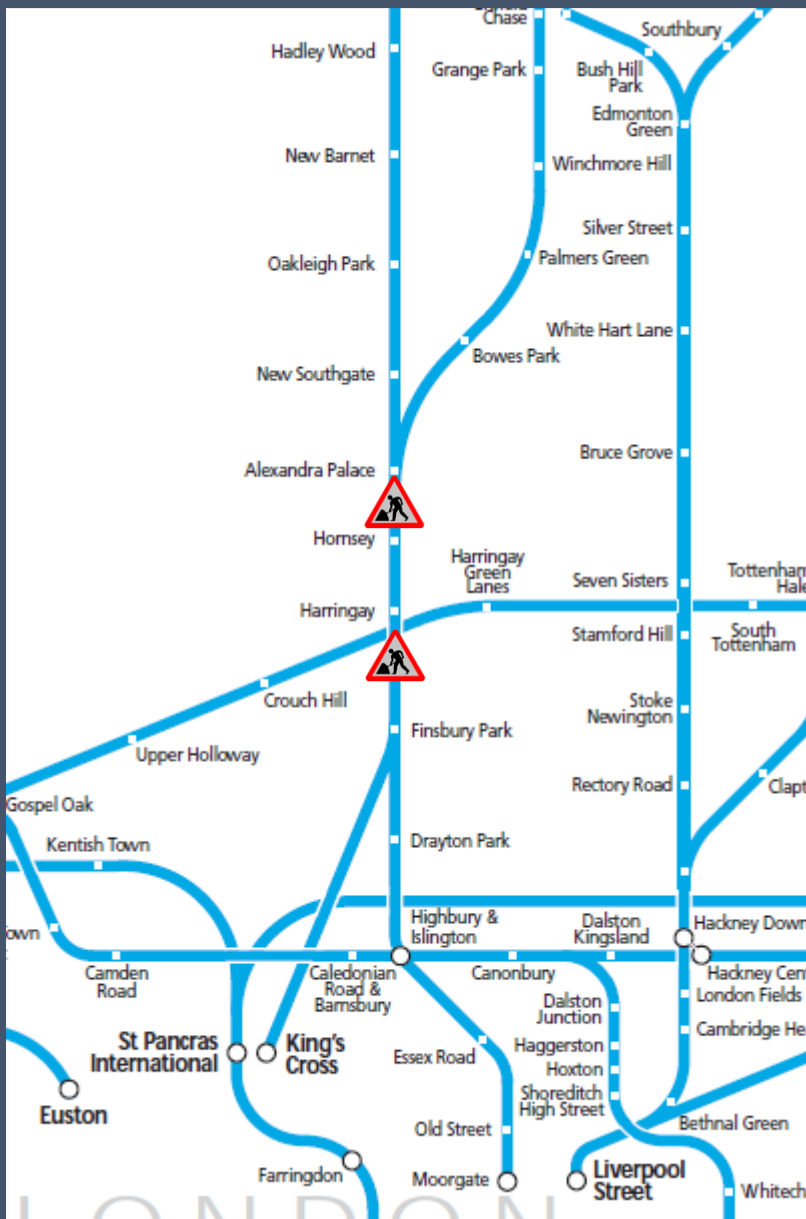

Buses replace early morning trains to /
from Harringay and Hornsey
TOC affected: Great Northern

Key:

Engineering Works