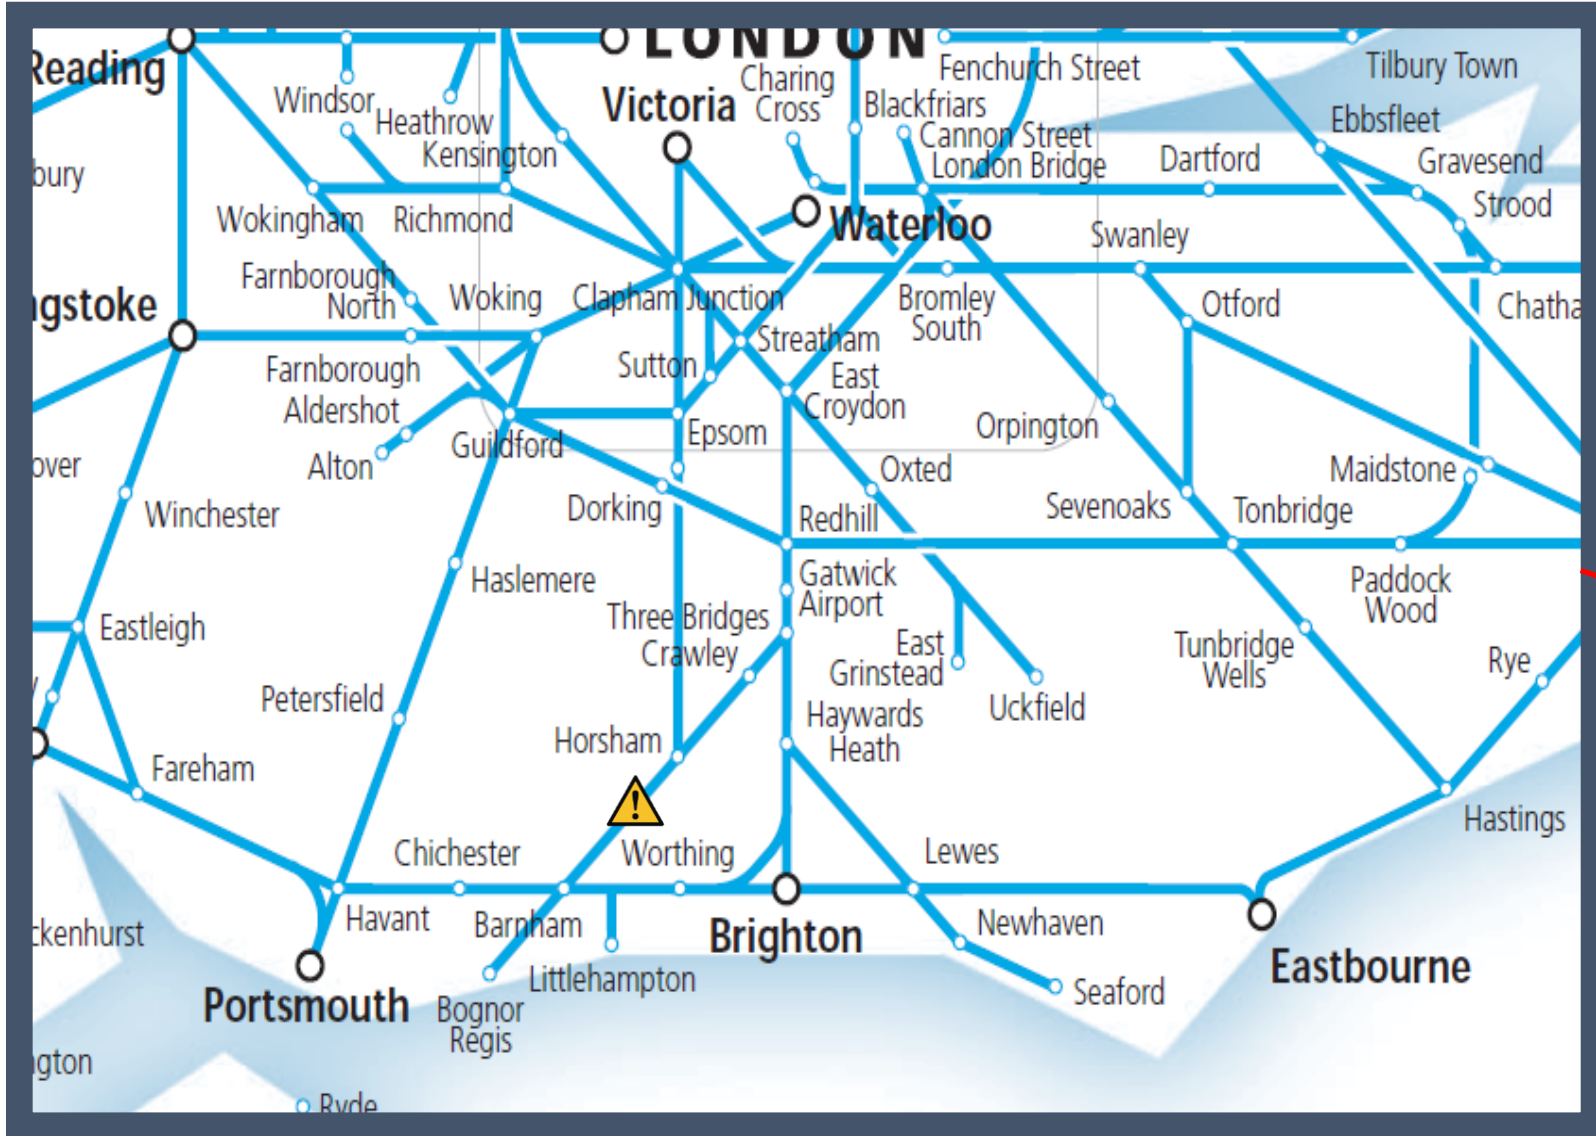

# A fault with the signalling system between Horsham and Barnham

TOC affected: Southern

Key:

Disruption