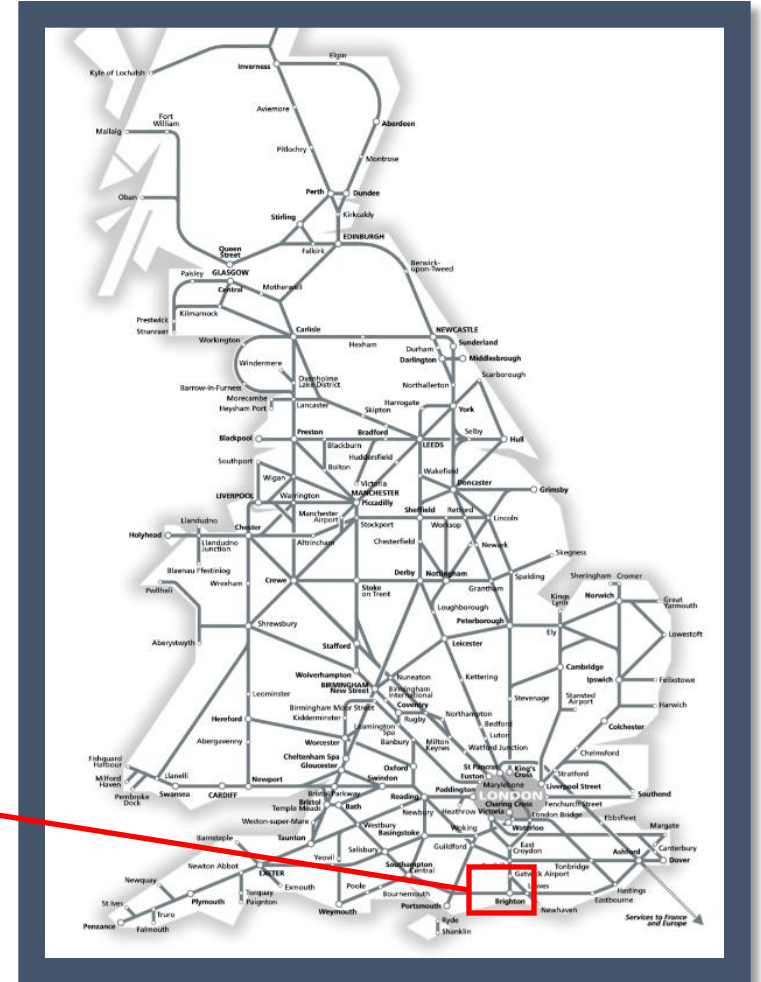

# A problem with station lighting at Horsham

TOCs affected: Southern, Thameslink

Key:

Disruption