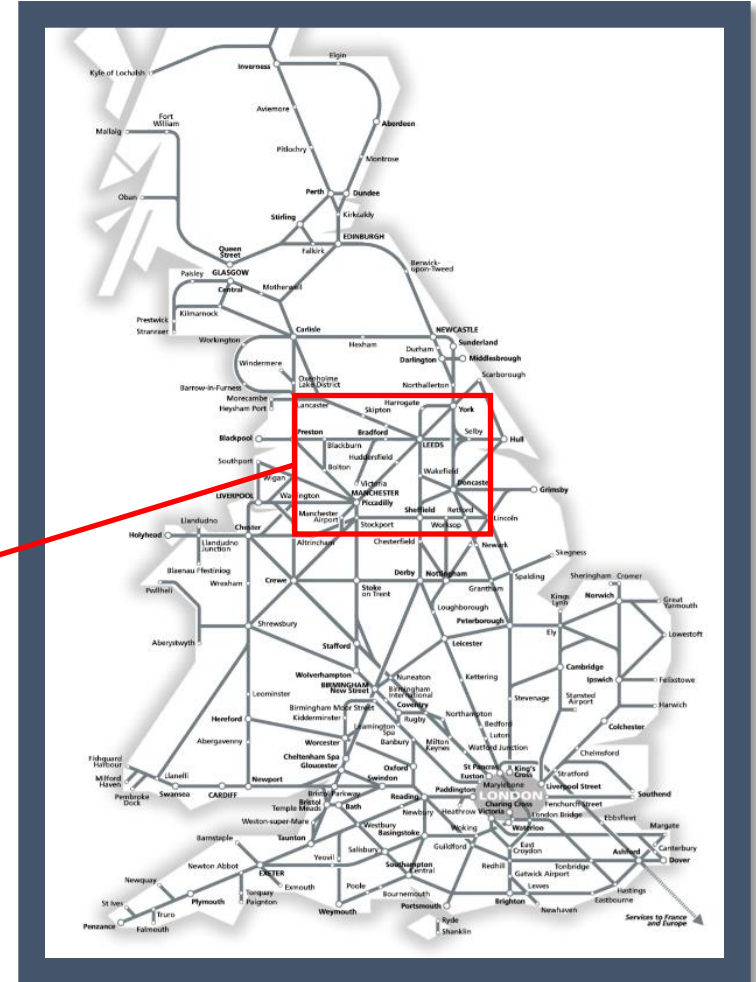

# Engineering work is taking place between Salybridge and Huddersfield TOC affected: TransPennine Express

Key:

	Engineering Works
	Bus Replacement Services