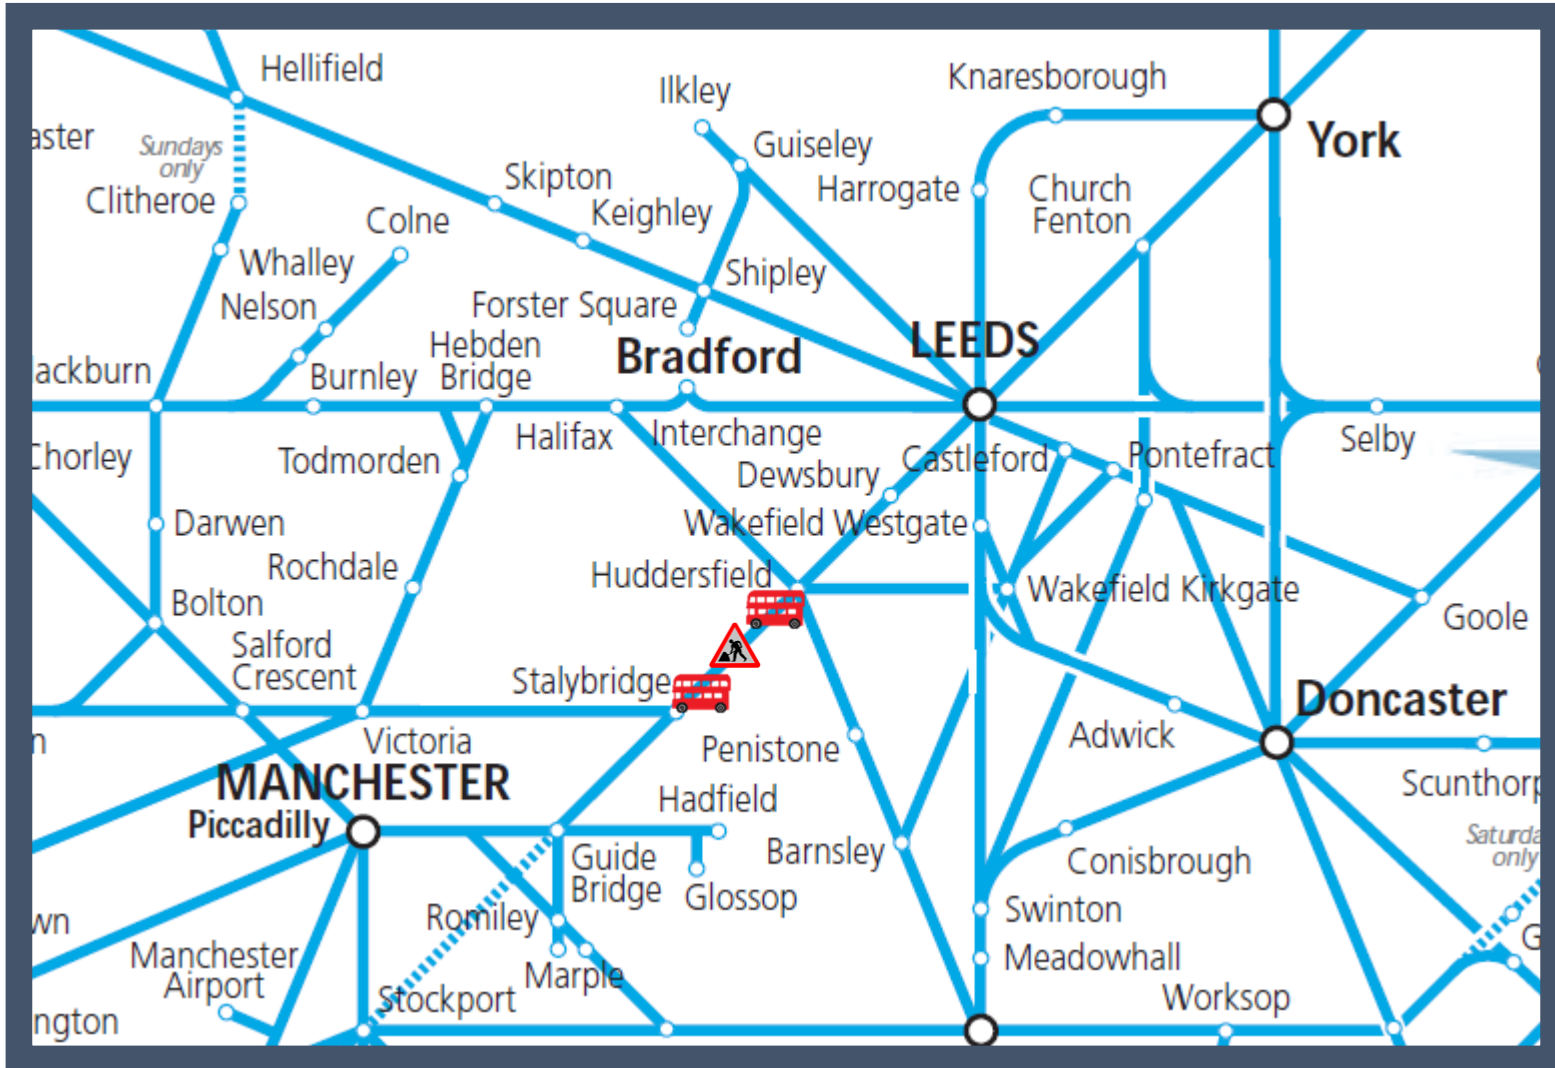

# Engineering work is taking place between Salybridge and Huddersfield TOC affected: TransPennine Express

Key:

	Engineering Works
	Bus Replacement Services