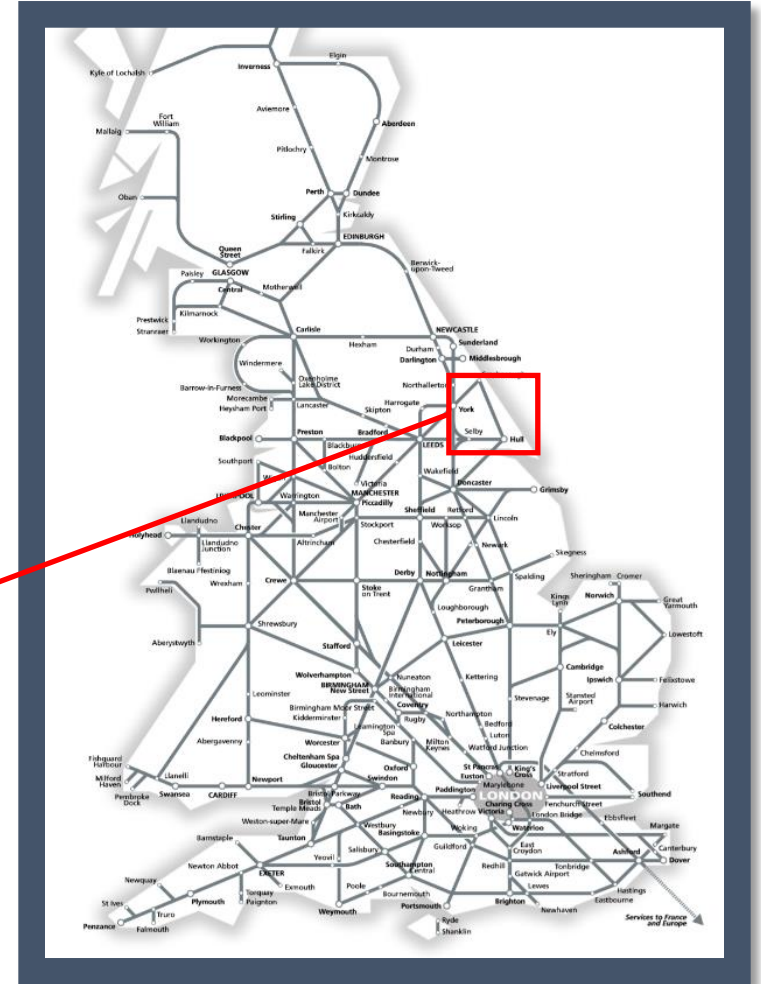

Buses replace trains between Hull and Bridlington

TOC affected: Northern

Key:	
	Engineering Works
	Bus Replacement Services