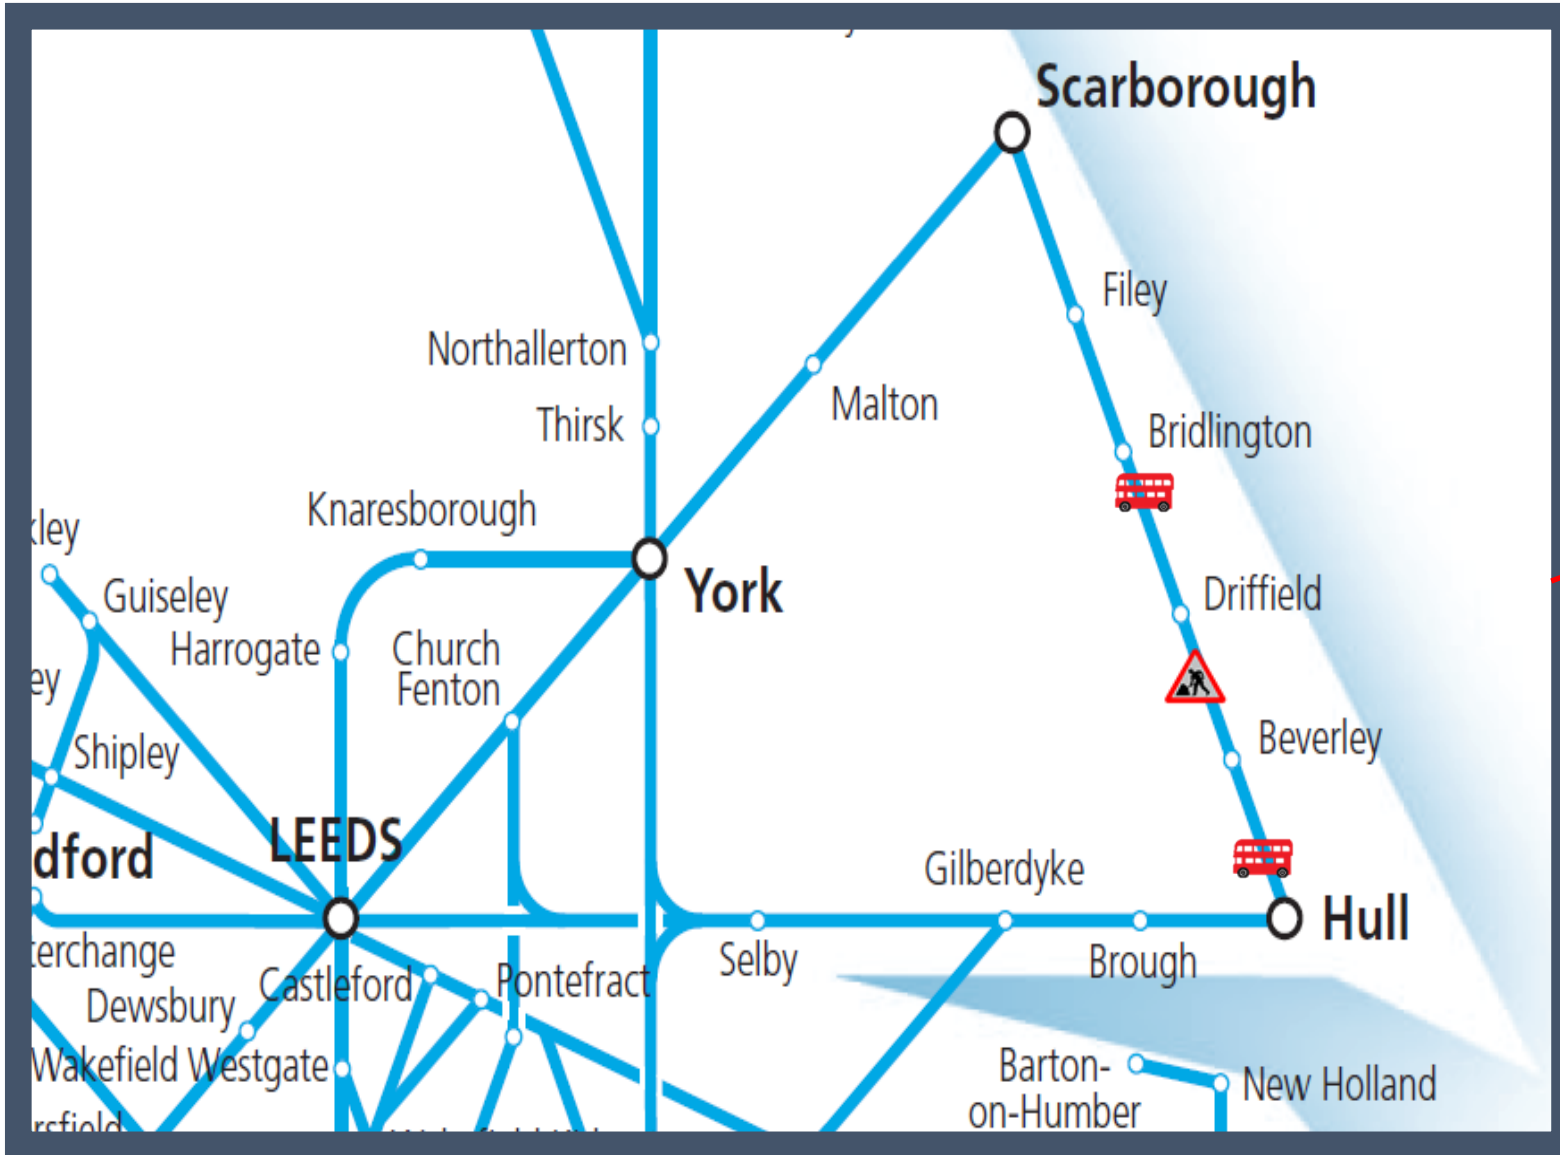

Buses replace trains between Hull and Bridlington

TOC affected: Northern

Key:	
	Engineering Works
	Bus Replacement Services