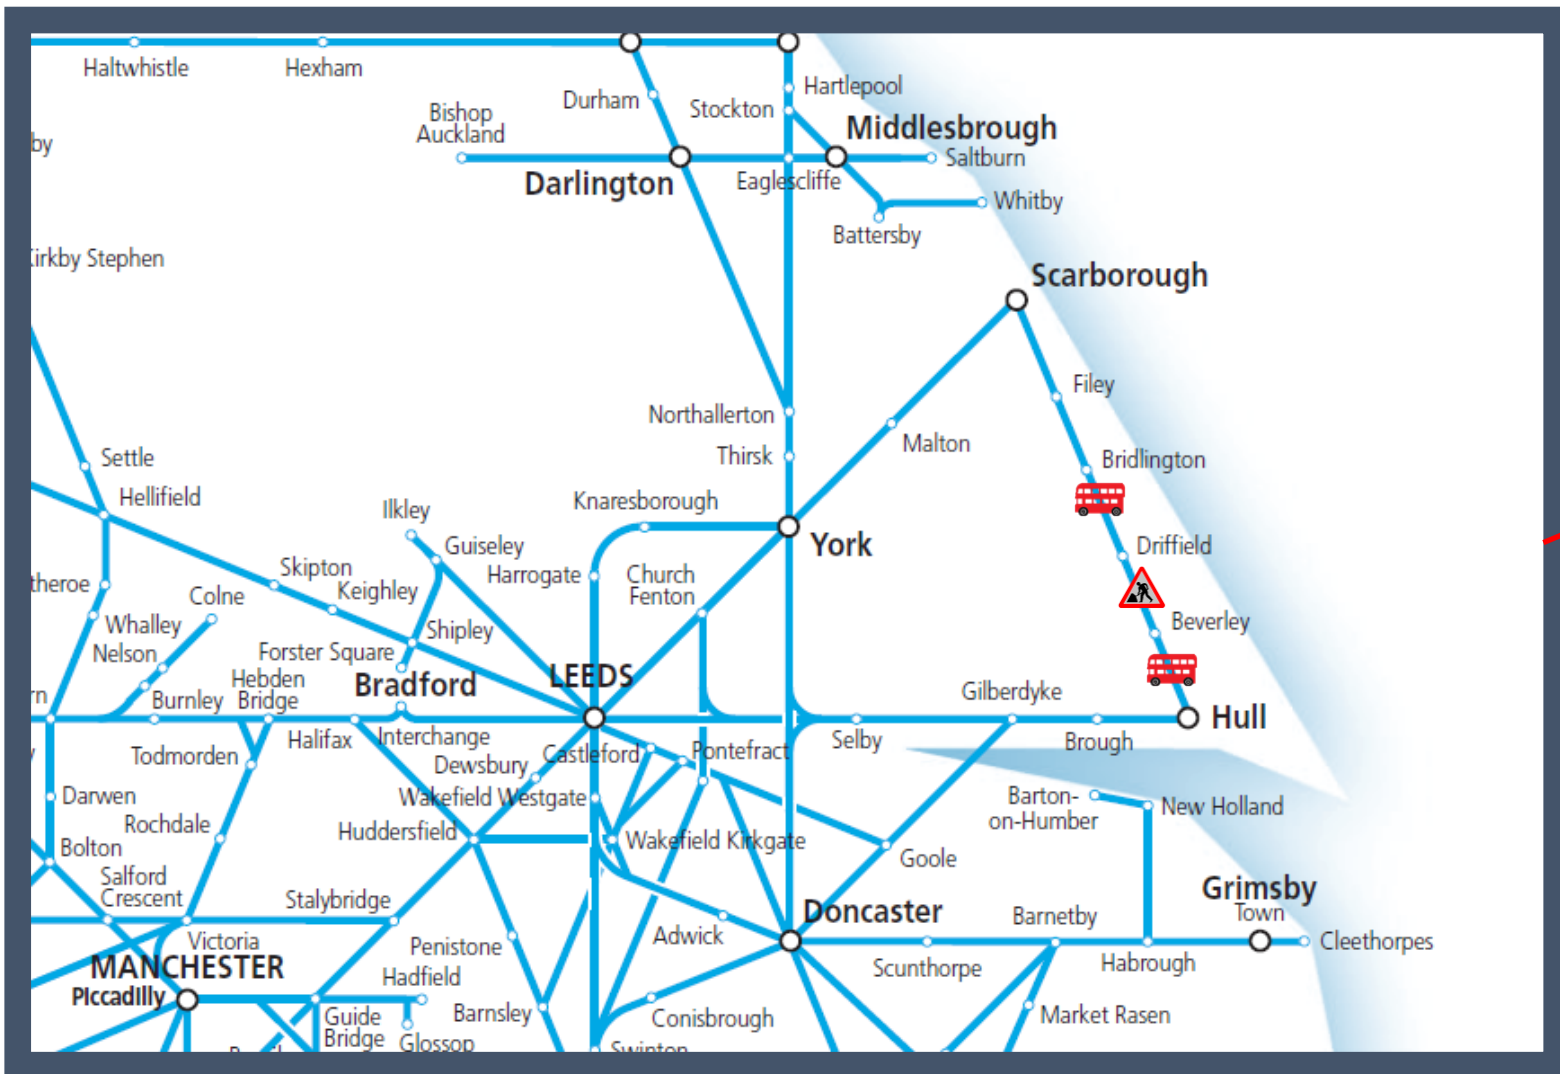

Buses replace trains between Hull and Bridlington

TOC affected: Northern

Key:

Engineering Works

Bus Replacement Services