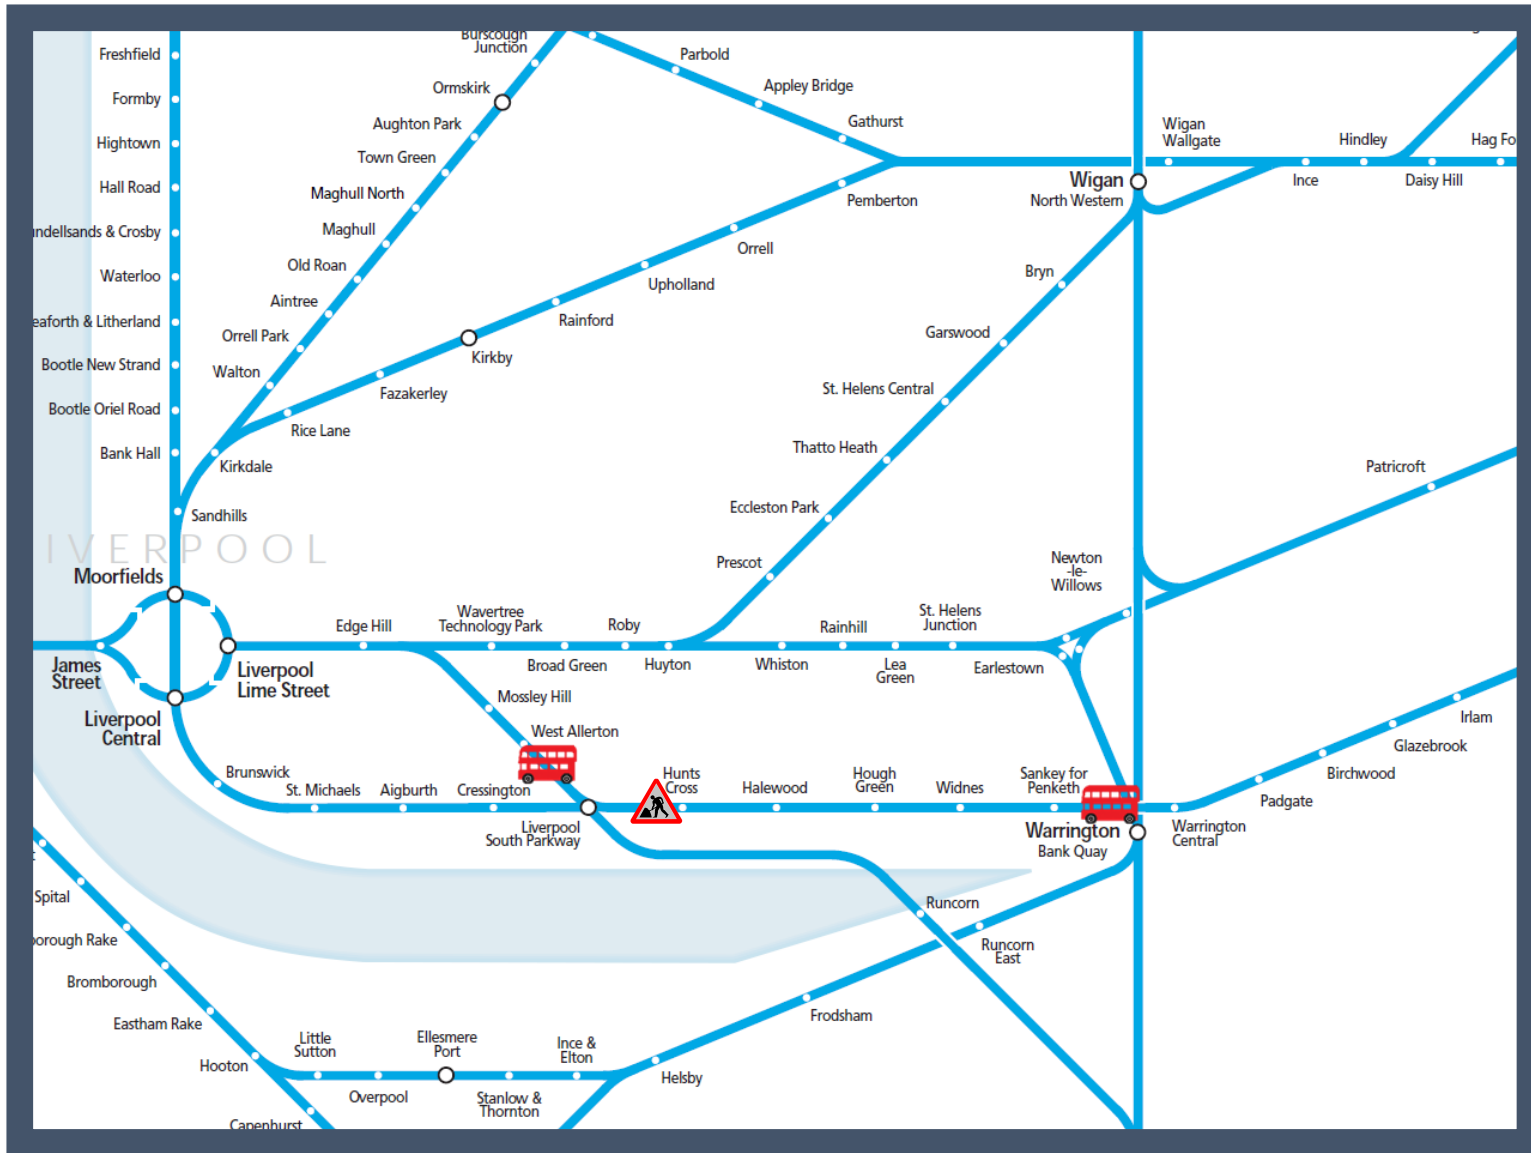

Amended service between Liverpool Lime Street and Warrington Central

TOCs affected: East Midlands Trains, Northern

Key:

	Engineering Works
	Bus Replacement Services