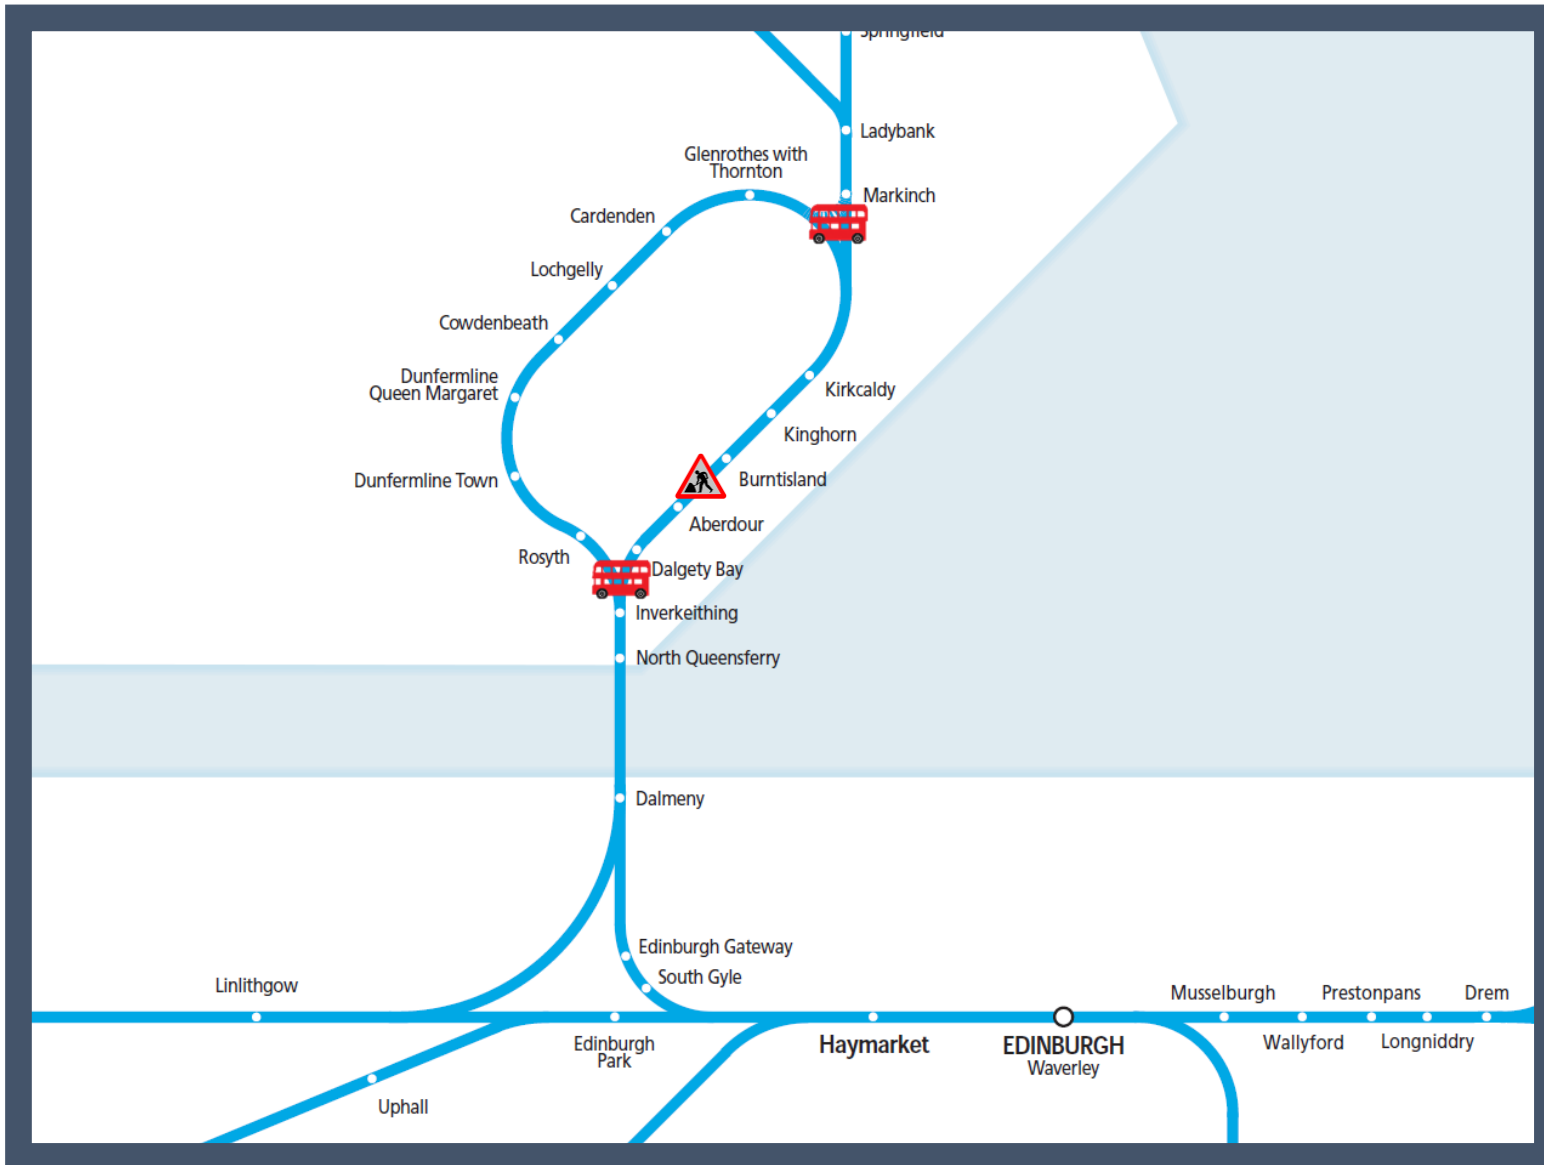

Buses replace trains between Inverkeithing and Markinch

TOCs affected: CrossCountry, London North Eastern Railway, ScotRail

Key:

Engineering Works

Bus Replacement Services