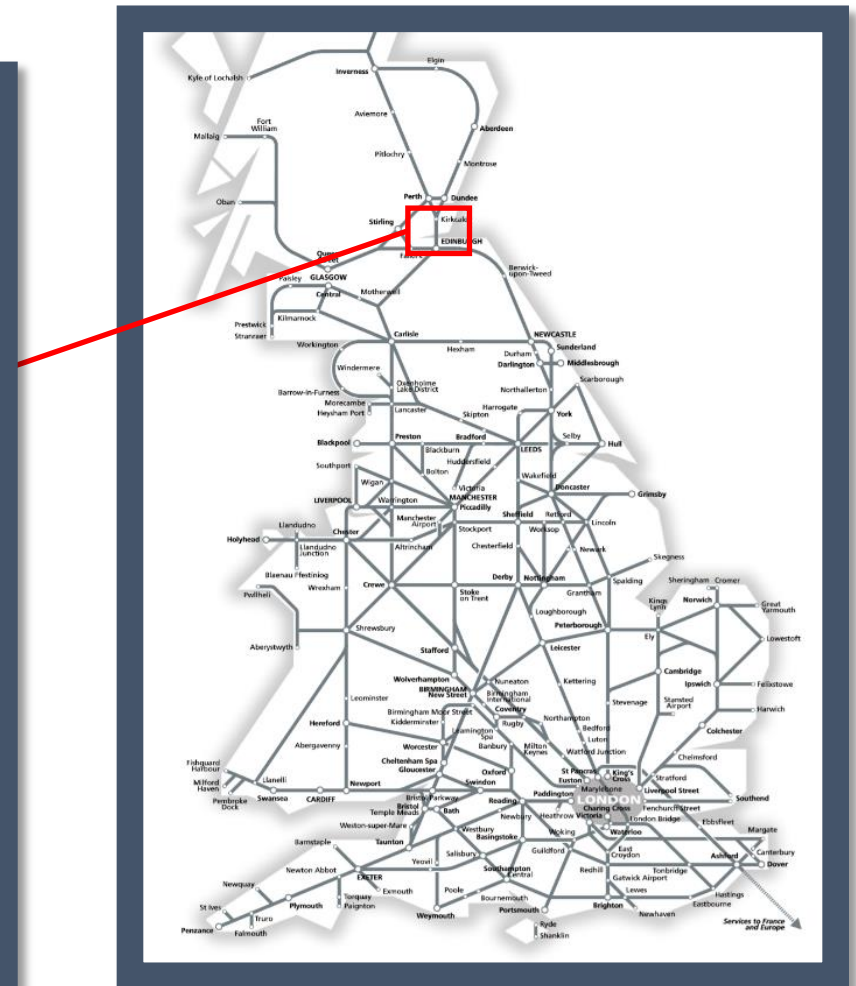

Buses replace trains between Inverkeithing and Markinch

TOCs affected: CrossCountry, London North Eastern Railway, ScotRail

Key:

Engineering Works

Bus Replacement Services