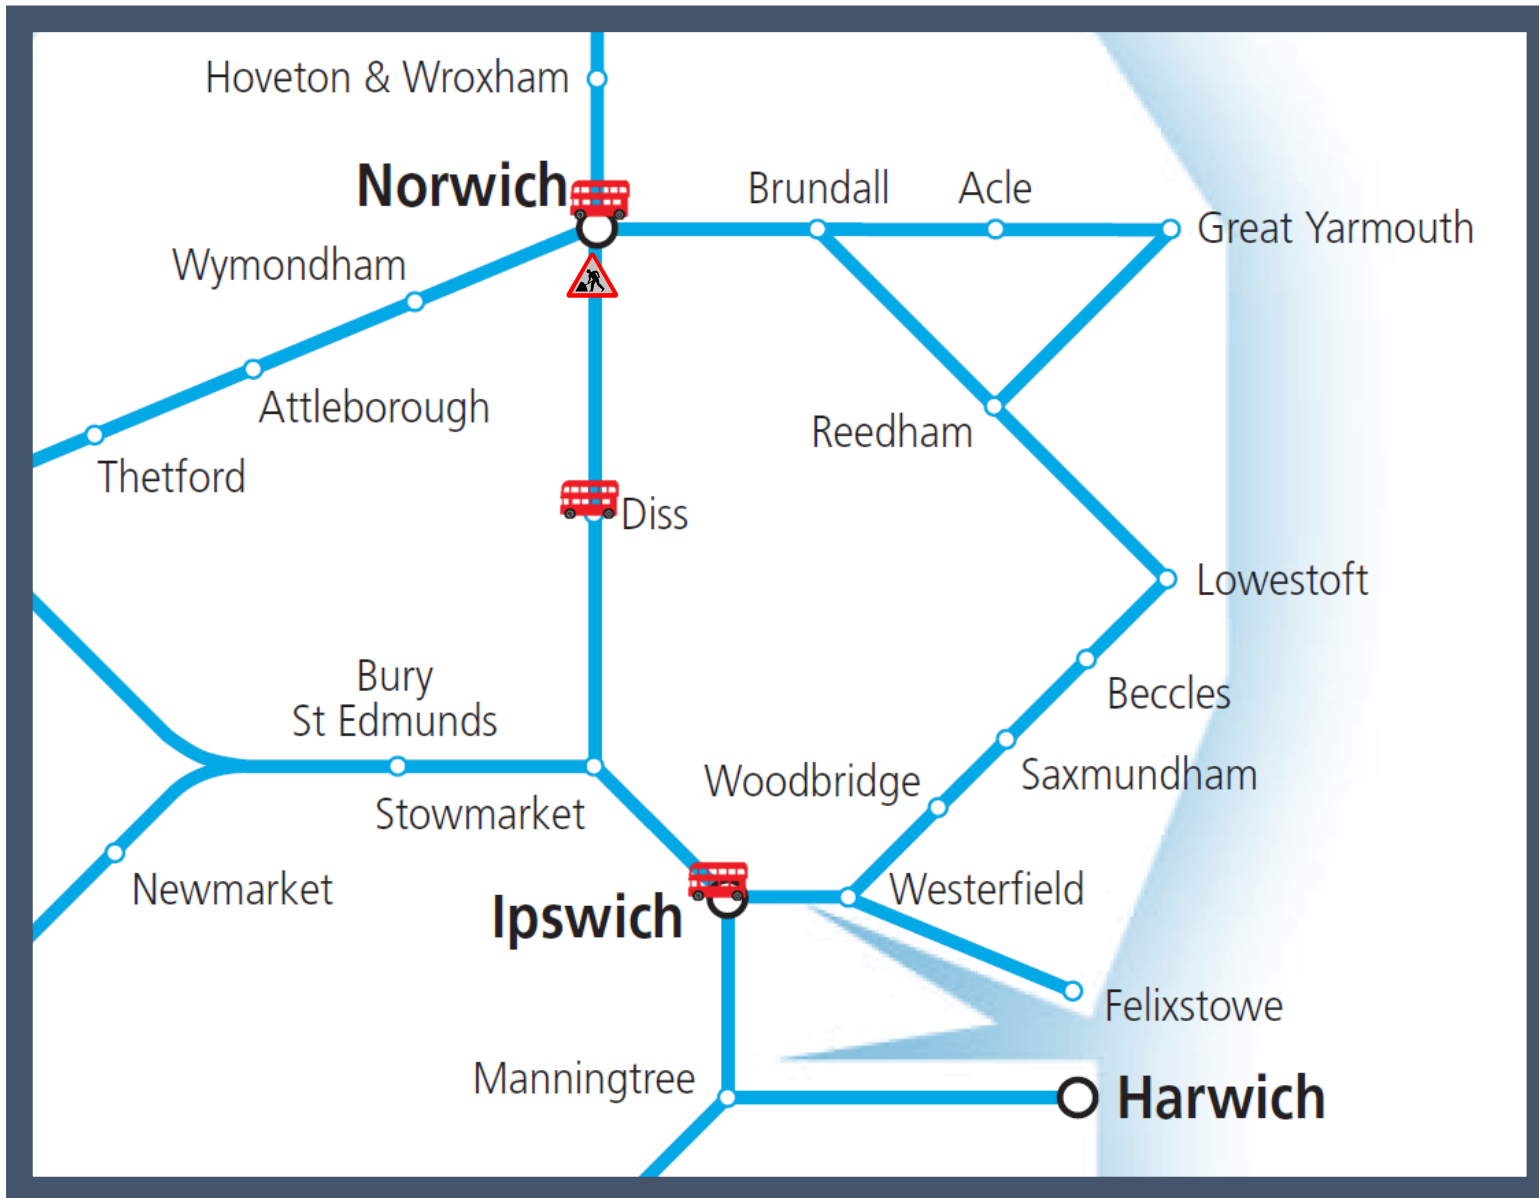

Amended overnight trains between Ipswich and Norwich

TOC affected: Greater Anglia

Key:

Engineering Works

Bus Replacement Services