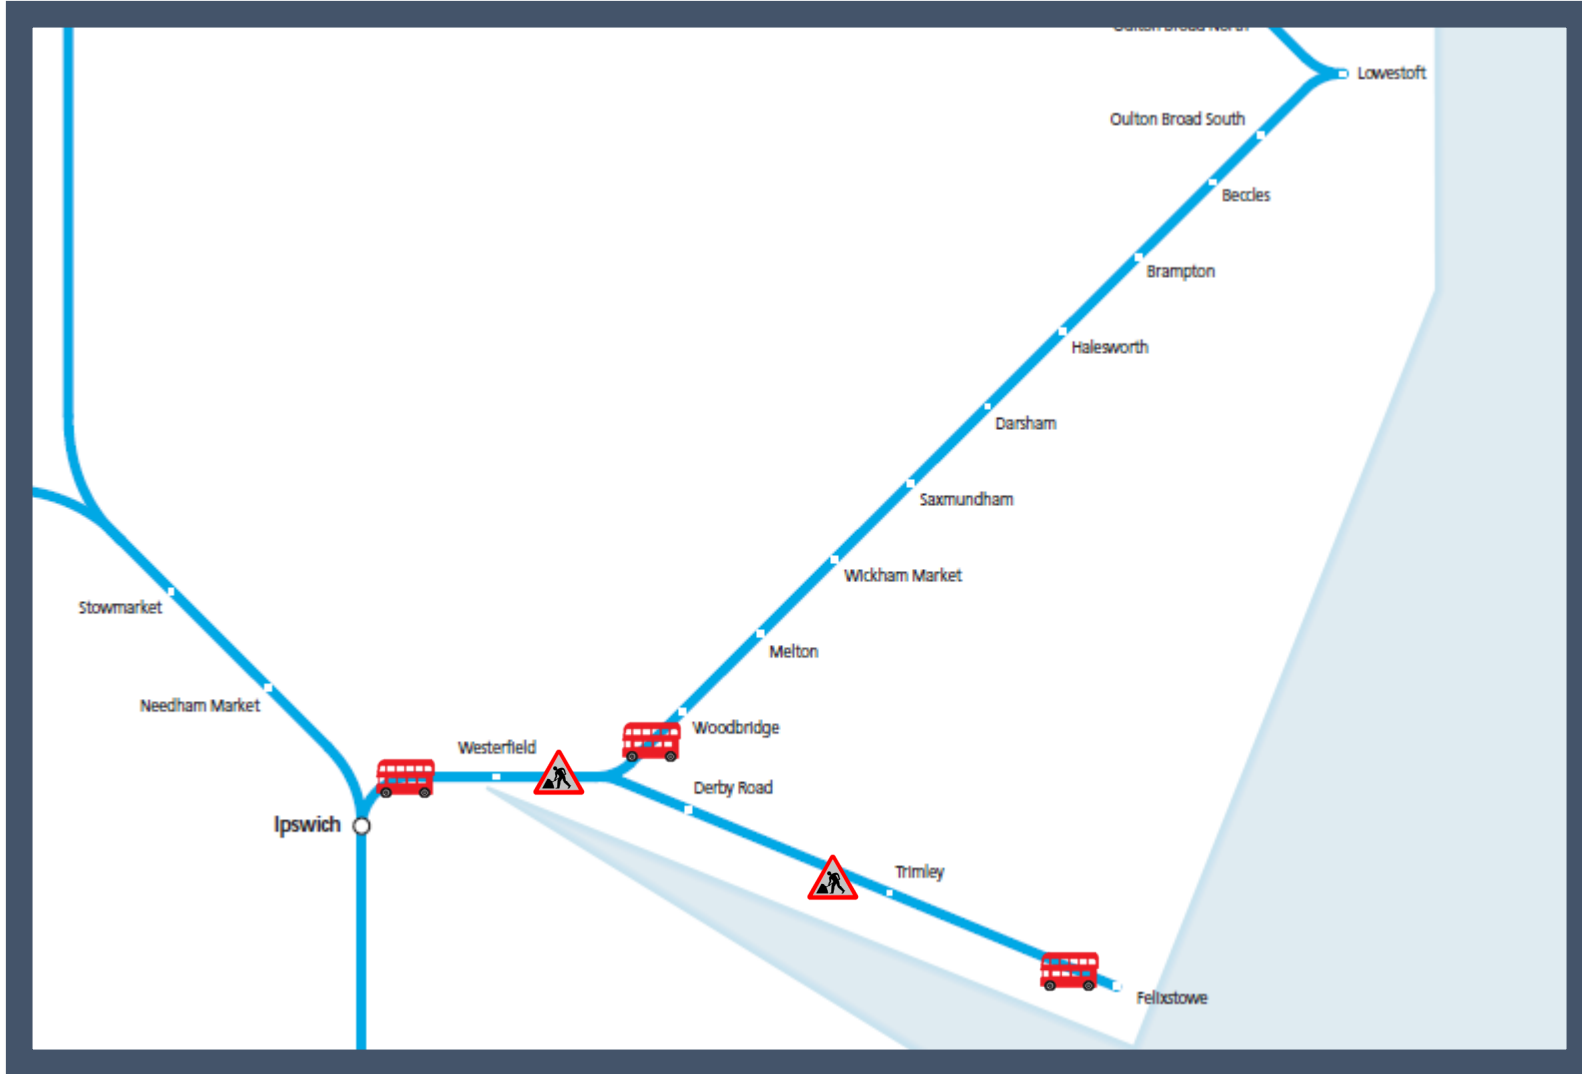

# Buses replace trains between Ipswich and Woodbridge / Felixstowe

TOC affected: Greater Anglia

Key:	
	Engineering Works
	Bus Replacement Services