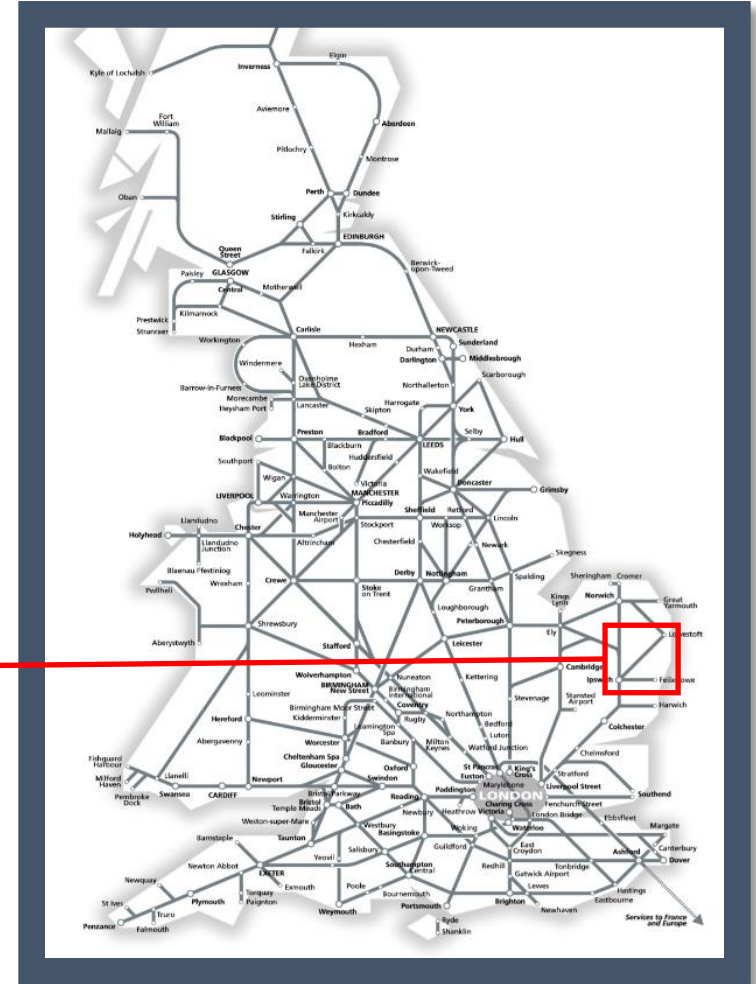

# Buses replace trains between Ipswich and Woodbridge / Felixstowe

TOC affected: Greater Anglia

Key:	
	Engineering Works
	Bus Replacement Services