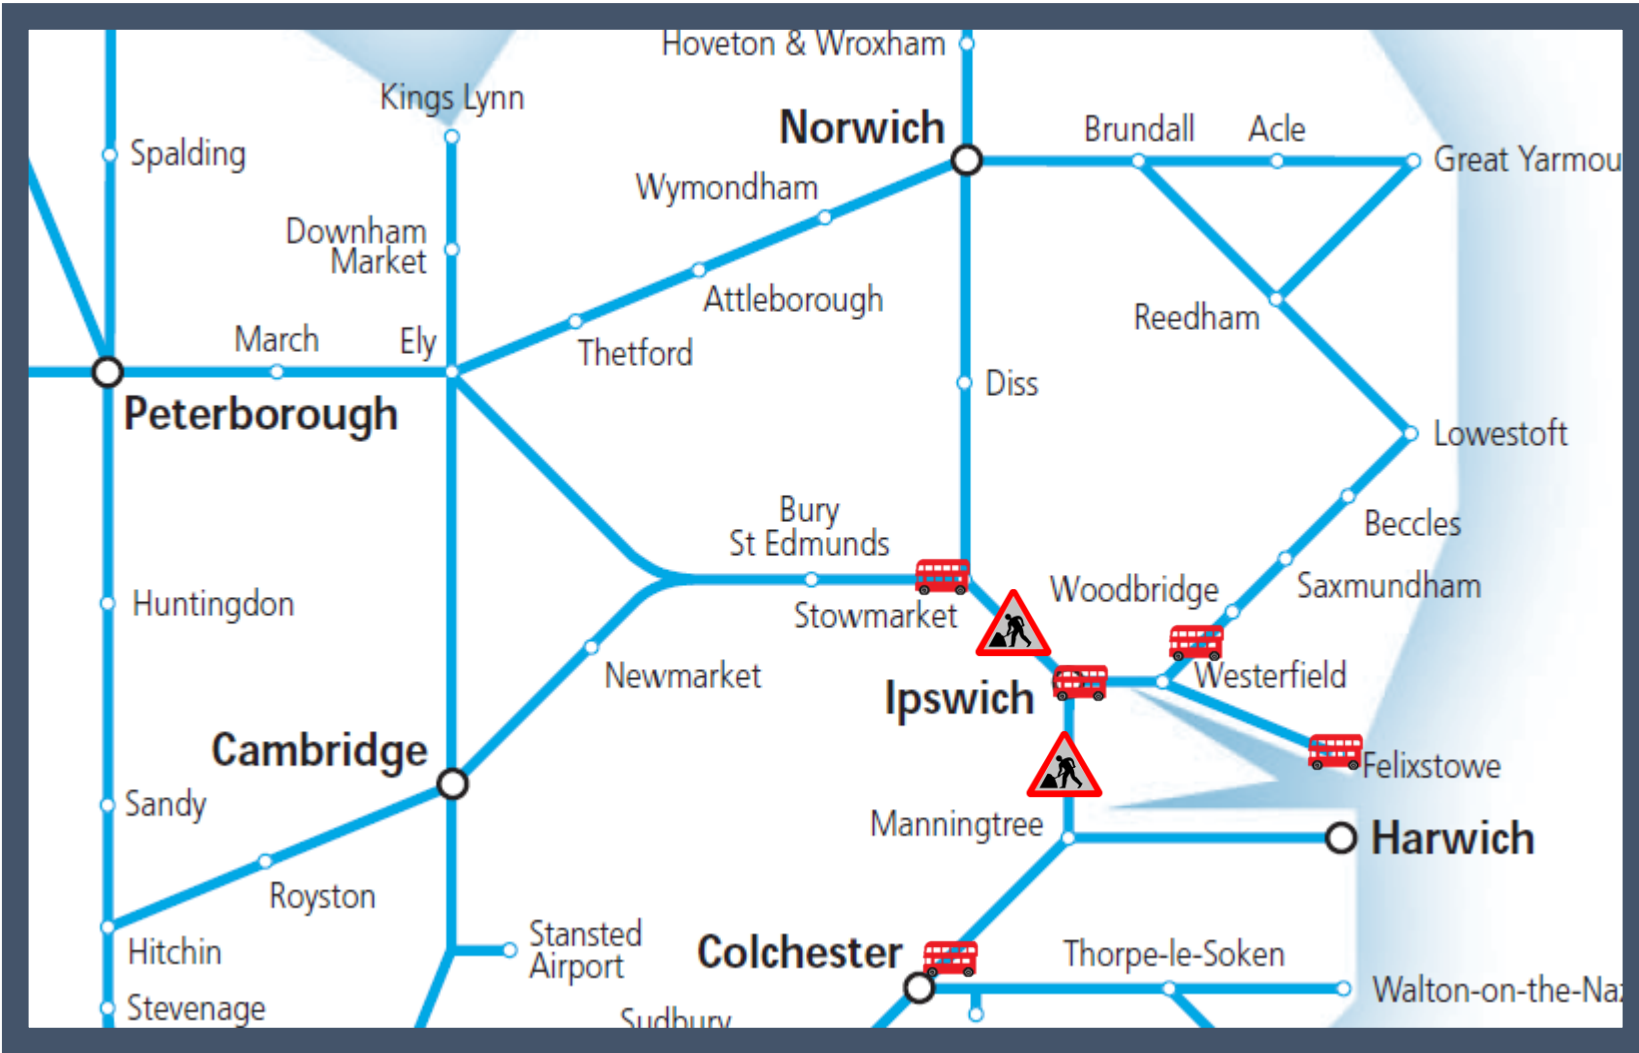

**Buses replace trains in the Ipswich area**  
 TOC affected: Greater Anglia

**Key:**

-  Engineering Works
-  Bus Replacement Services