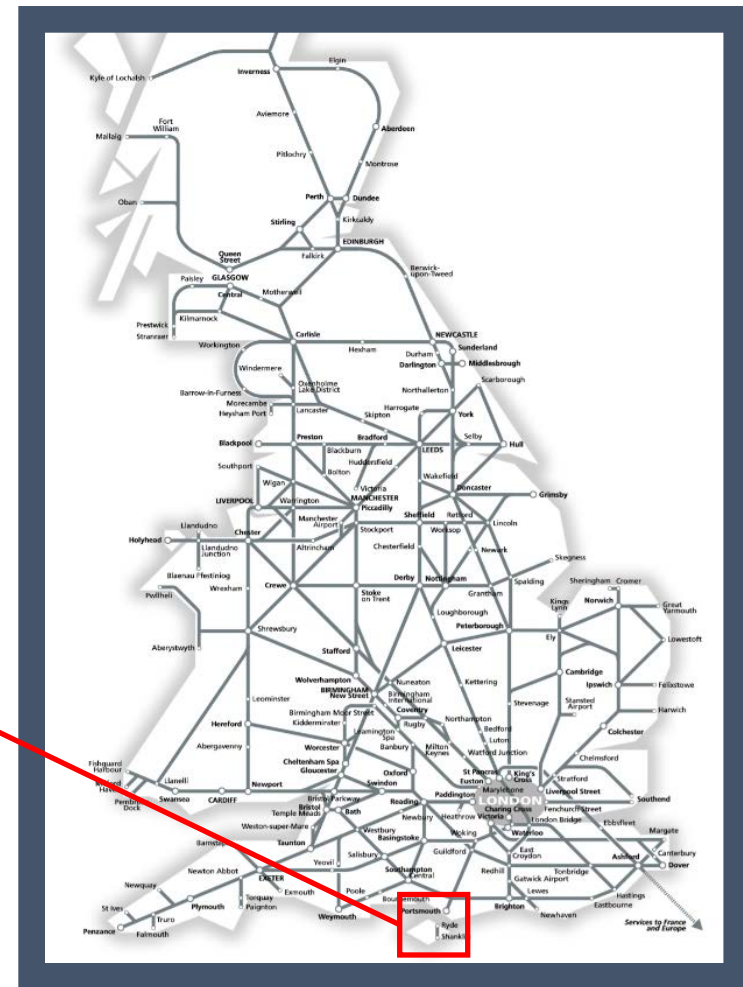

A problem under investigation between Ryde Pier Head and Shanklin

TOC affected: Island Line

Key:

Tree on the Railway