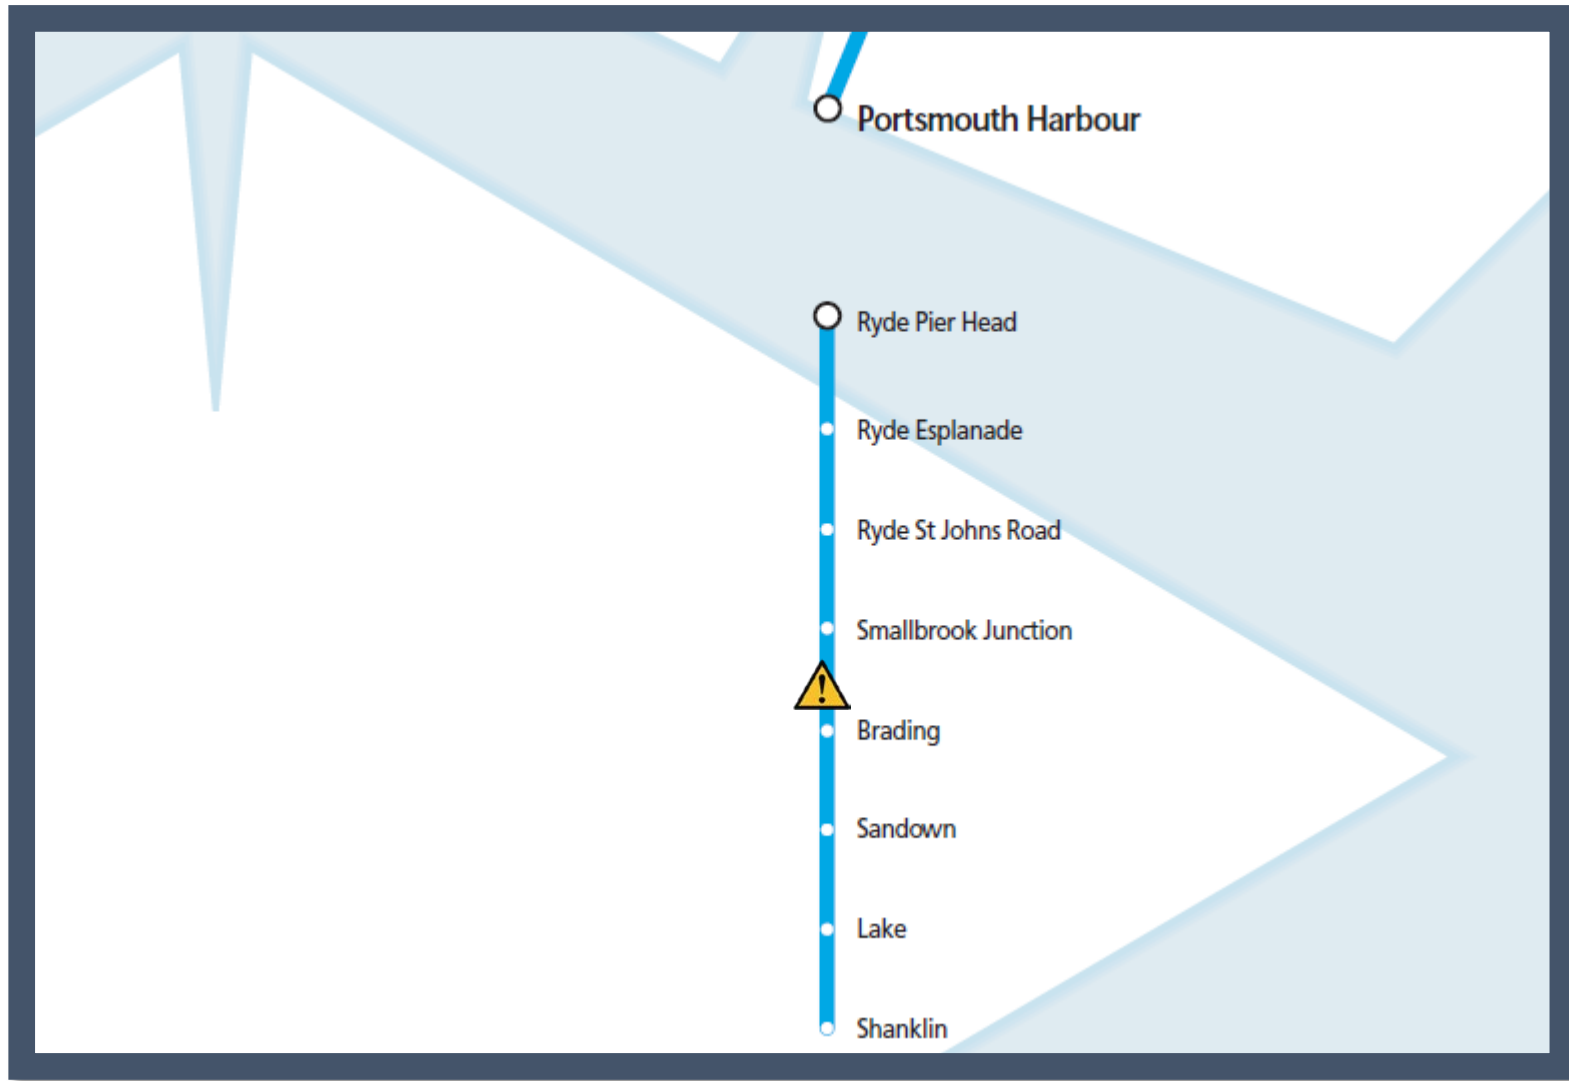

A problem under investigation between Ryde Pier Head and Shanklin

TOC affected: Island Line

Key:

Tree on the Railway