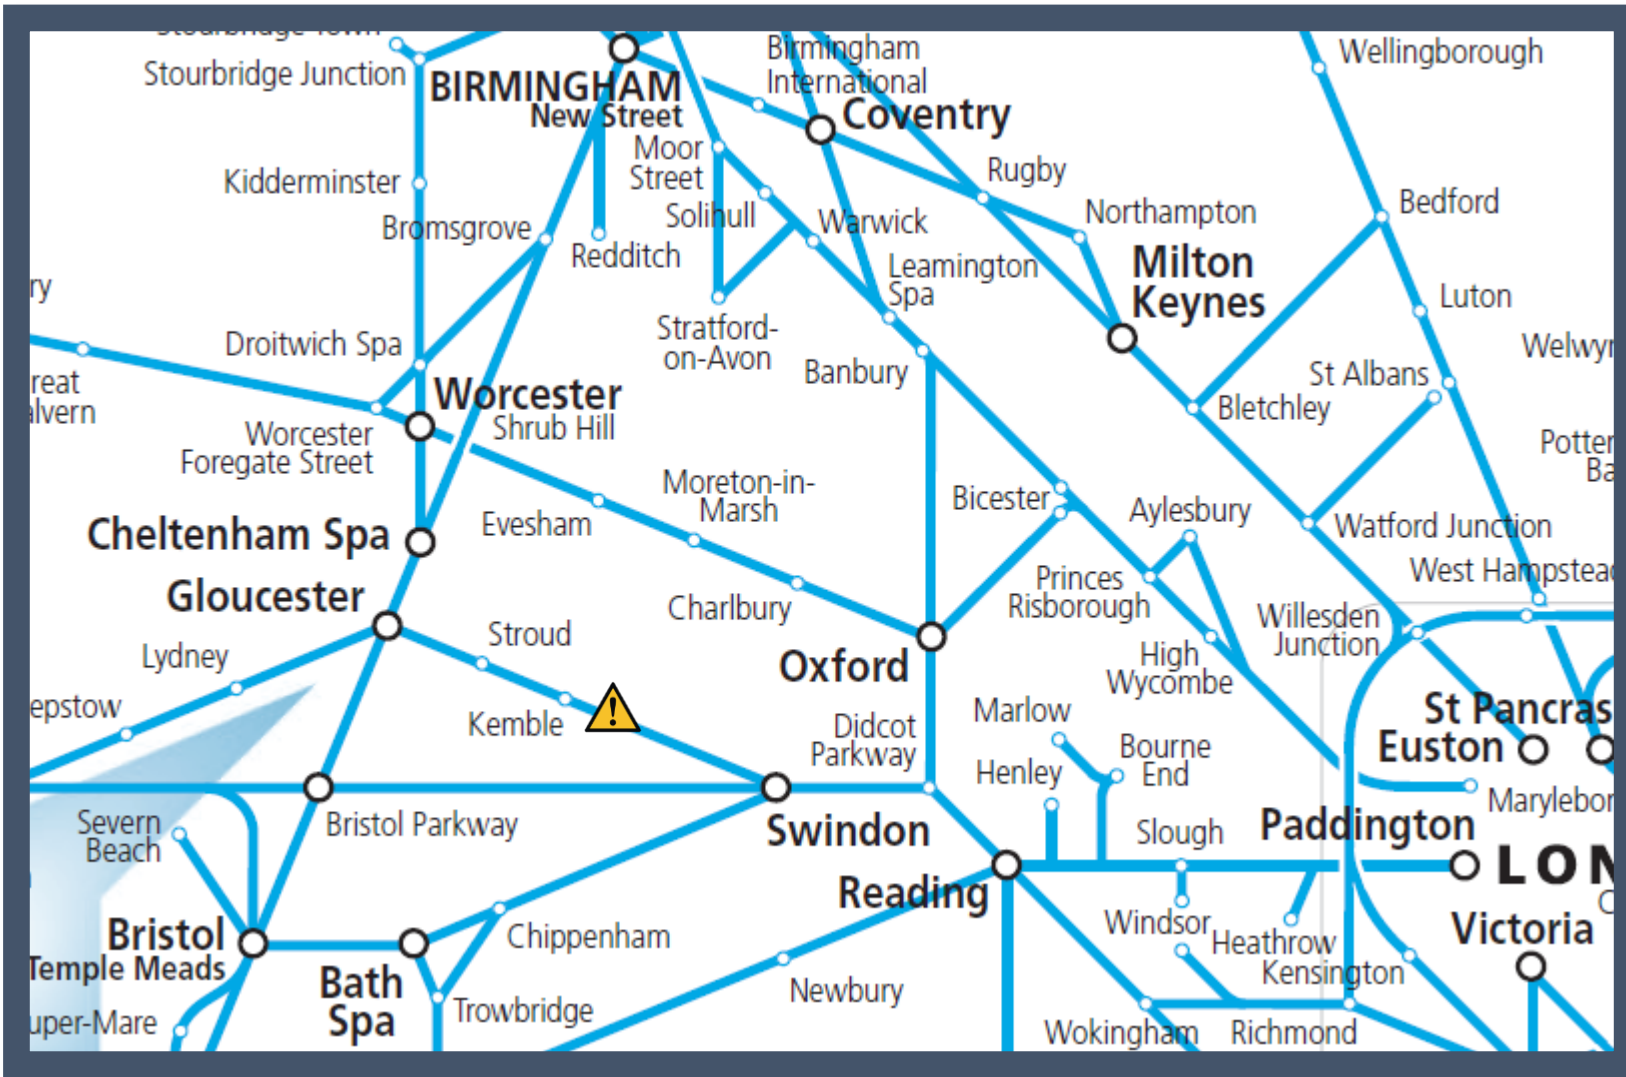

# A safety inspection of the track between Gloucester and Swindon

TOC affected: Great Western Railway

Key:

	Disruption
---	------------