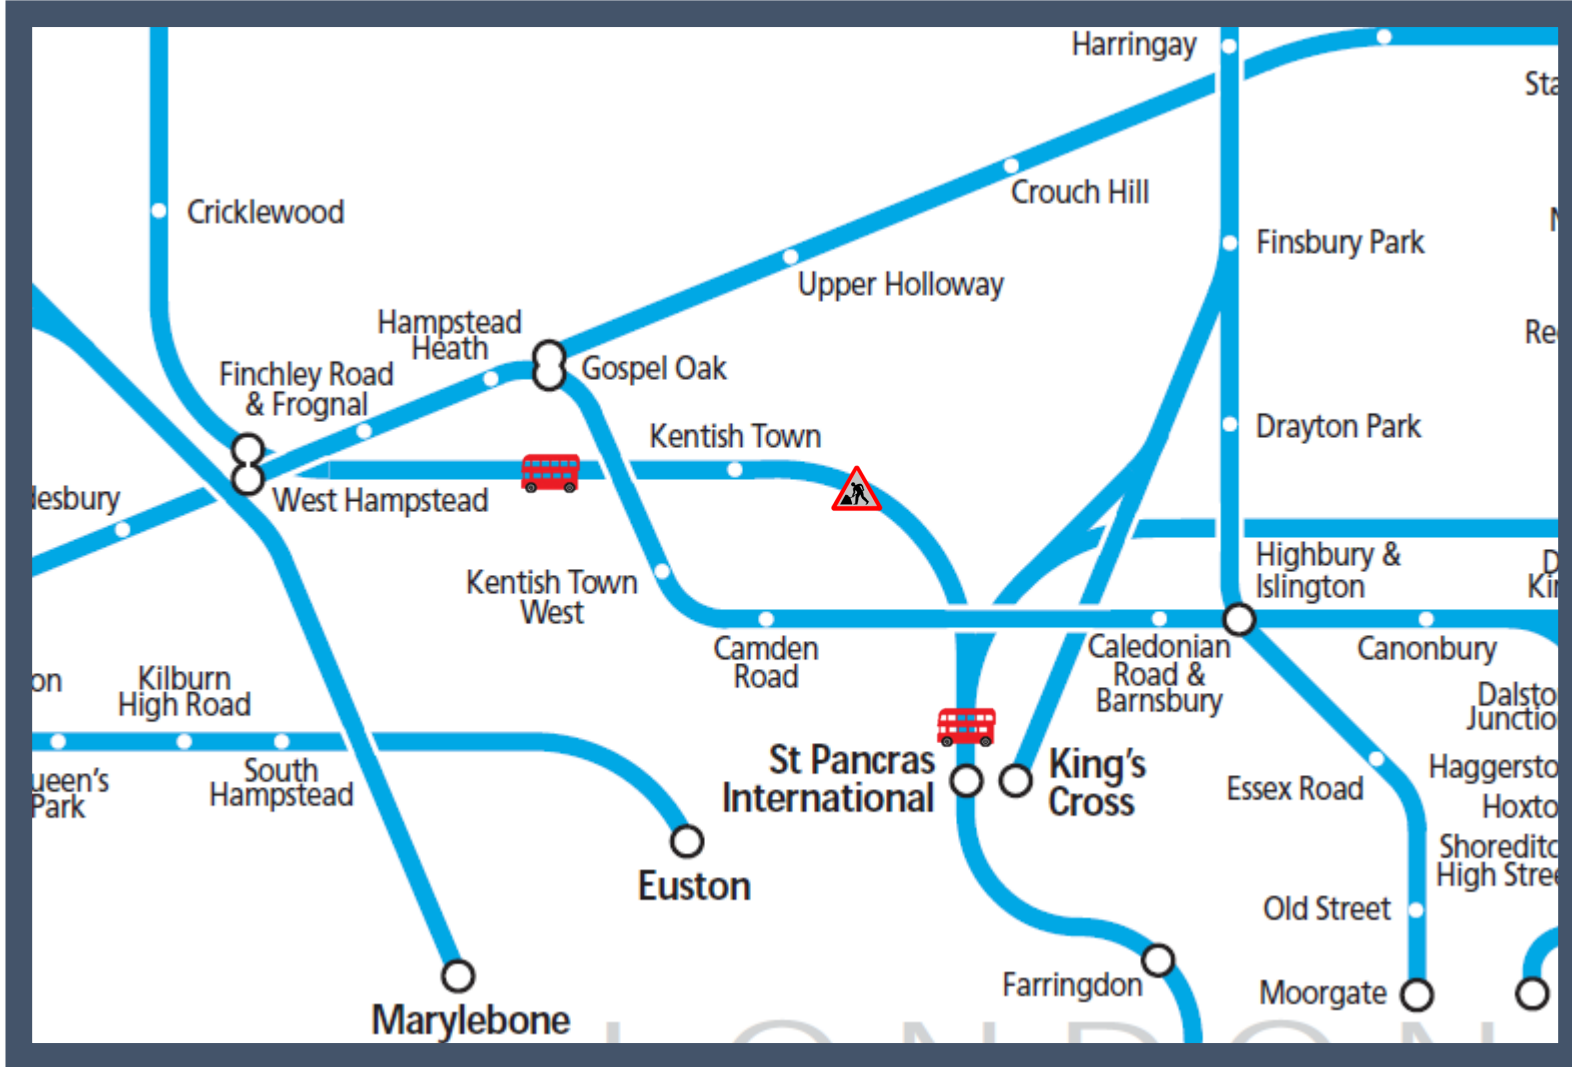

# Buses replace trains to / from Kentish Town until 09:15

TOC affected: Thameslink

Key:

Engineering Works

Bus Replacement Services