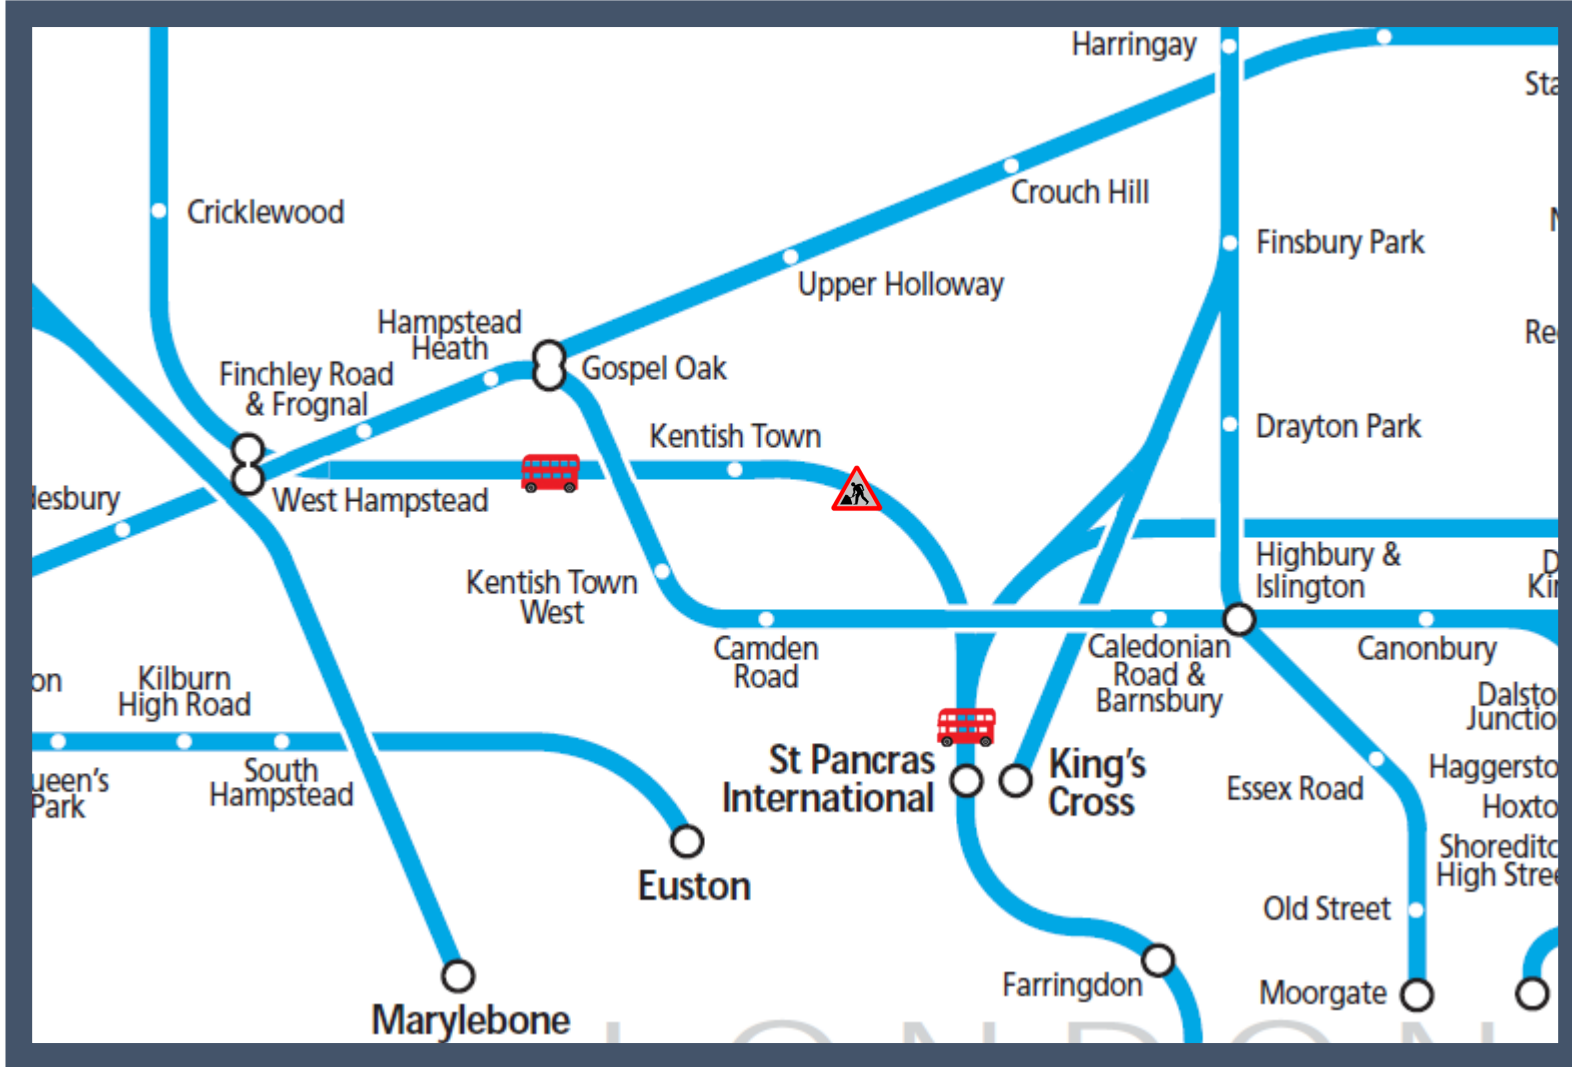

Buses replace trains to / from Kentish Town until 09:15

TOC affected: Thameslink

Key:

Engineering Works

Bus Replacement Services