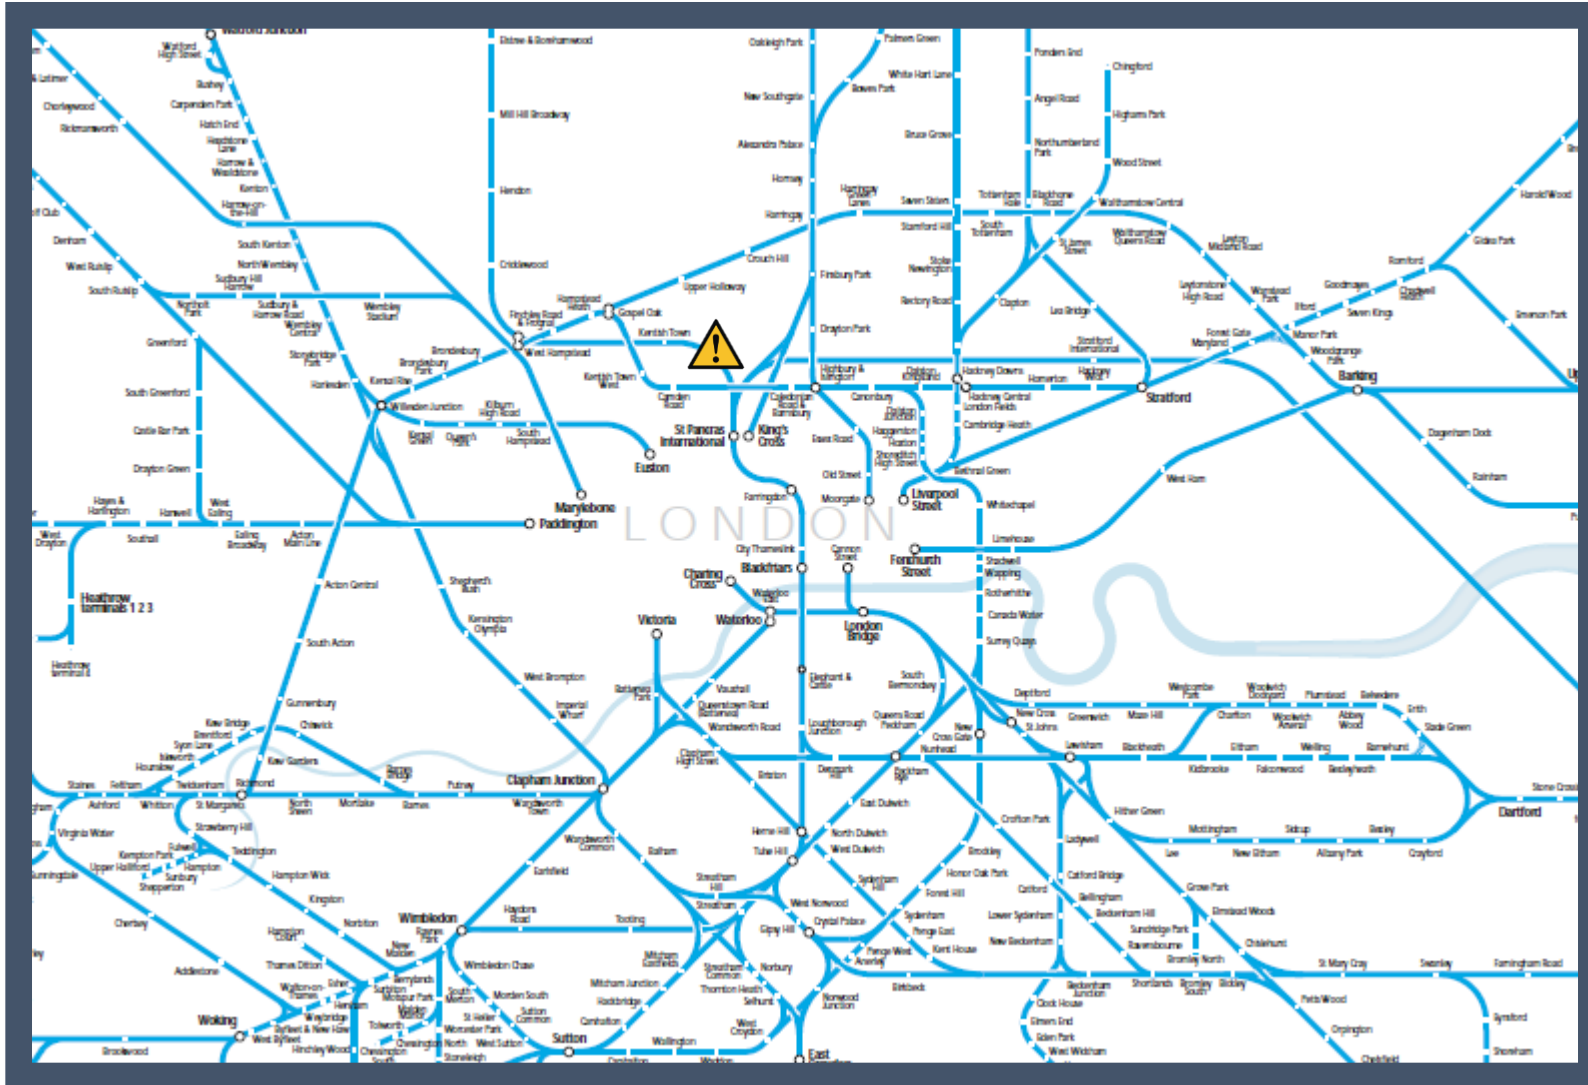

A fault with the signalling system at Kentish Town

TOC affected: Thameslink

Key:

	Disruption
---	------------