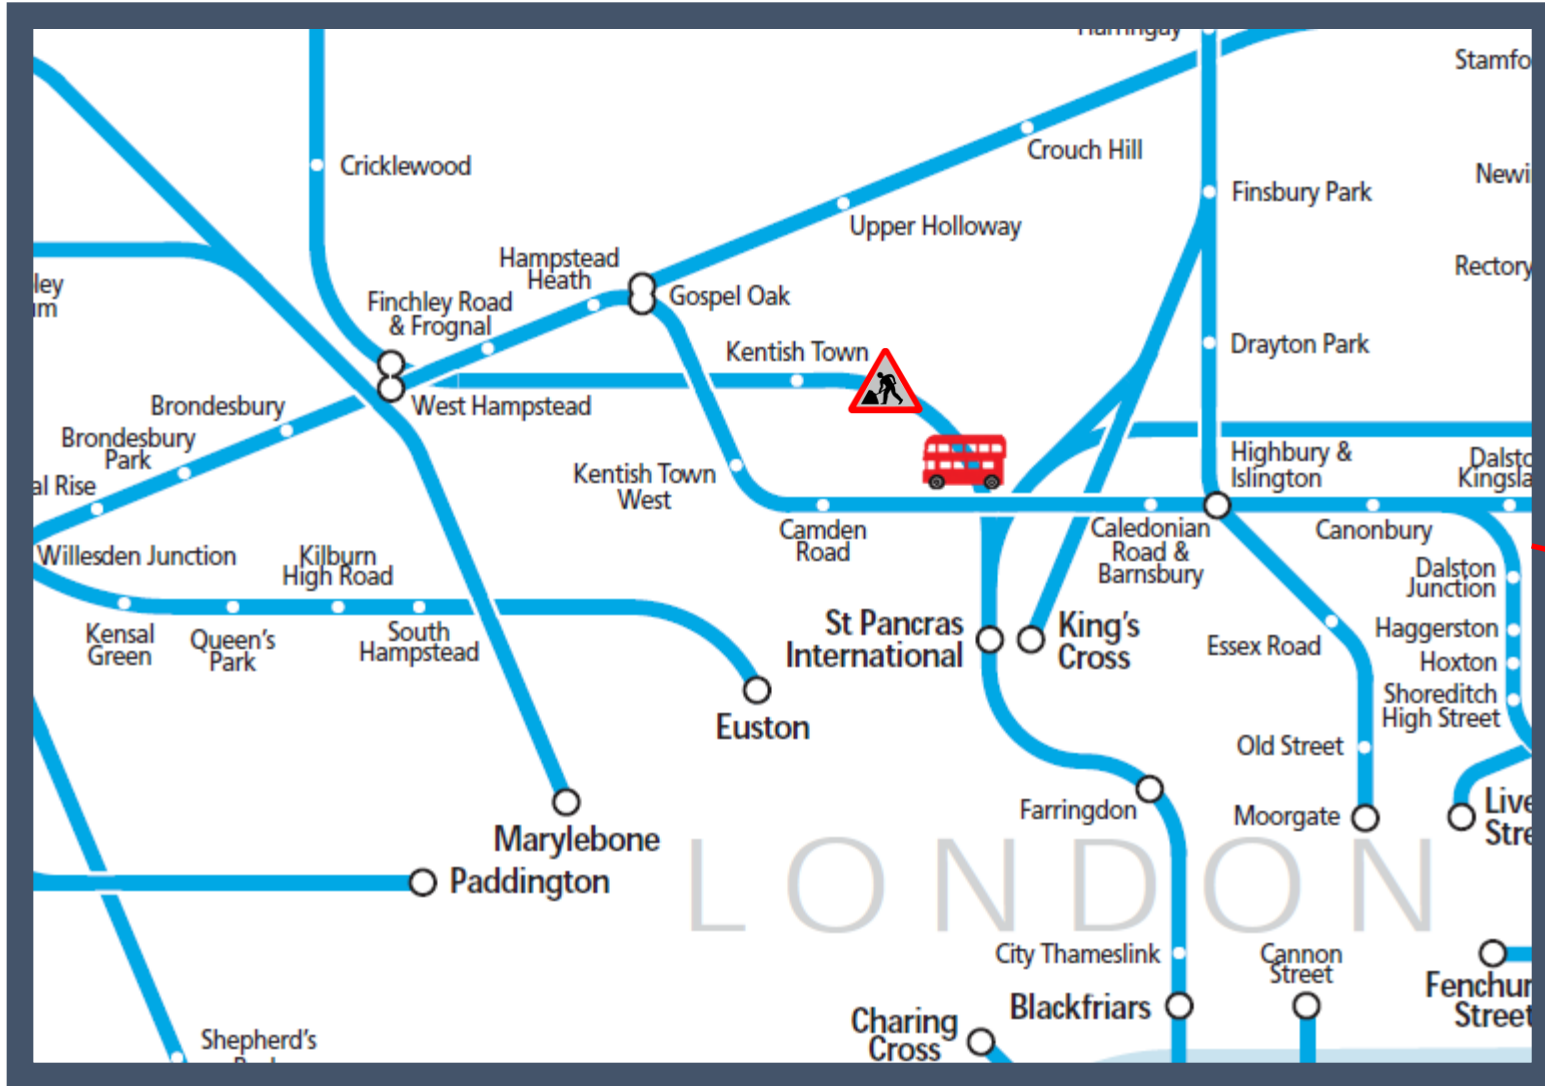

No trains at Kentish Town TOC affected: Thameslink

Key:

Engineering Works

Bus Replacement Services