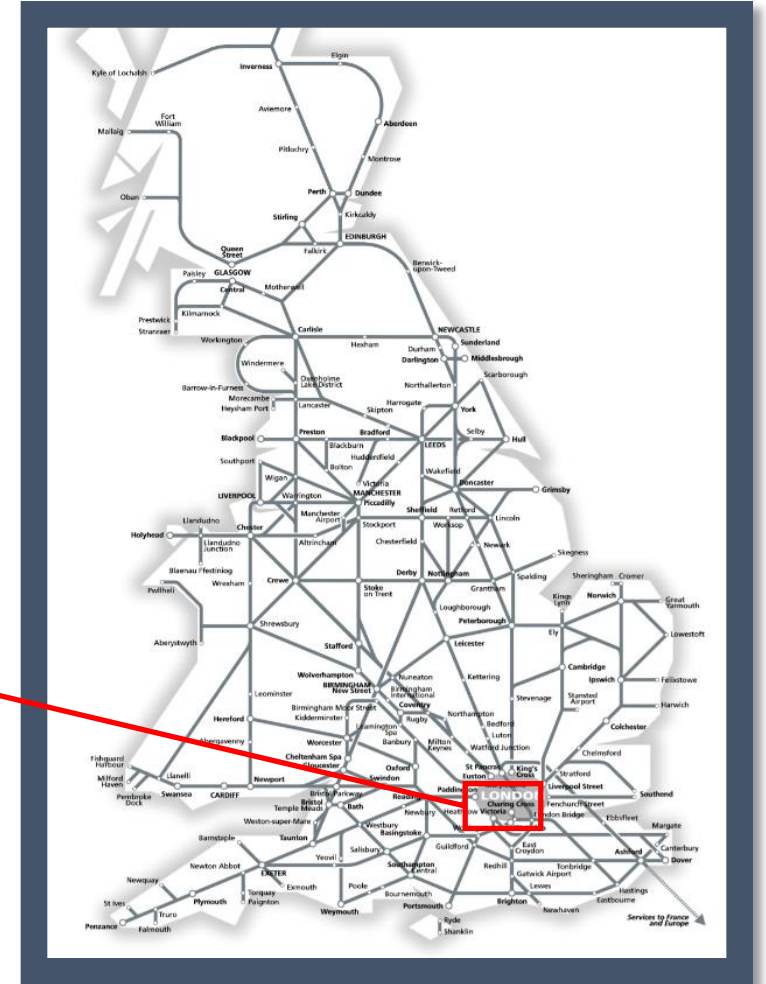

A fault with the signalling system at Kew Gardens TOC affected: London Overground

Key:

Disruption