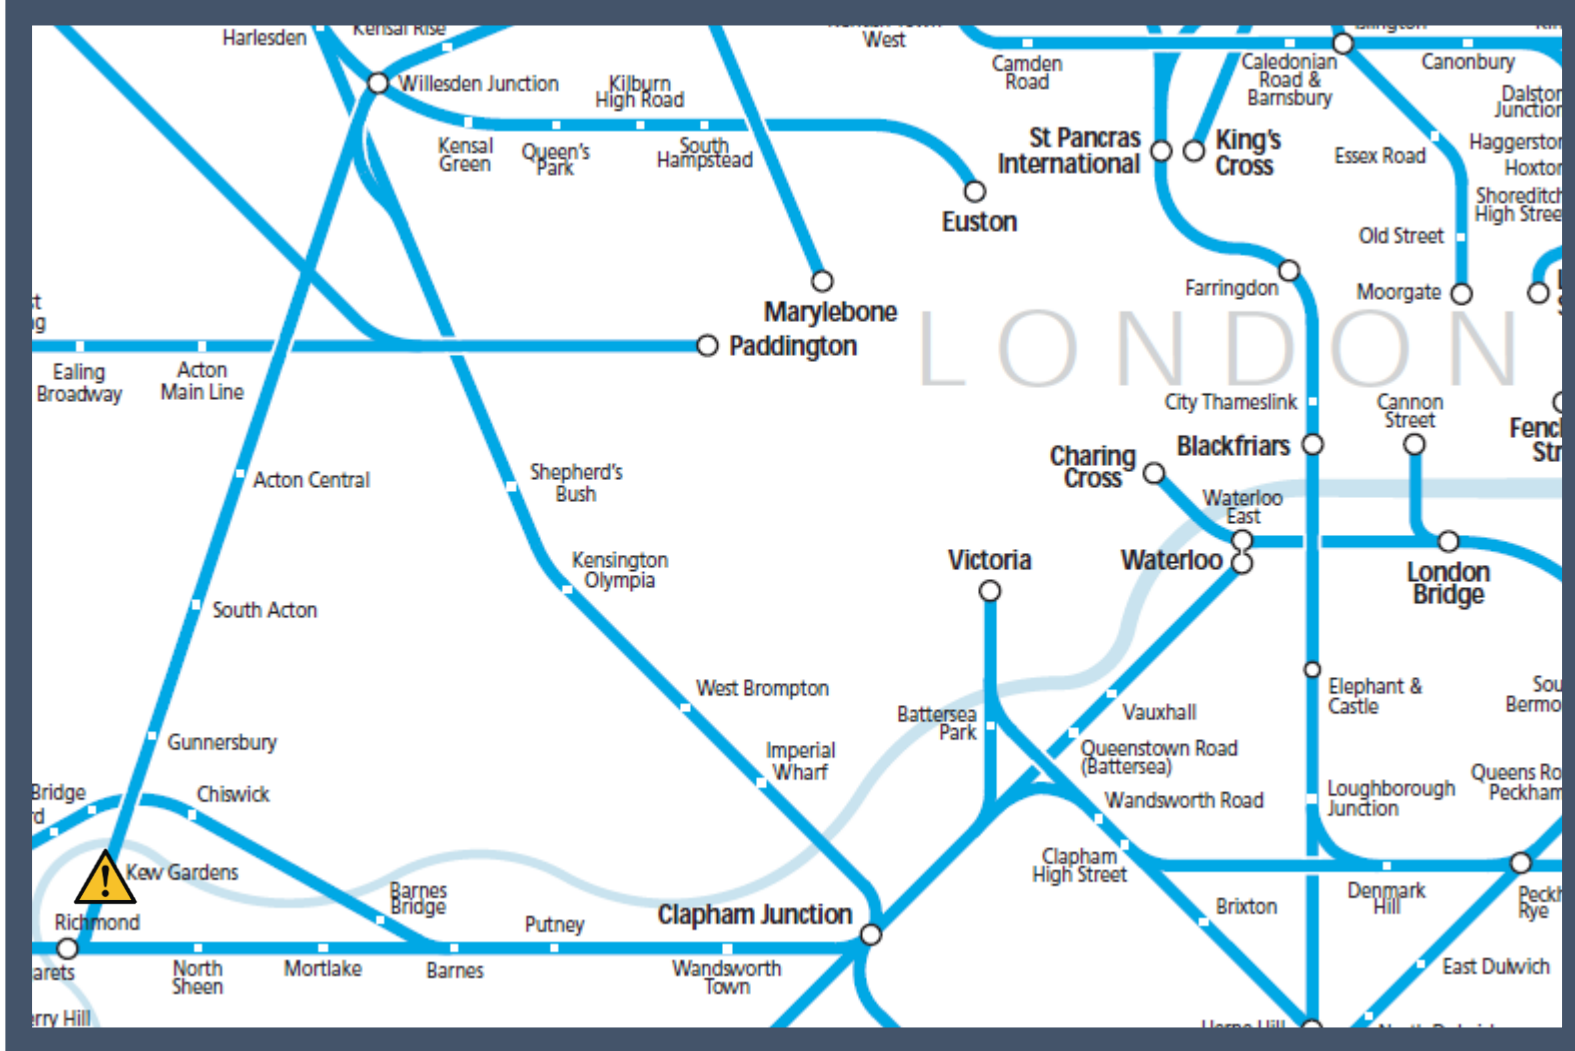

A fault with the signalling system at Kew Gardens TOC affected: London Overground

Key:

Disruption