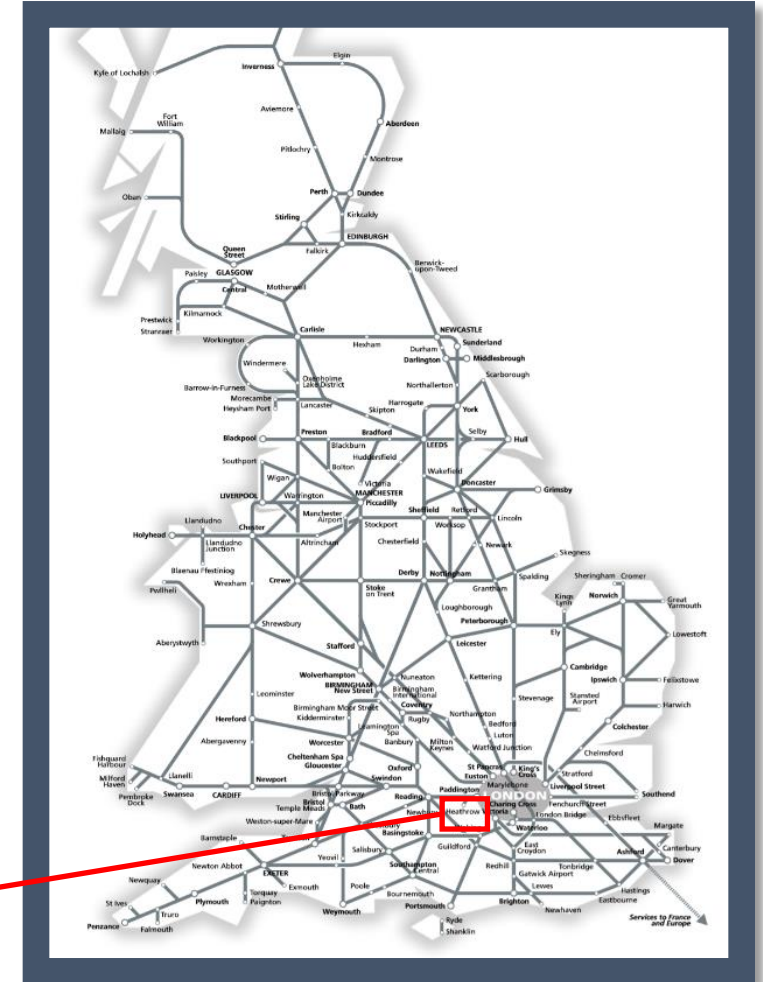

A problem currently under investigation between Kew Gardens and Richmond

TOC affected: London Overground

Key:

	Disruption
--	------------