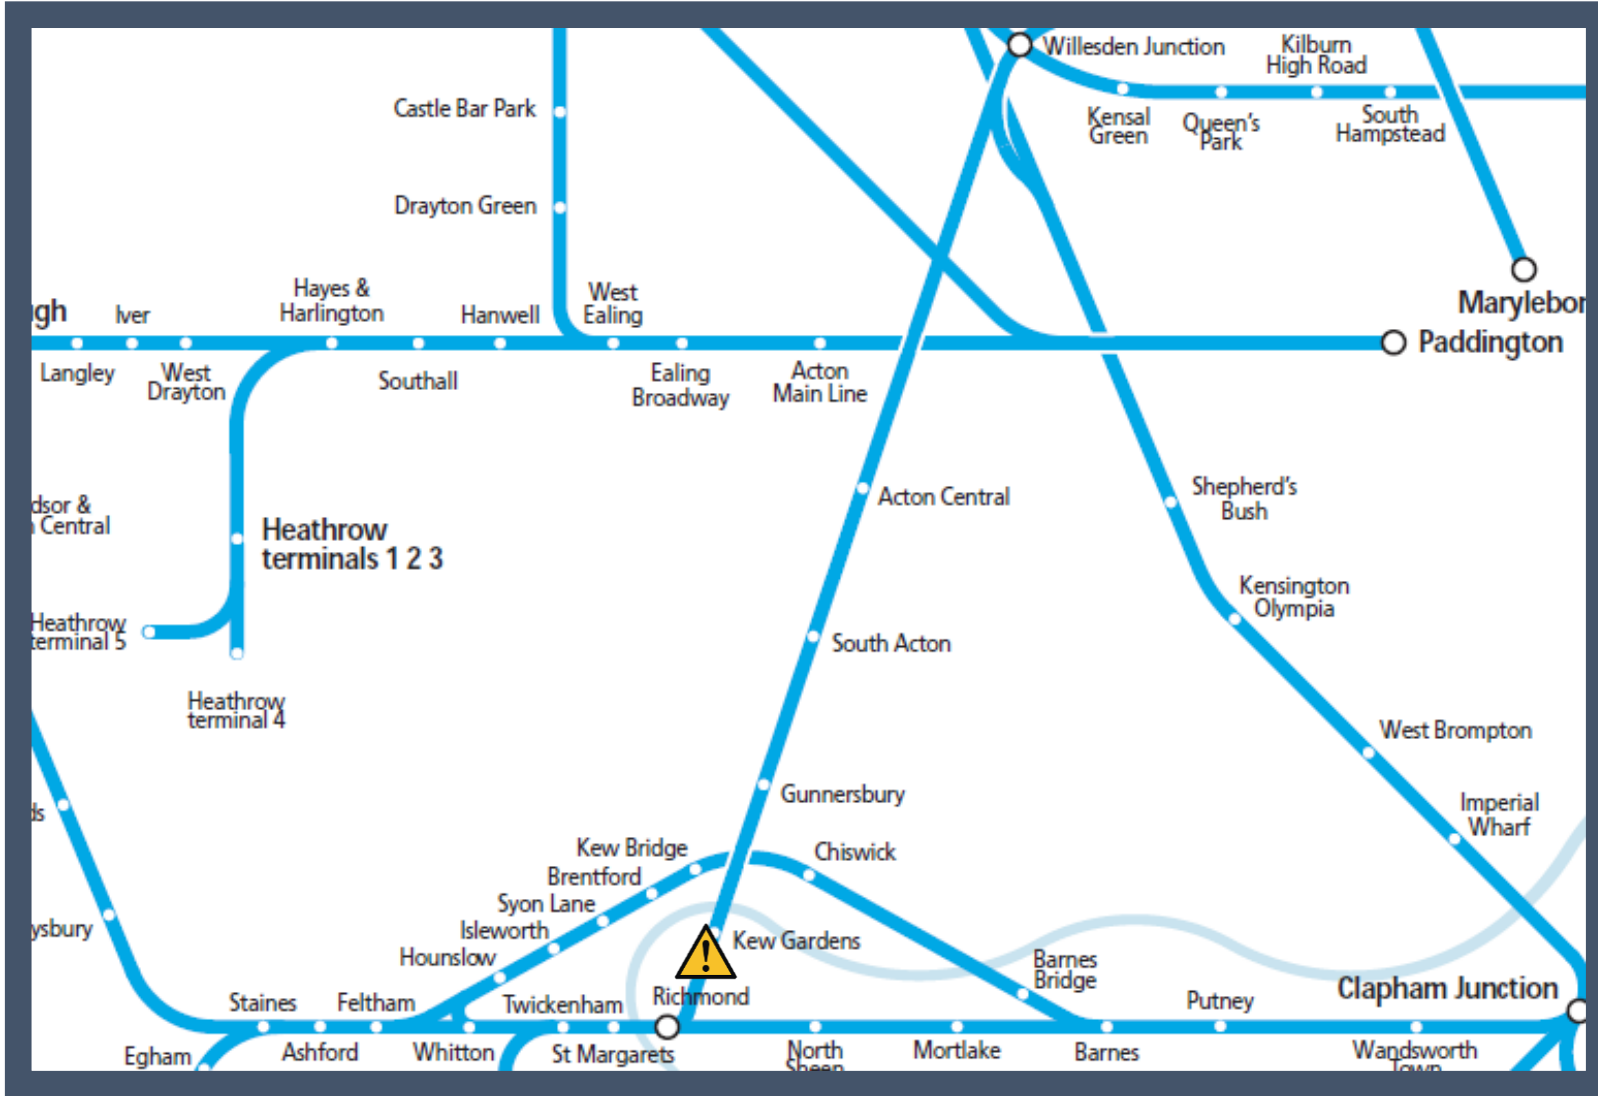

A problem currently under investigation between Kew Gardens and Richmond

TOC affected: London Overground

Key:

	Disruption
--	------------