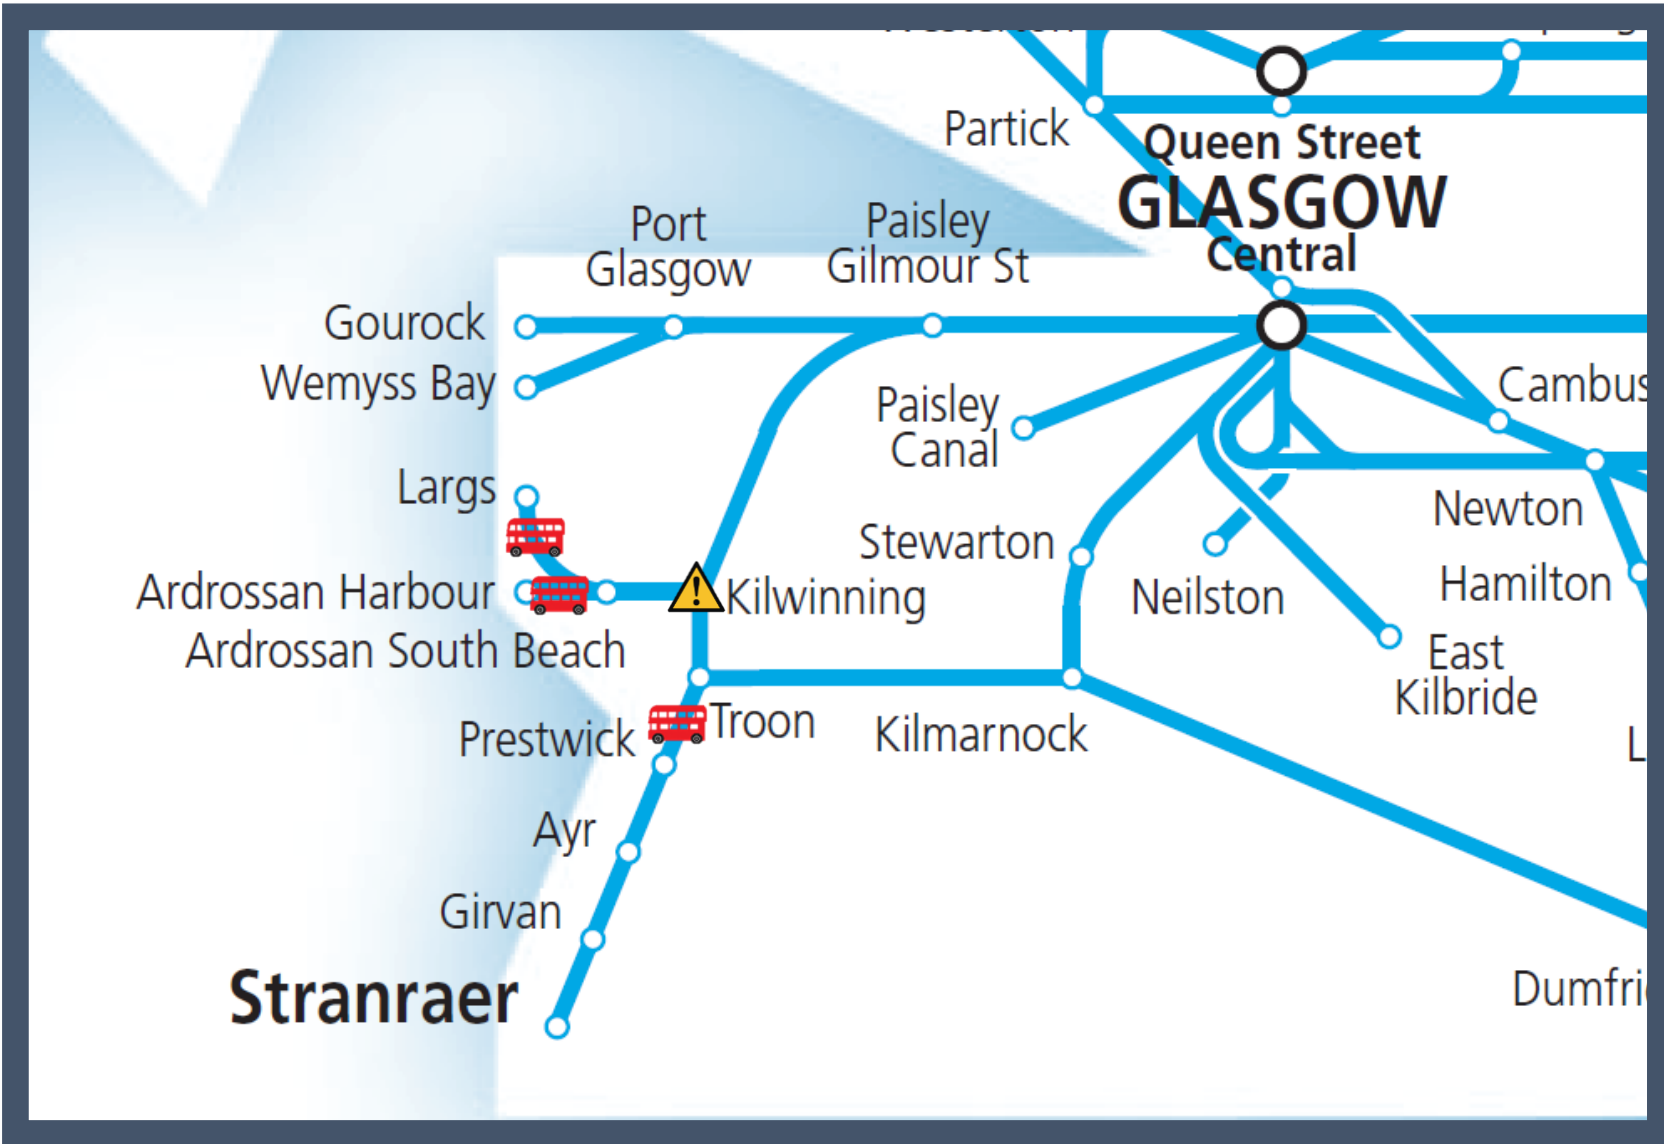

Incomplete engineering work at Kilwinning

TOC affected: Scotrail

Key:

Disruption