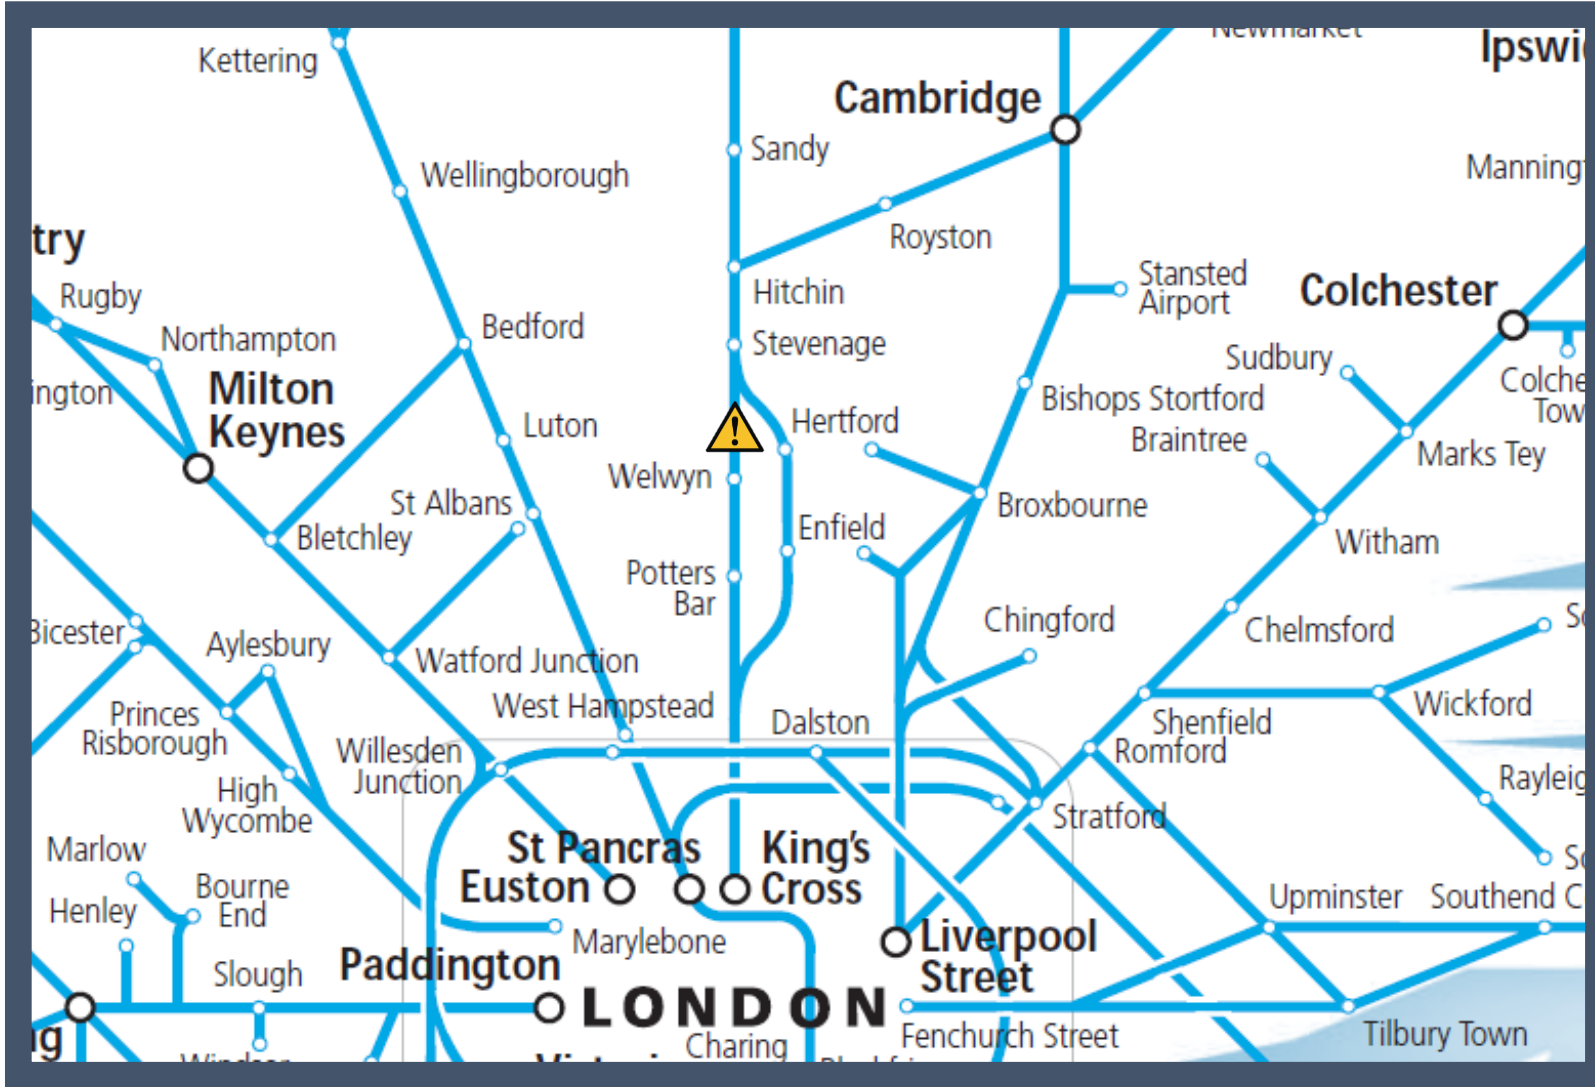

A fault with the signalling system between Knebworth and Welwyn North TOCs affected: Grand Central, Great Northern, Hull Trains, Virgin Trains East Coast

Key:

	Disruption
---	------------