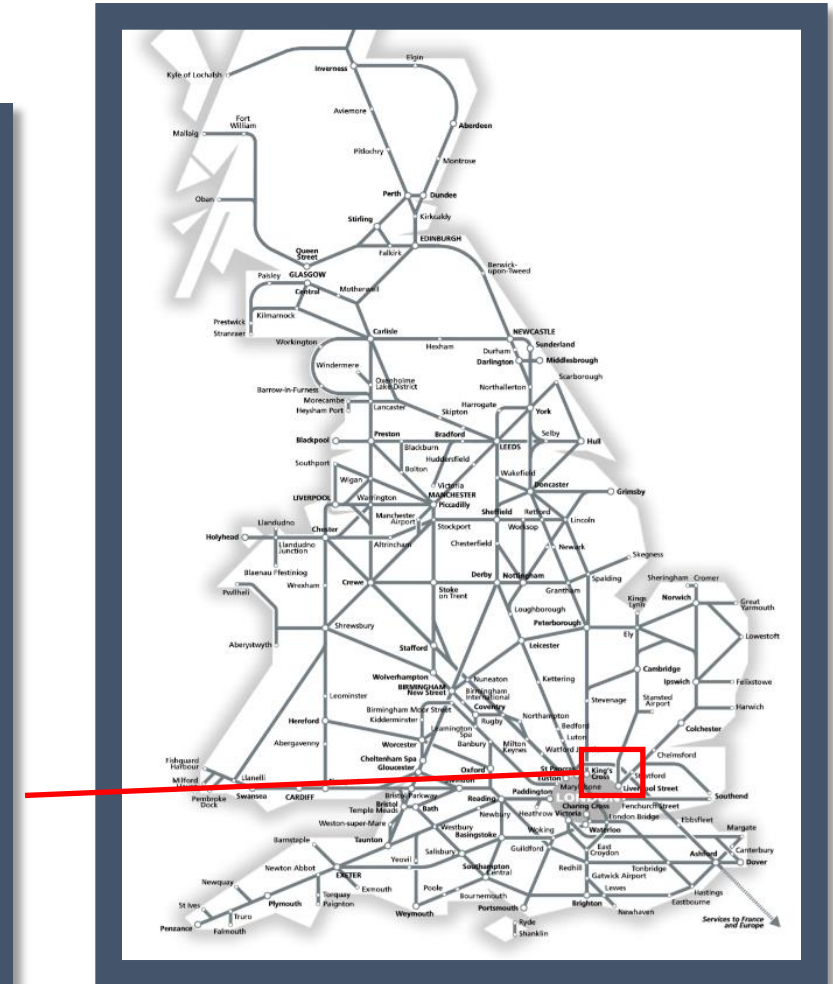

Overrunning engineering work at London Liverpool Street

TOC affected: Greater Anglia

Key:

	Disruption
---	------------