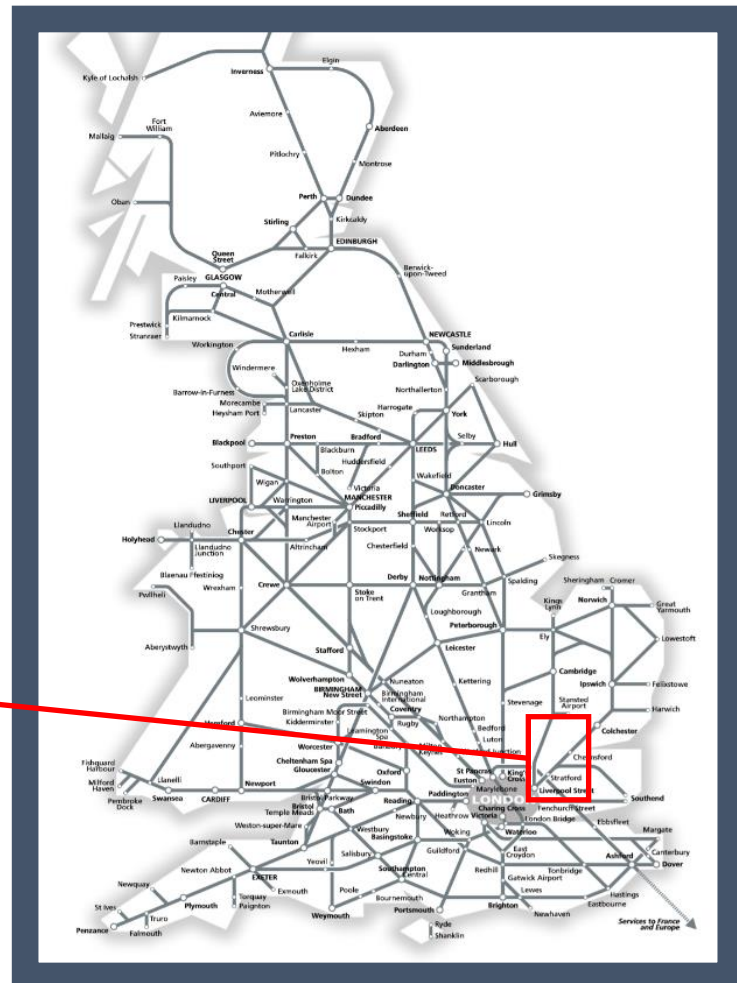

# No trains between London Liverpool Street and Cheshunt via Tottenham Hale

TOCs affected: Greater Anglia and Stansted Express

Key:

Engineering Works