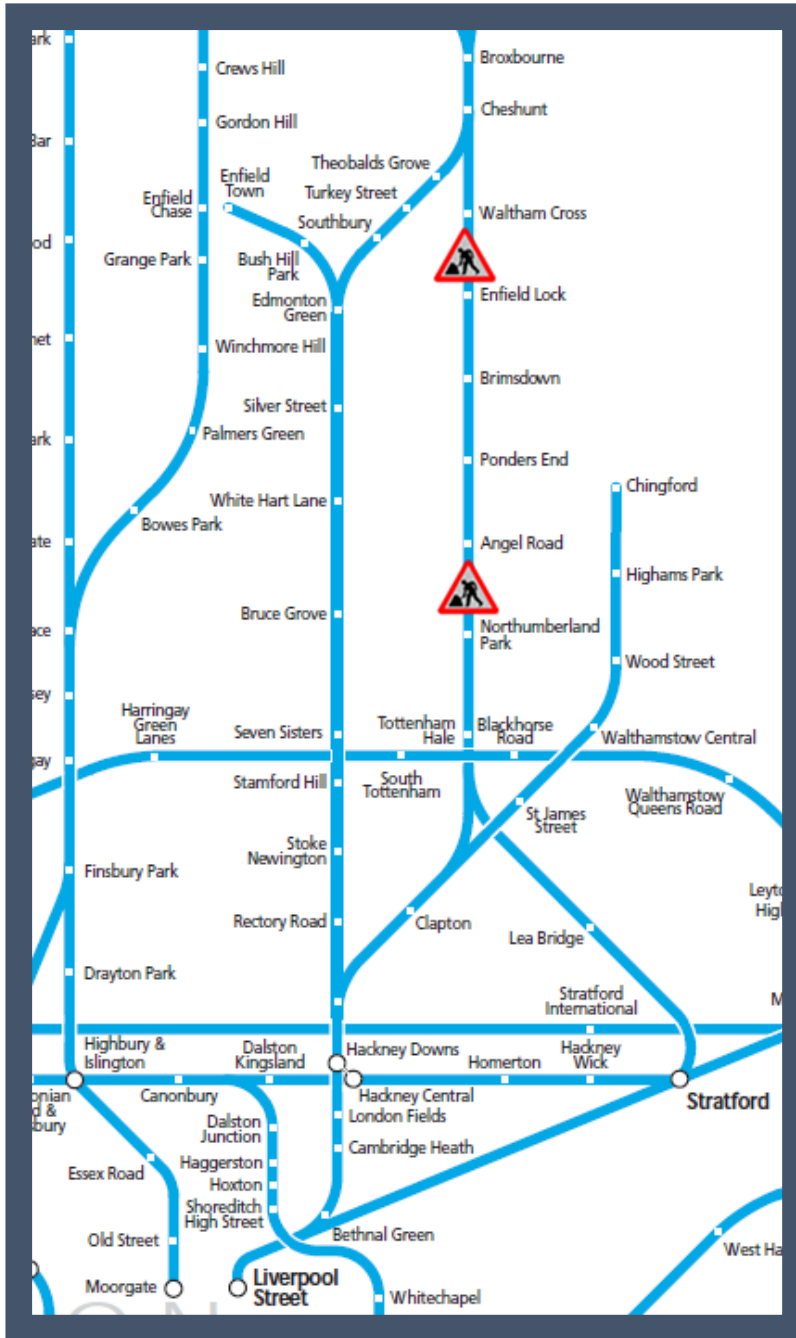

# No trains between London Liverpool Street and Cheshunt via Tottenham Hale

TOCs affected: Greater Anglia and Stansted Express

Key:

Engineering Works