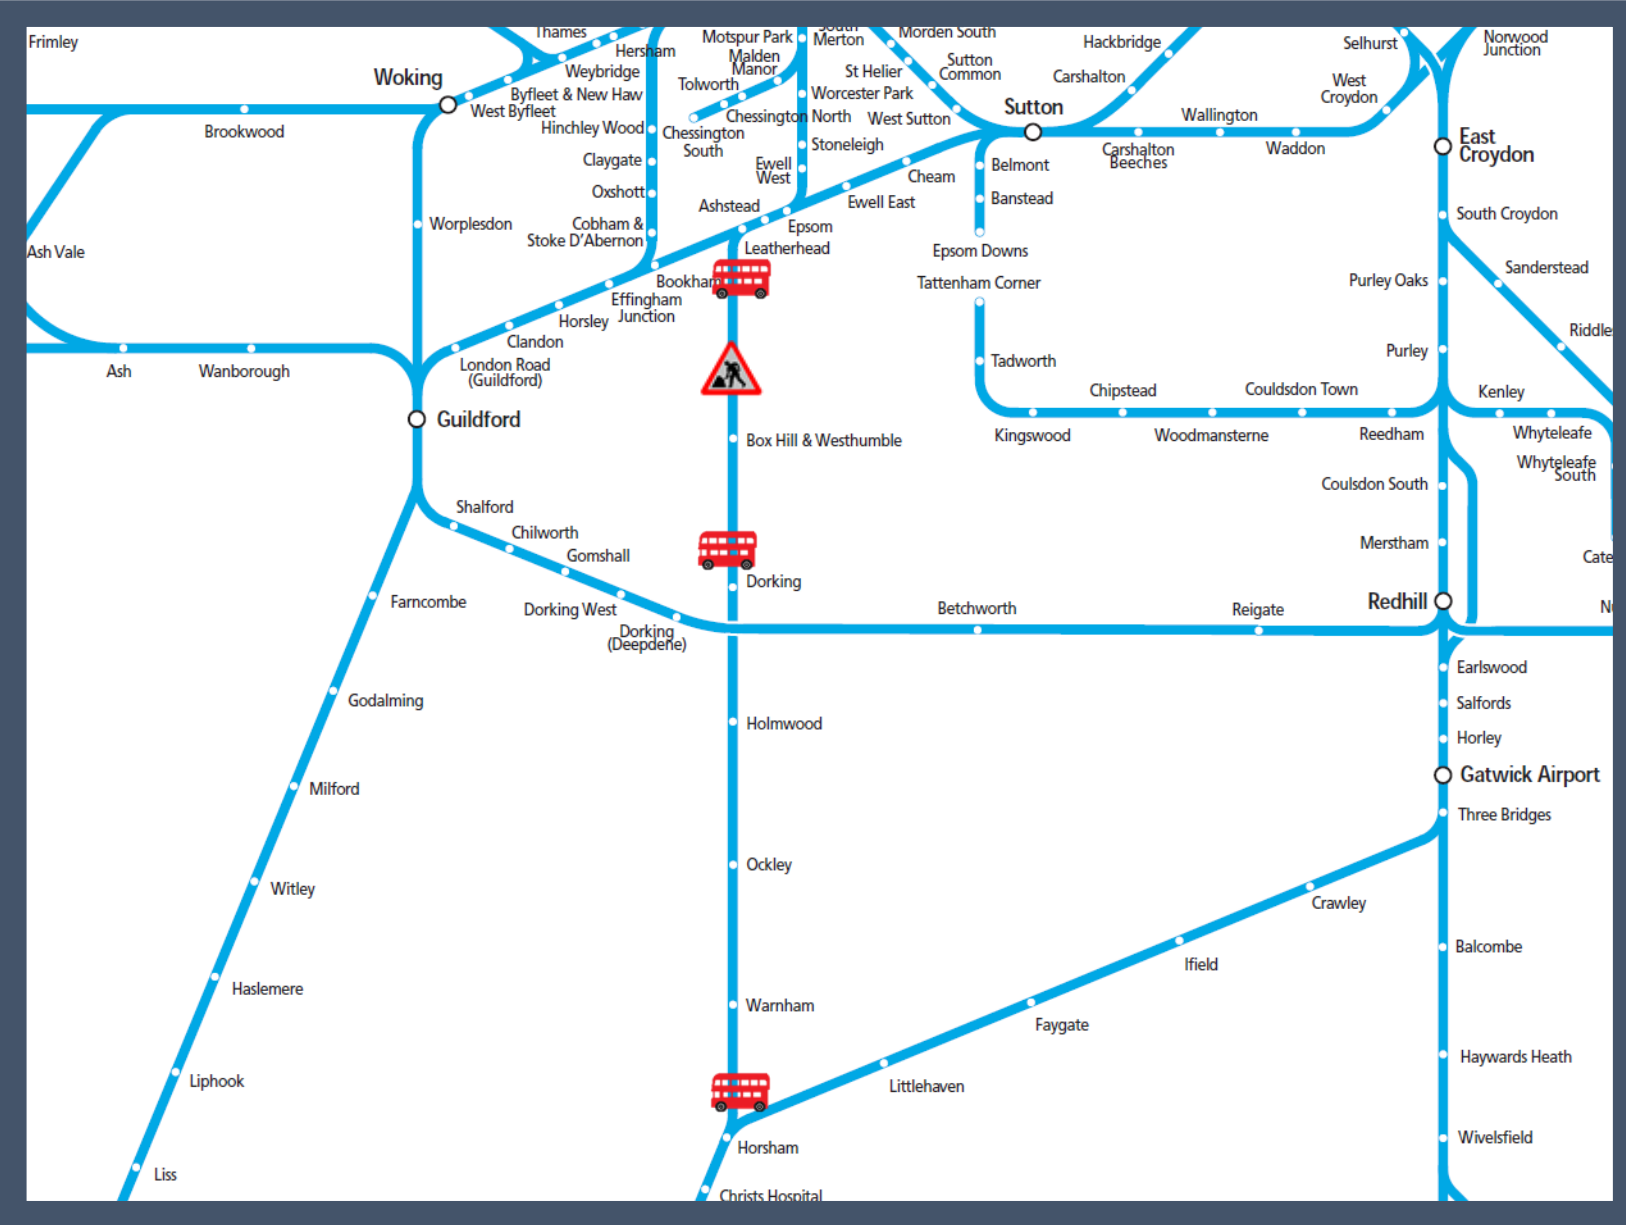

Buses replace trains between Leatherhead and Dorking / Horsham

TOCs affected: South Western Railway, Southern

Key:

	Engineering Works
	Bus Replacement Services