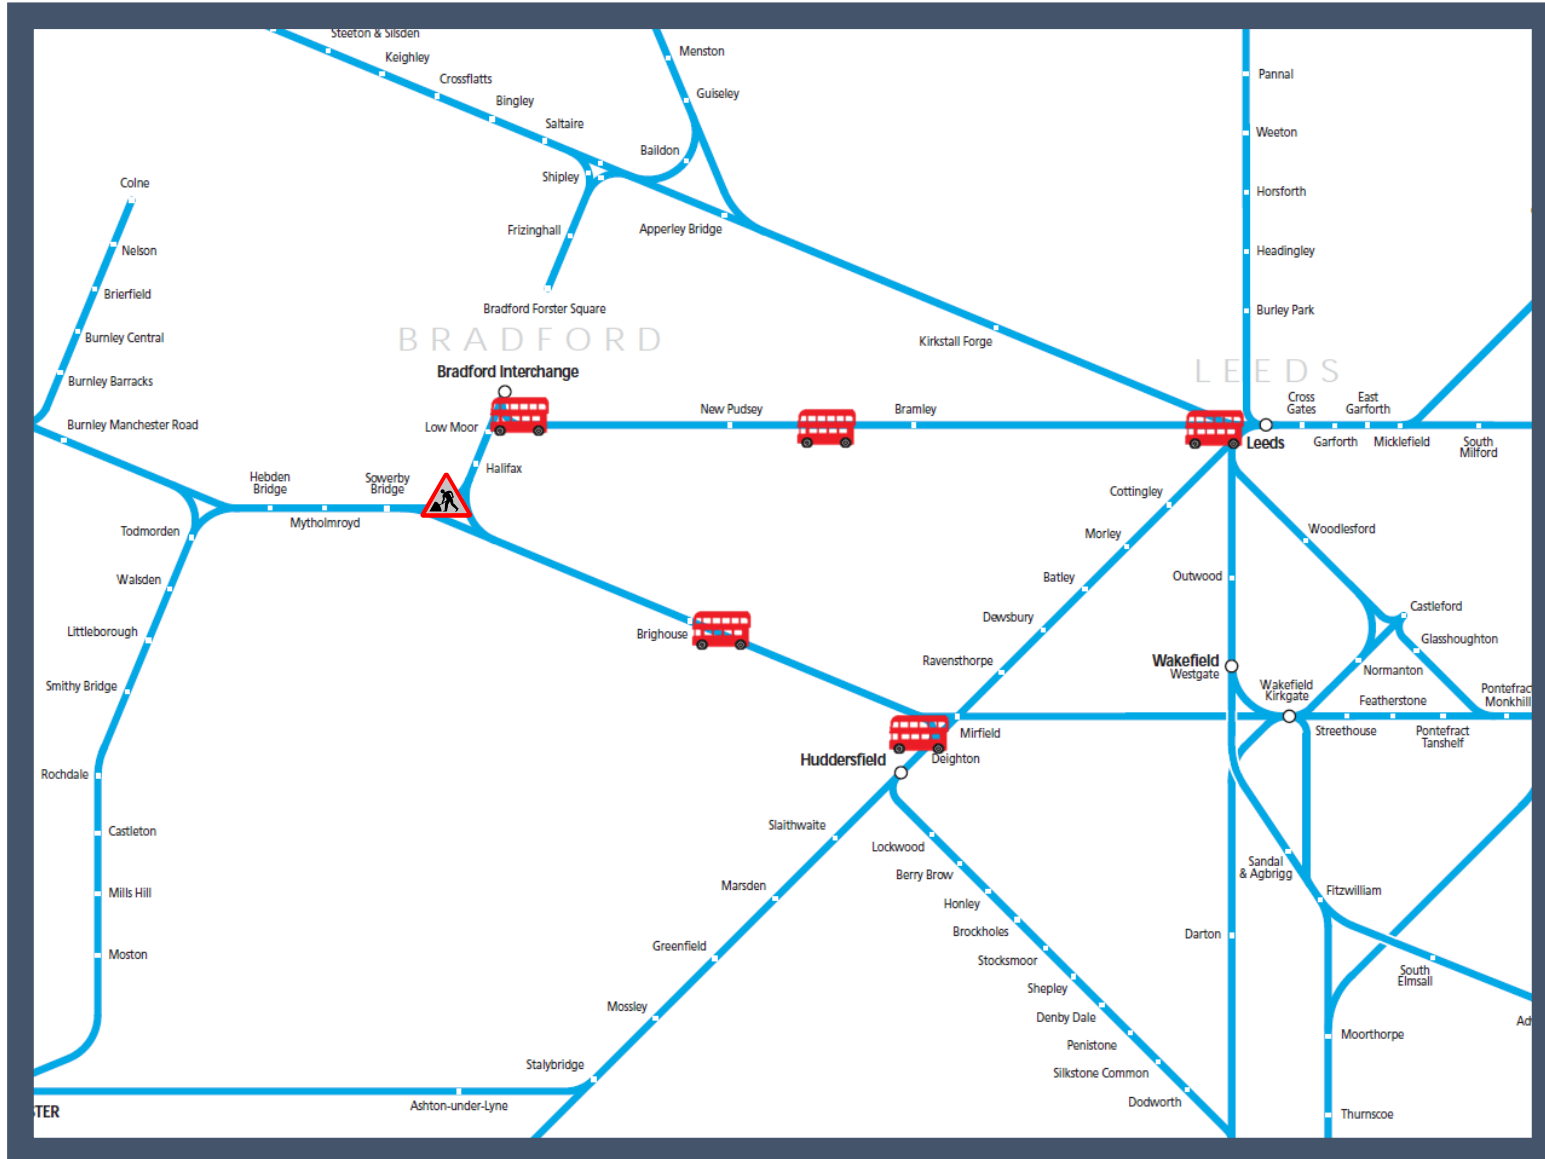

# Buses replace trains until 14:15 between Leeds and Halifax / Huddersfield

TOC affected: Northern

Key:

Engineering Works

Bus Replacement Services