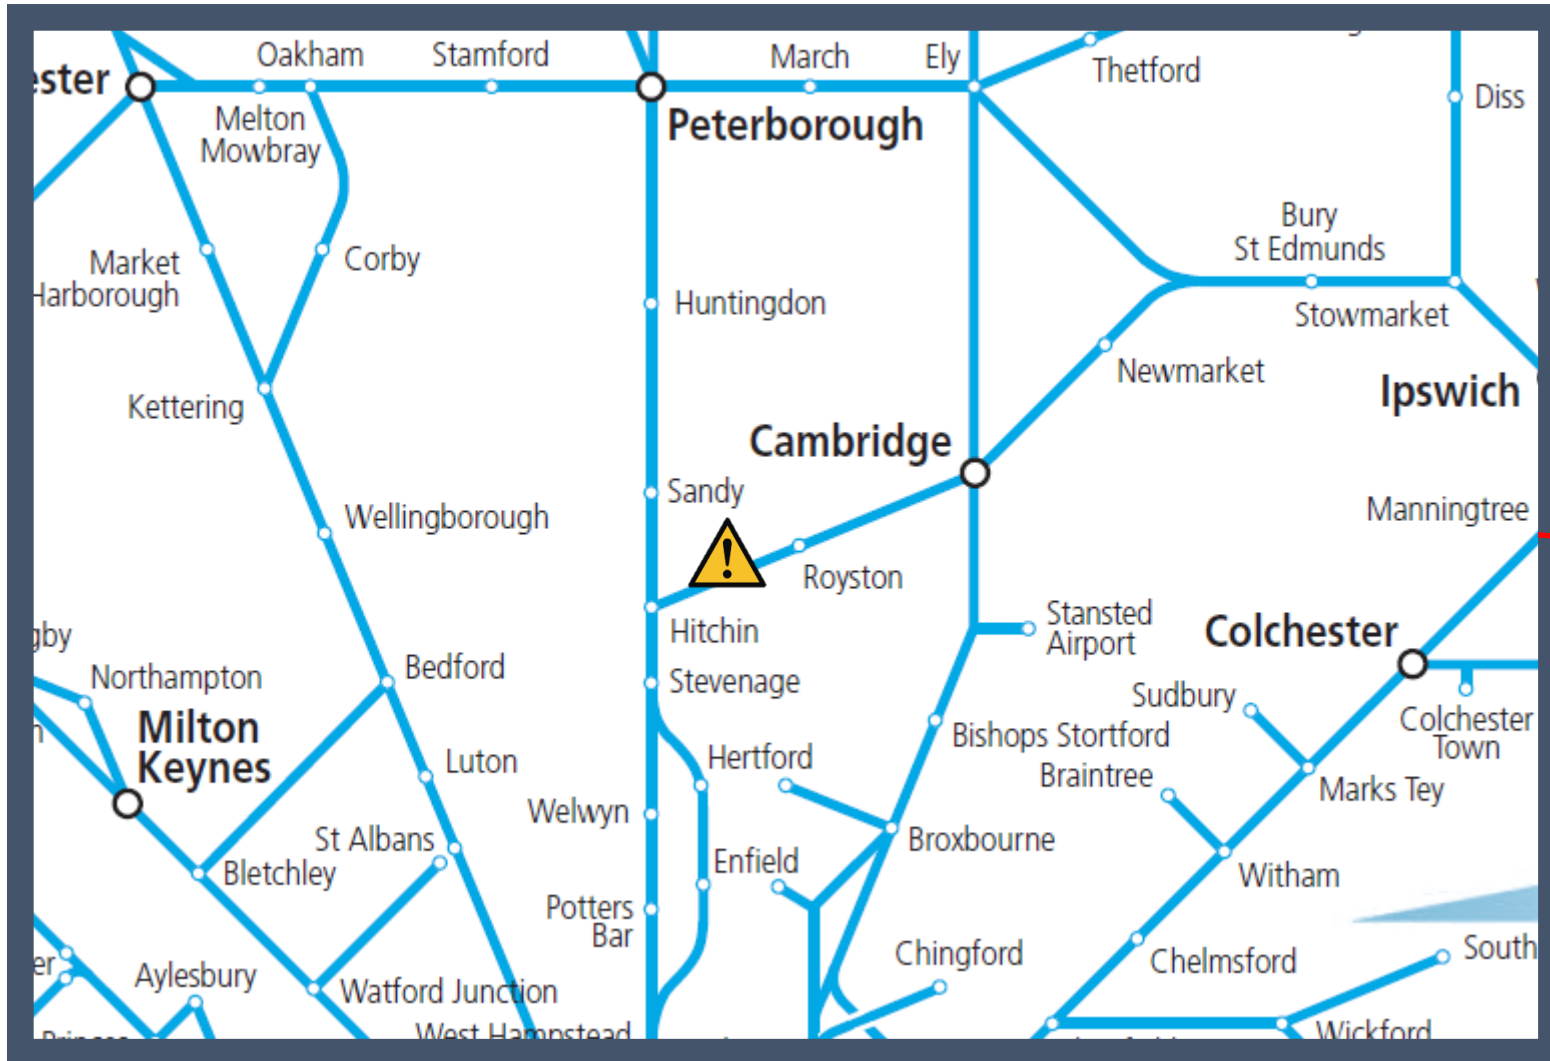

# Operational incident between Letchworth Garden City and Royston

TOCs affected: Great Northern and Thameslink

Key:

Disruption