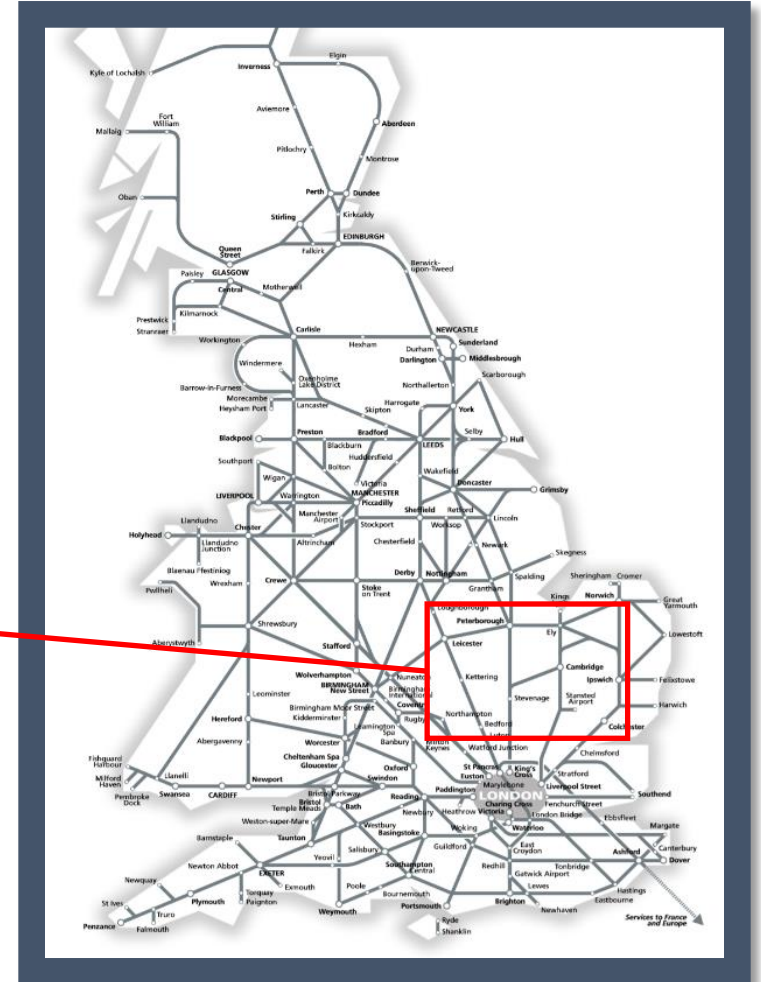

# Operational incident between Letchworth Garden City and Royston

TOCs affected: Great Northern and Thameslink

Key:

Disruption