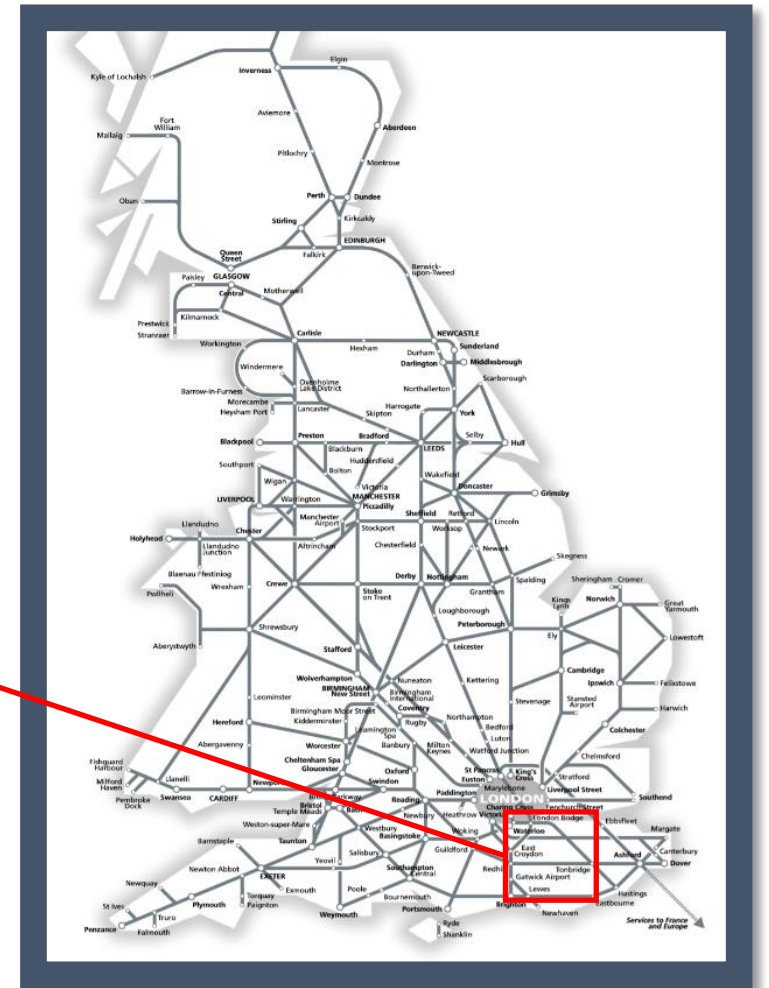

Buses replace trains in the Lewes area until 09:00

TOC affected: Southern

Key:	
	Engineering Works
	Bus Replacement Services