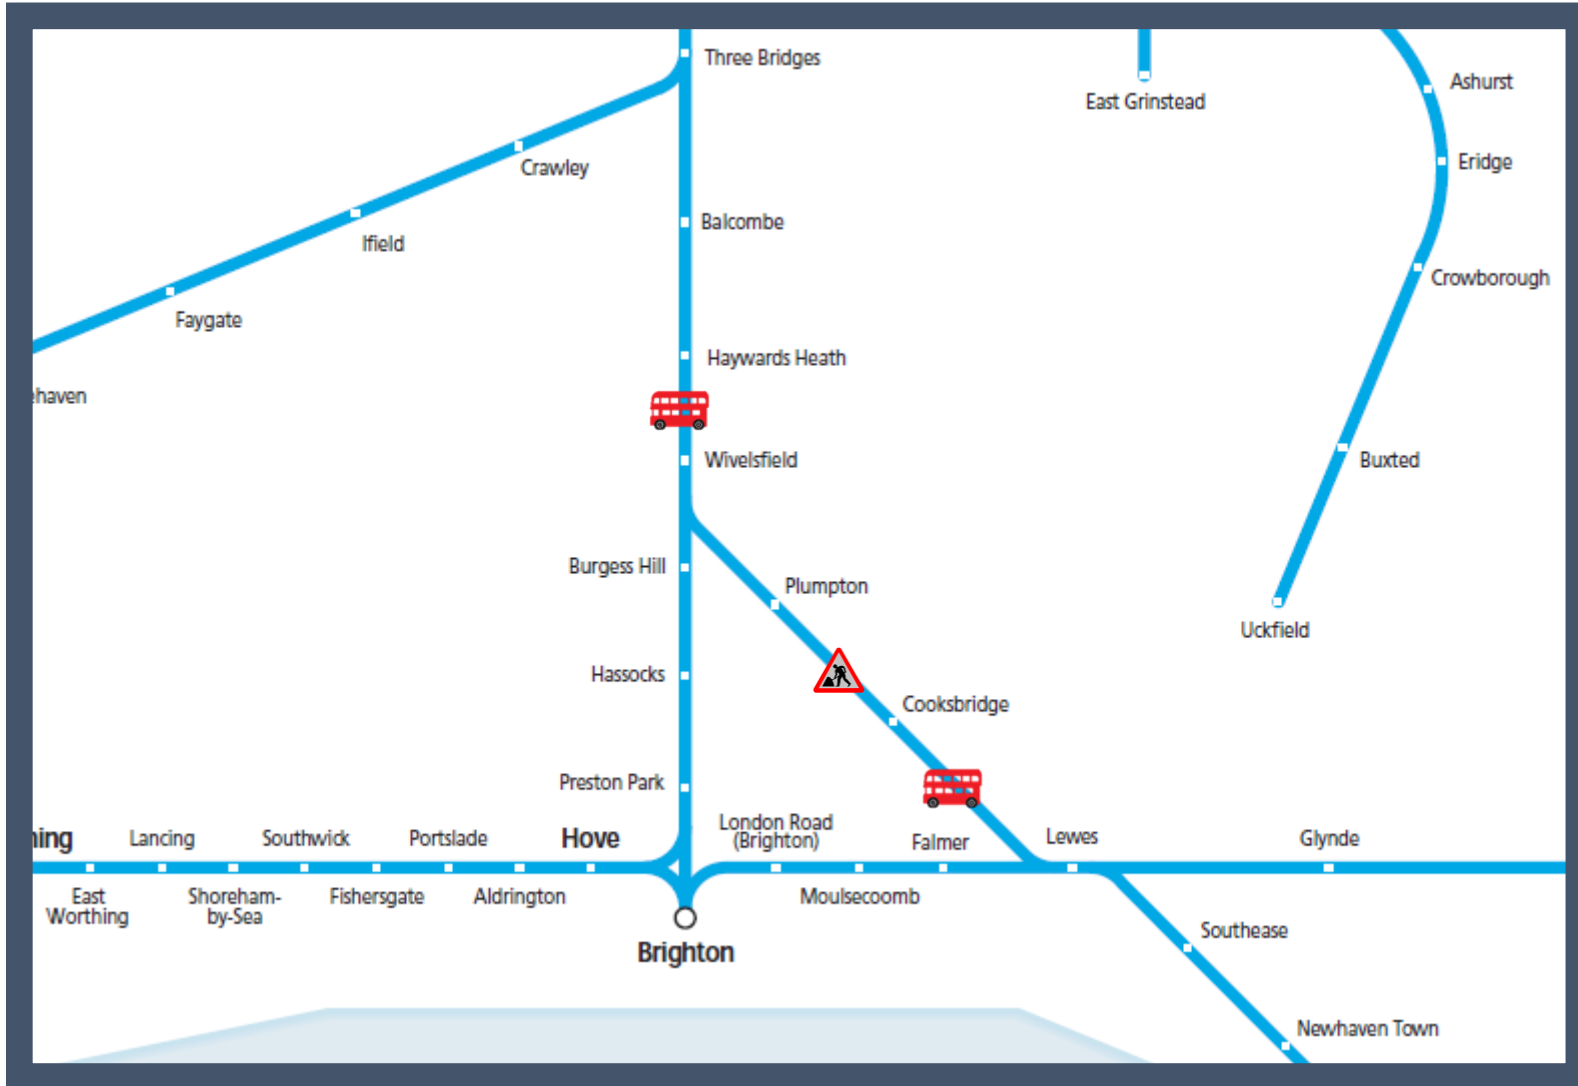

# Engineering work is taking place between Wivelsfield and Lewes

TOC affected: Southern

Key:

Engineering Works

Bus Replacement Services