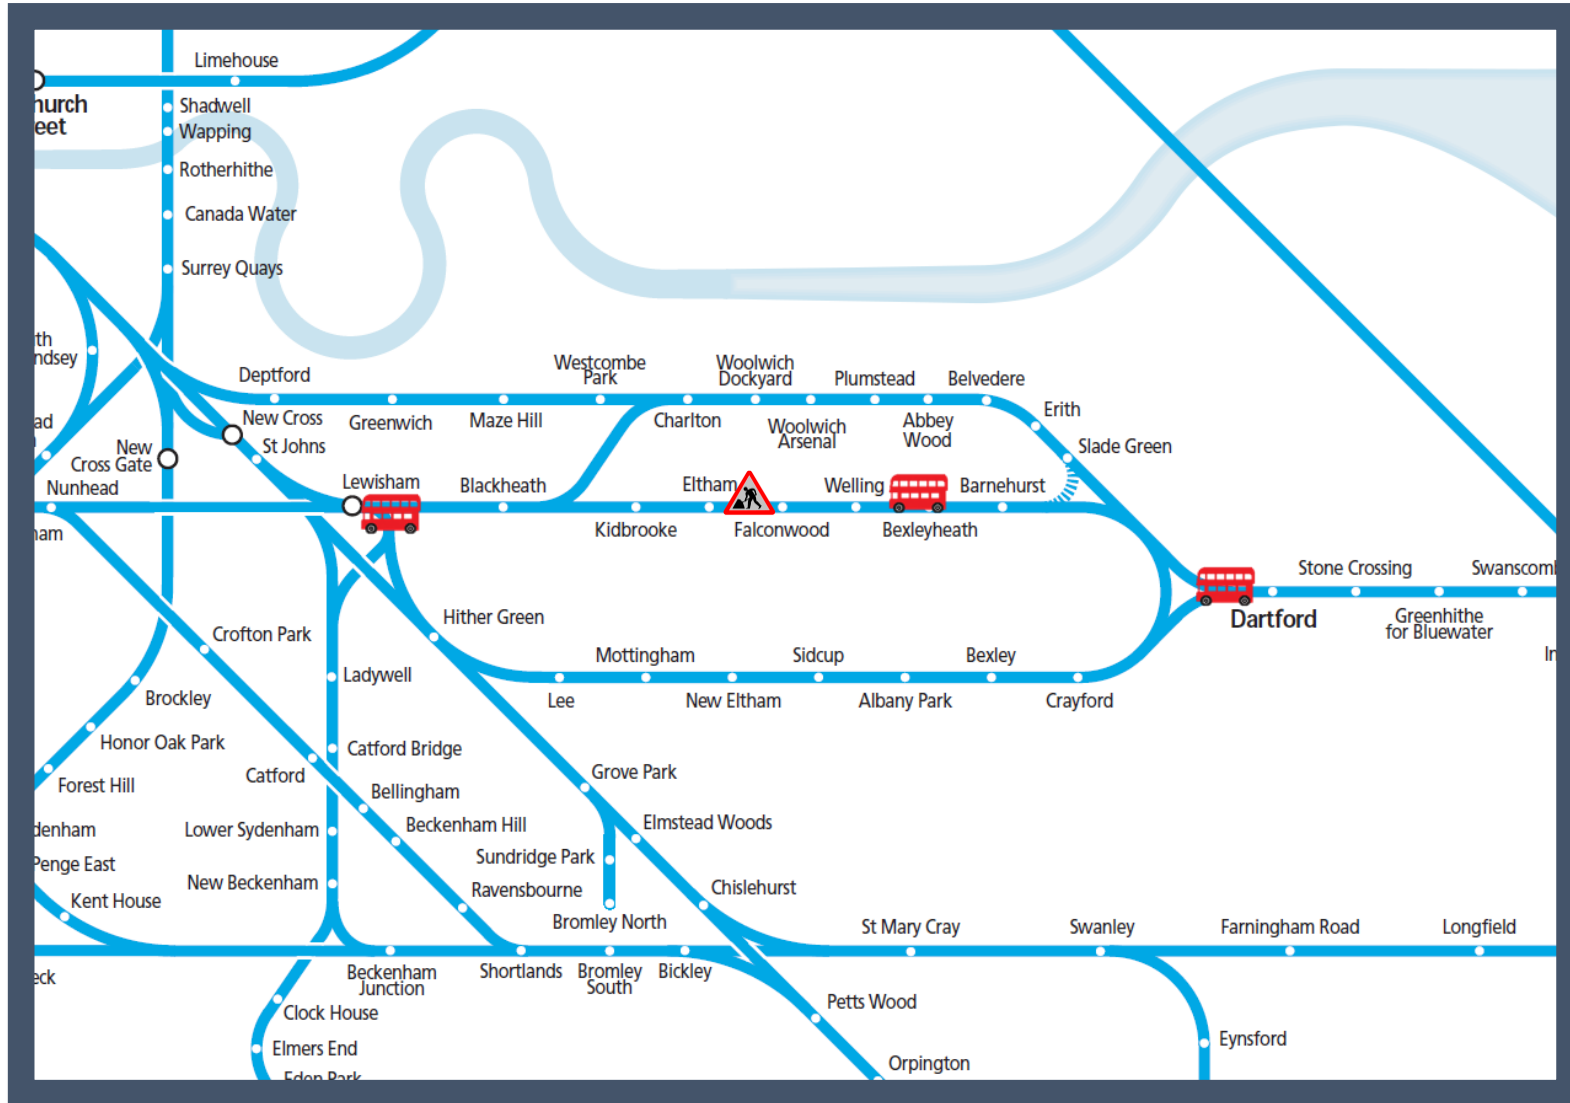

# Buses replace trains between Lewisham and Dartford via Bexleyheath

TOC affected: Southeastern

Key:

-  Engineering Works
-  Bus Replacement Services