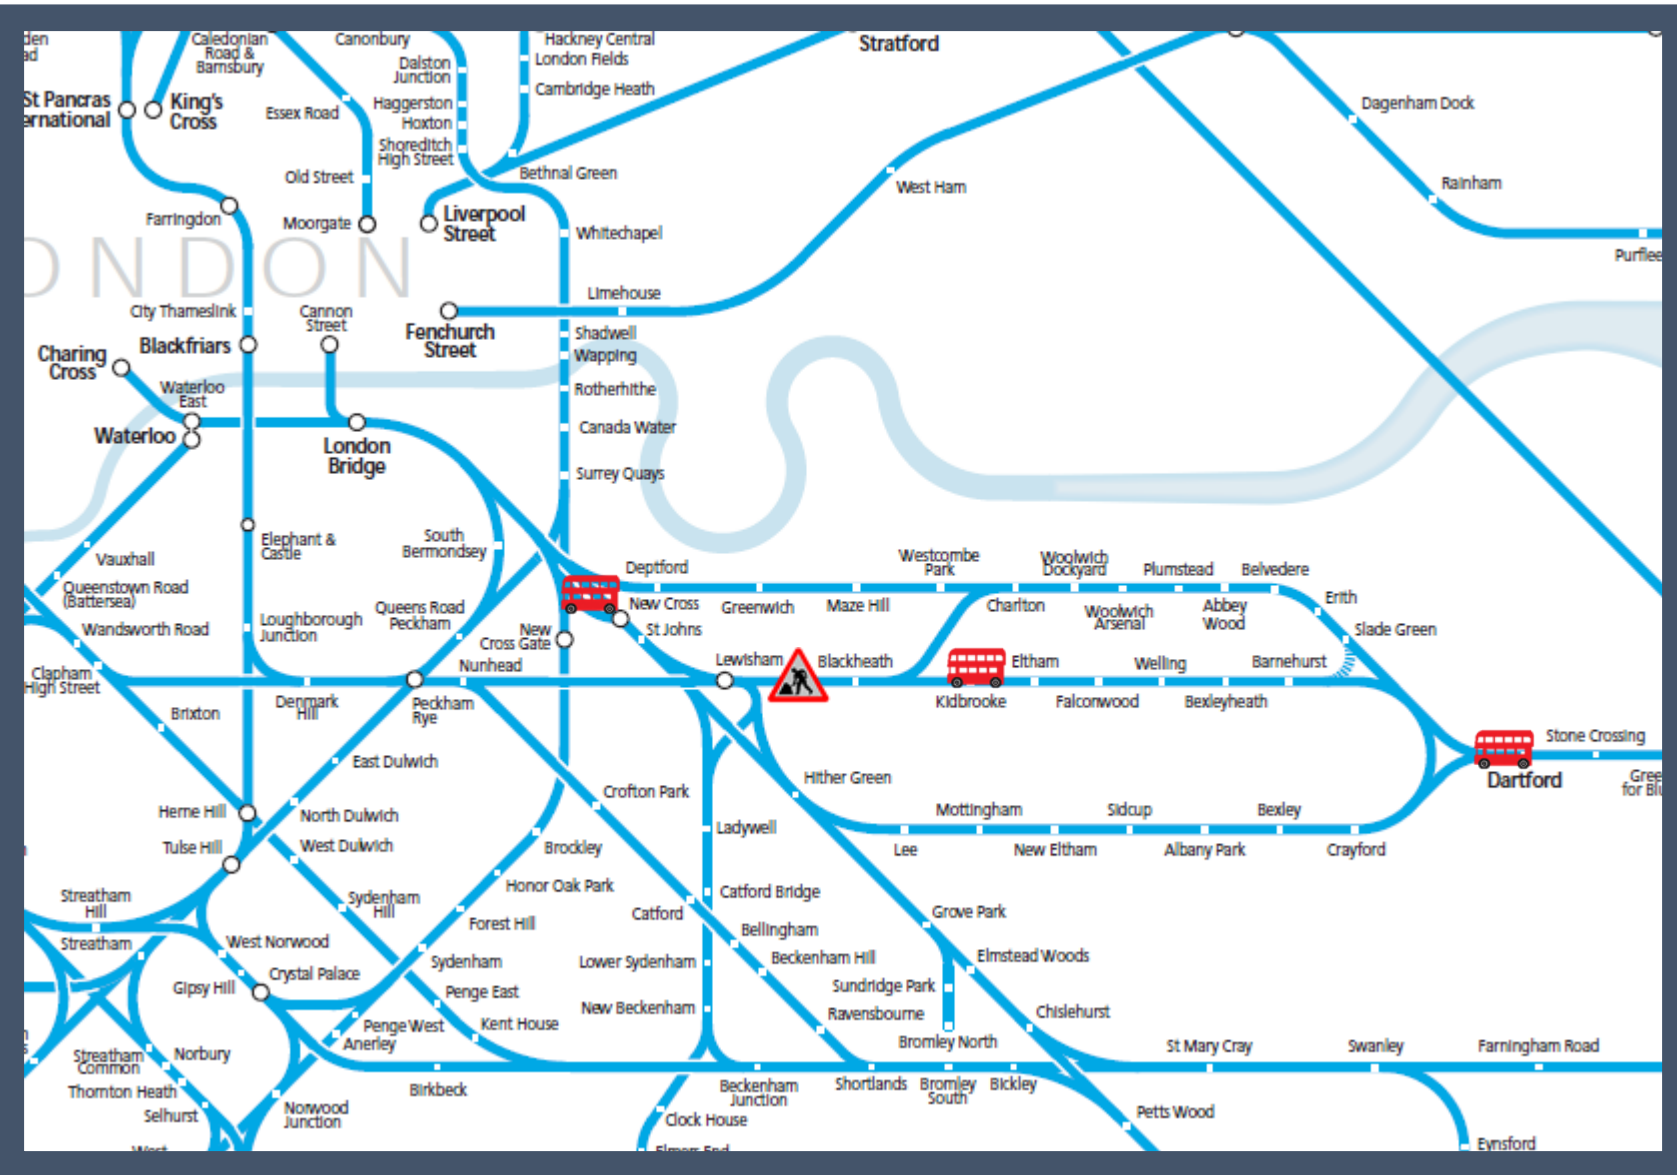

# Buses replace trains between Lewisham and Dartford via Bexleyheath

TOC affected: Southeastern

Key:

	Engineering Works
	Bus Replacement Services