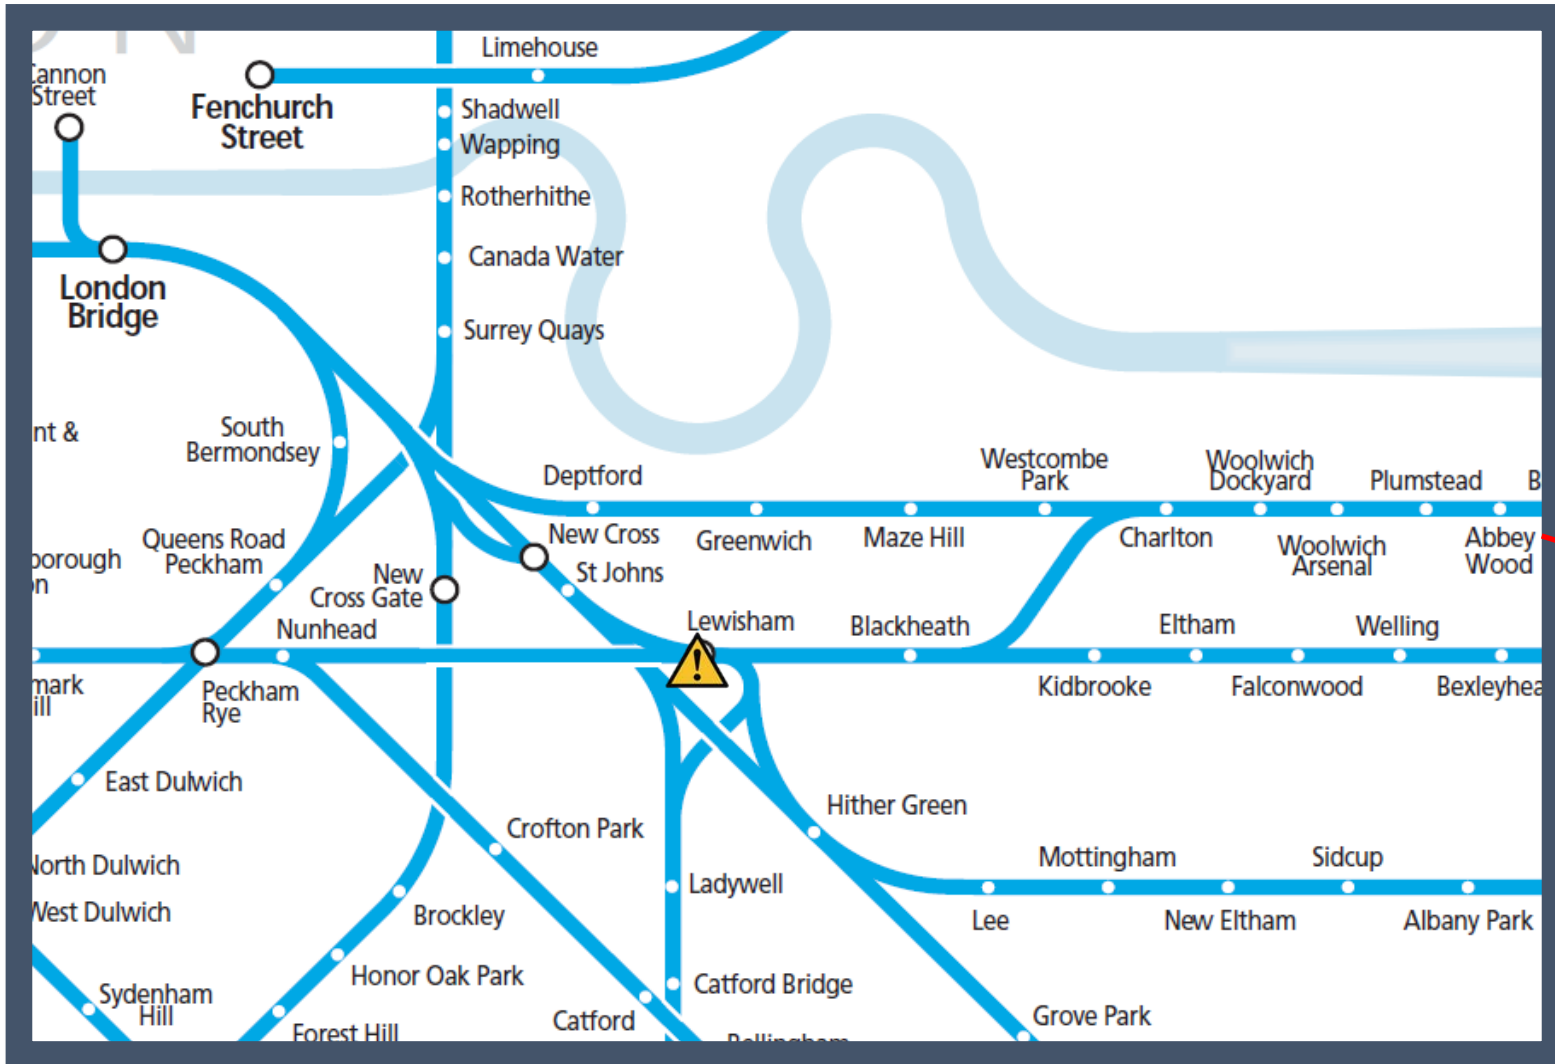

# A fault with the signalling system at Lewisham

TOC affected: Southeastern

Key:

	Disruption
---	------------