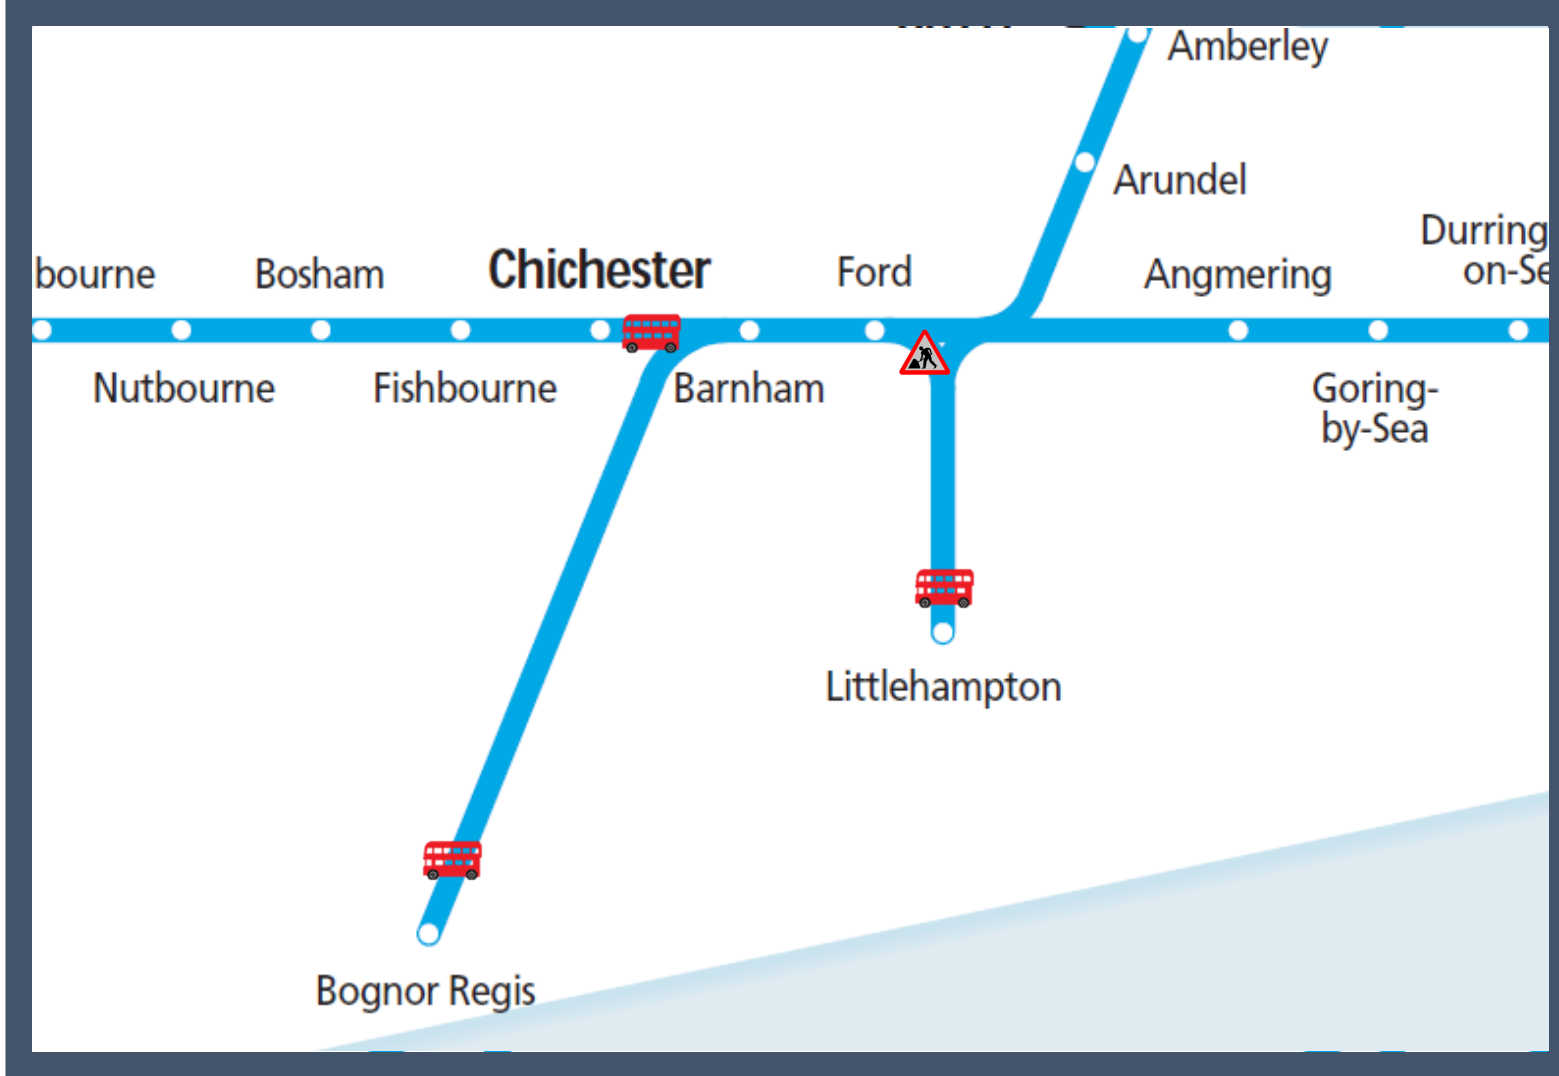

Buses replace trains between Littlehampton and Chichester / Bognor Regis  
 TOC affected: Southern

Key:

Engineering Works

Bus Replacement Services