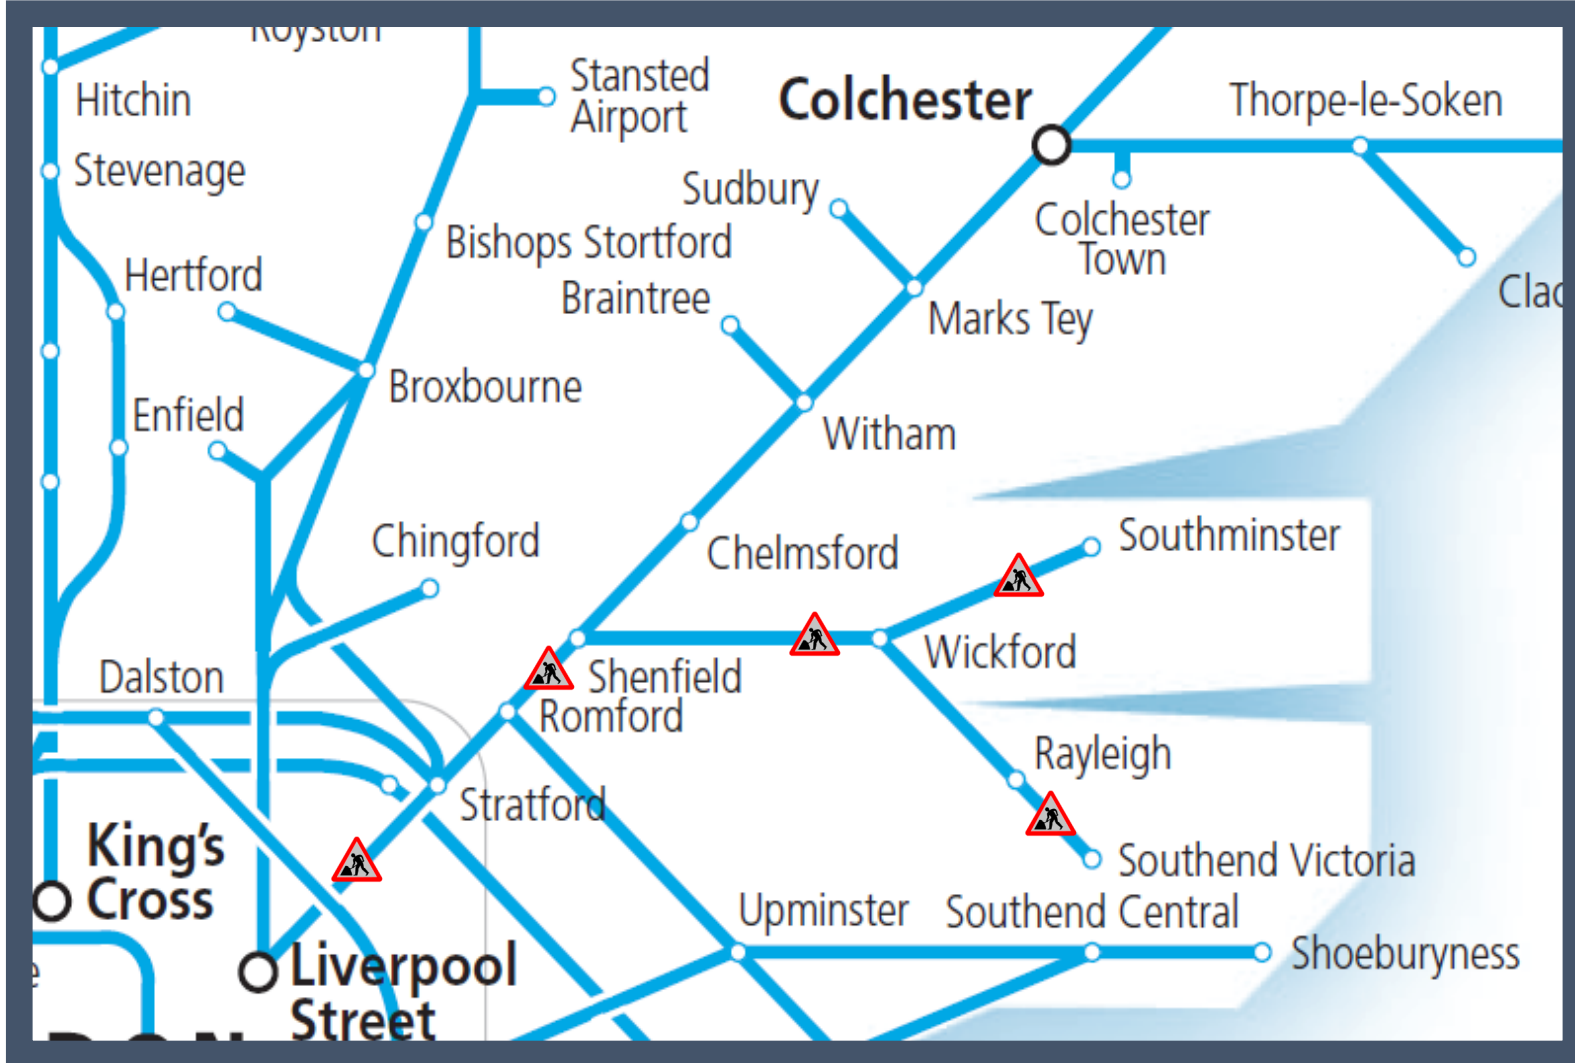

No trains between London Liverpool Street and Ingatestone / Southend
Victoria / Southminster
TOC affected: Greater Anglia, TfL Rail

Key:

	Engineering Works
---	-------------------