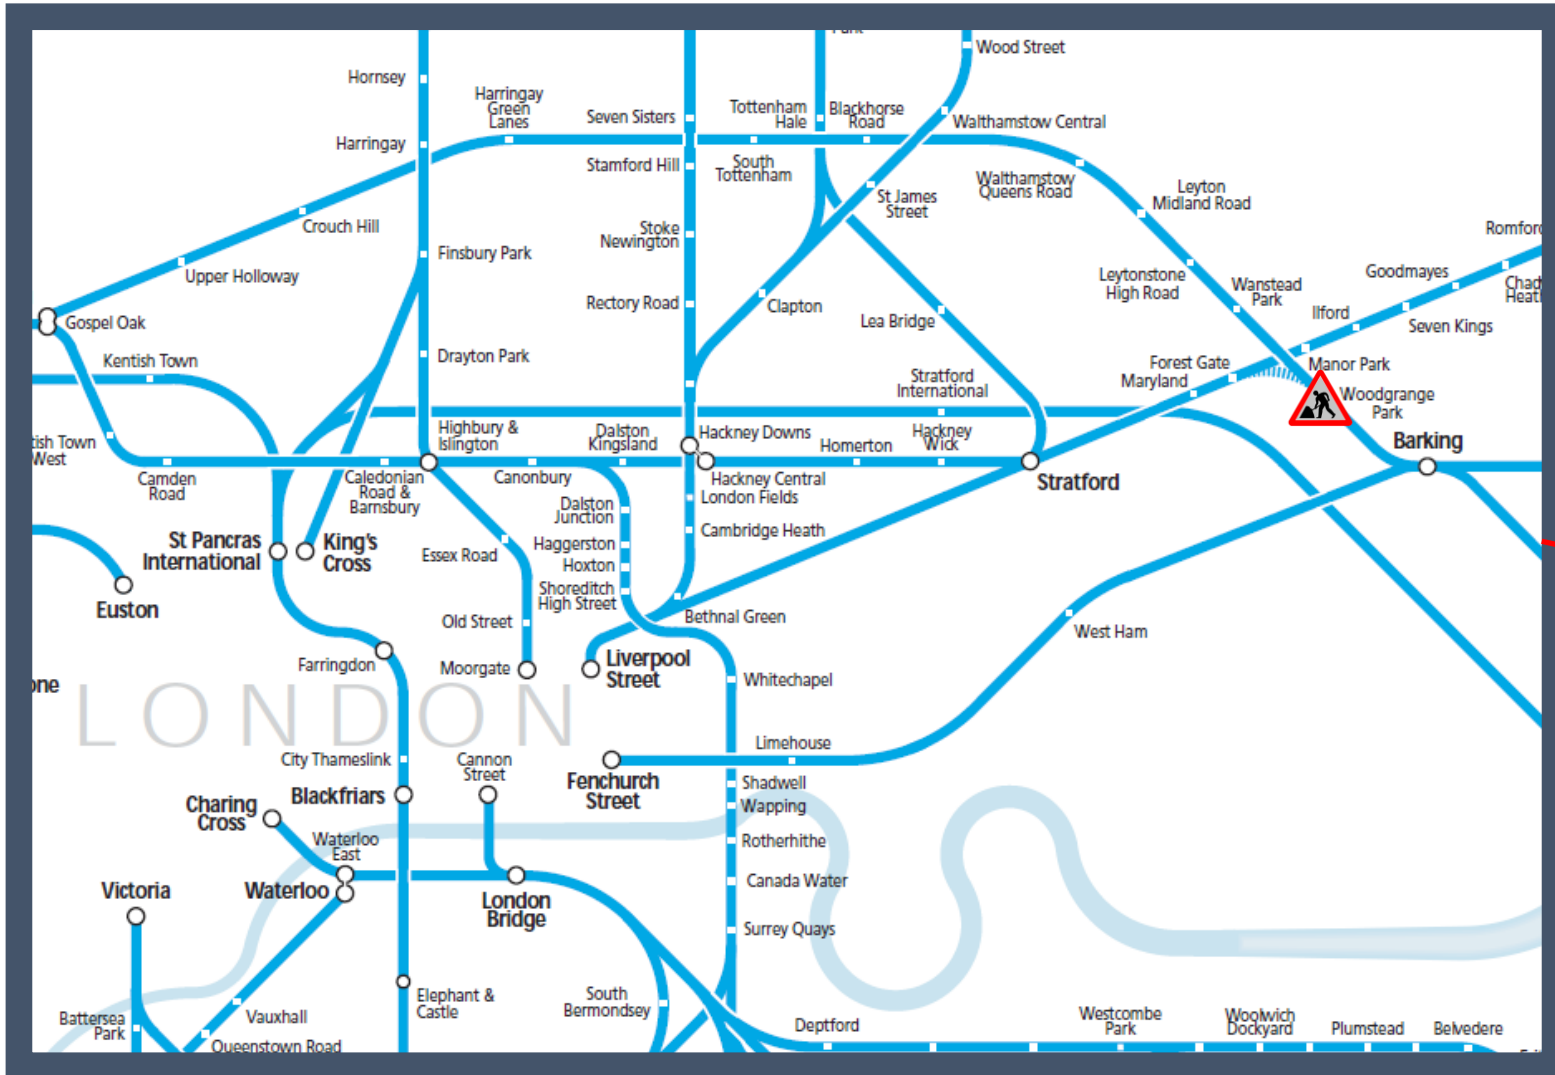

# No service at London Liverpool Street

TOC affected: c2c

Key:

Engineering Works